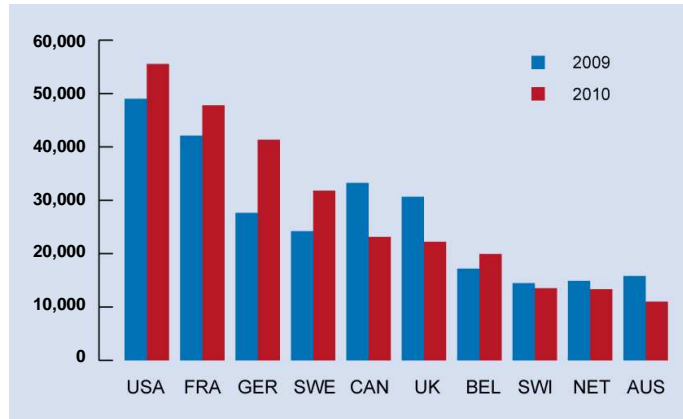

UNHCR

The UN Refugee Agency

Key graphs : Asylum Levels and Trends in Industrialized Countries 2010

Asylum applications lodged in 44 industrialized countries | 2001-2010

All data are provisional and subject to change.

Asylum claims submitted in 10 major receiving countries | 2010

All data are provisional and subject to change.

Main nationalities of asylum-seekers | 2010

All data are provisional and subject to change.