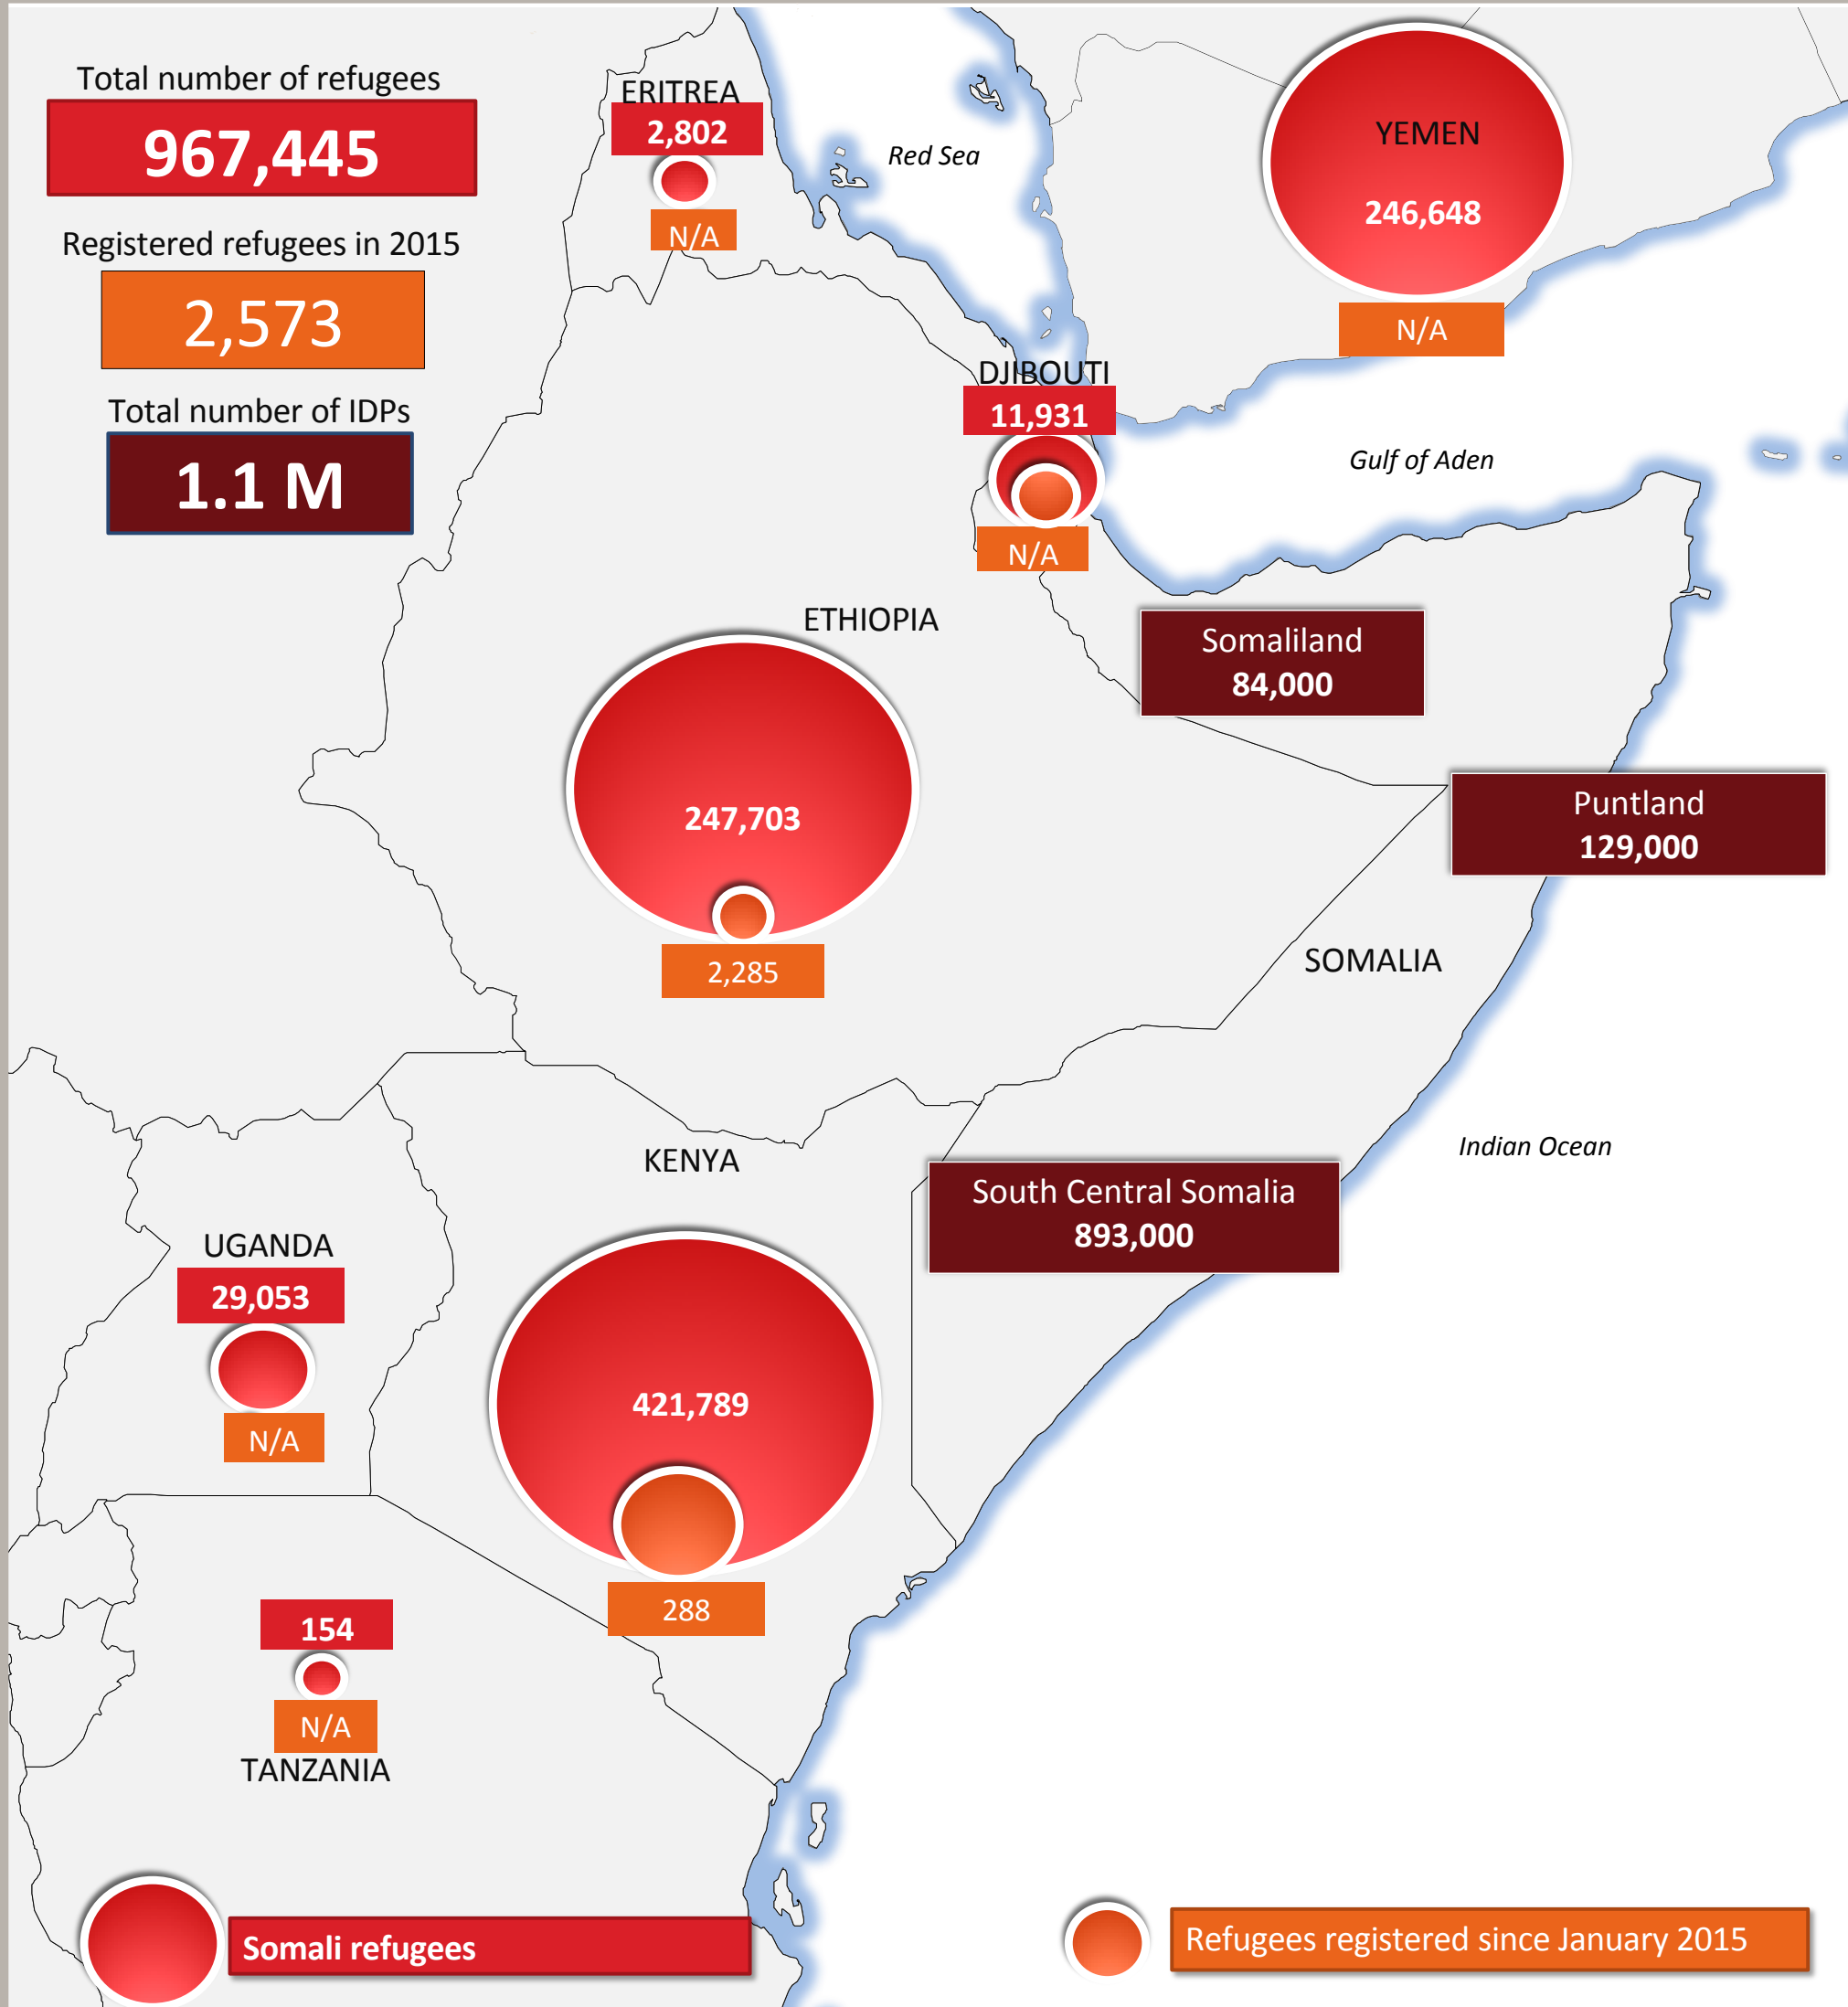

Somali Refugees in the Horn of Africa and Yemen

June 2015

UNHCR Somalia
Nairobi, Kenya

Sources:
UNHCR Offices, Various IDP assessments
including the Somalia IASC PMT project
Global Insight digital mapping © 1998
Europa Technologies Ltd.

The boundaries and names shown
and the designations used on this map do not
imply official endorsement or acceptance by
the United Nations.

Total number of refugees

967,445

Registered refugees in 2015

2,573

Total number of IDPs

1.1 M

*Last updated in 7th July 2015 | N/A: Not Available | More information: <http://data.unhcr.org/horn-of-africa/regional.php>