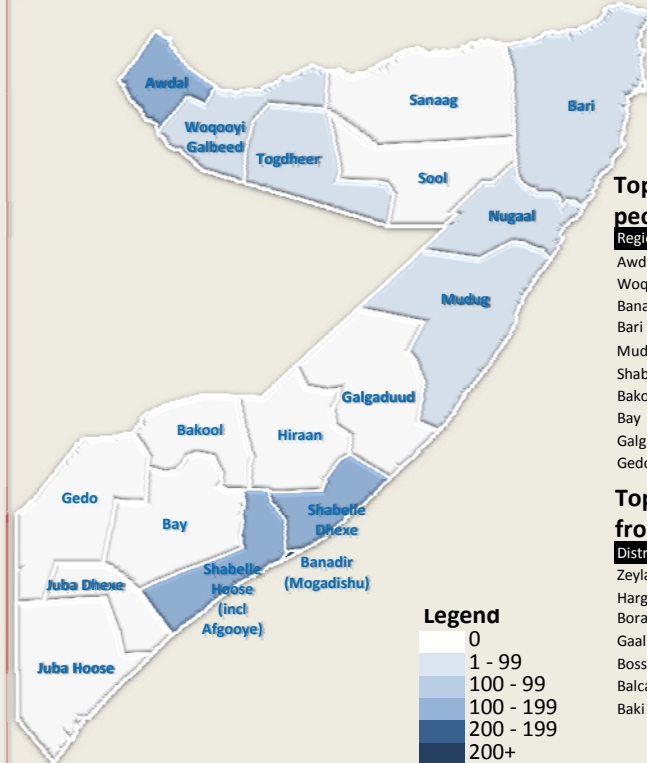

PMT Mogadishu Monthly Dashboard

Total Movements from Mogadishu

300
Leaving Mogadishu
300

To Areas Within Mogadishu
0

Total movements nationwide

24,000
Total movements to Mogadishu
3,700

September, 2012

Movements within Mogadishu

District	Displacement
Hodan	100
Yaaqshiid	0
Cabdulcasiiis	0
Kaaraan	30
Wadajir	30
Hawl Wadaag	30
Xamar Weyne	20
Haliwaa	20
Waaberi	20
Wardhiigley	10
Xamar Jabjab	10
Dharkenley	8

Graph of movements from Mogadishu

Graph of movements to Mogadishu

Areas receiving people from within and outside Mogadishu

District	People
Wadajir	1,000
Hodan	600
Hawl Wadaag	500
Wardhiigley	400
Haliwaa	300
Xamar Weyne	200
Yaaqshiid	200
Boondheere	180
Kaaraan	150
Dharkenley	100
Waaberi	90
Shangaani	70

Top regions receiving people from Mogadishu

Regions	People
Awdal	200
Woqooyi Galbeed	100
Banadir	40
Bari	20
Mudug	20
Shabelle Dhexe	20
Bakool	0
Bay	0
Galgaduud	0
Gedo	0

Top districts receiving people from Mogadishu