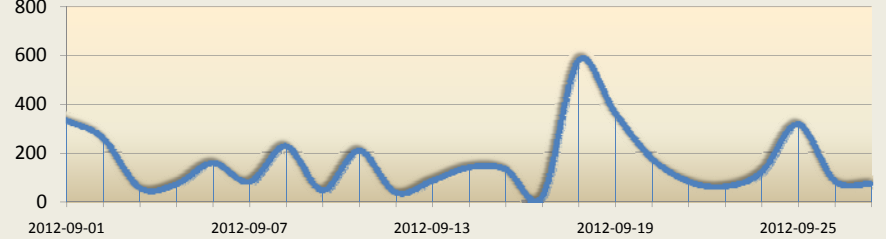

Graph of movements to Mogadishu