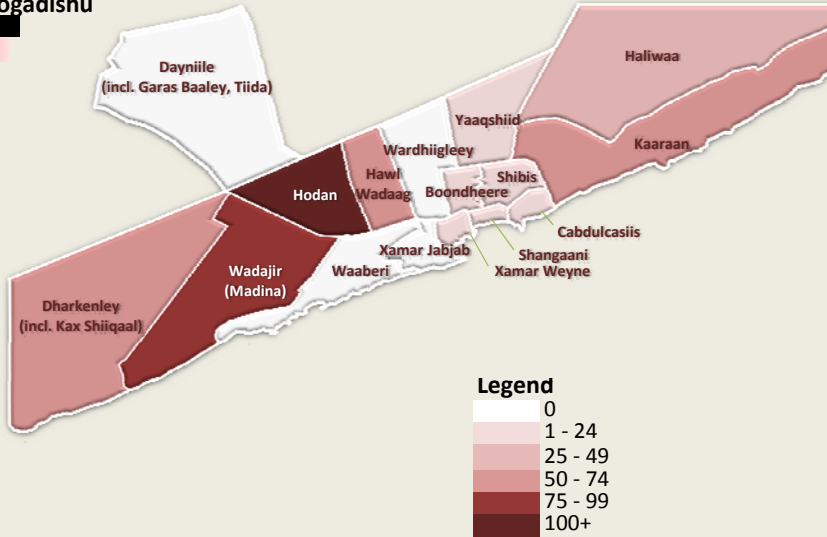

PMT Mogadishu Monthly Dashboard

Total Movements from Mogadishu

300
Leaving Mogadishu
300

To Areas Within Mogadishu
0

Total movements nationwide

24,000
Total movements to Mogadishu
3,700

September, 2012

Movements within Mogadishu

District	Displacement
Hodan	100
Yaaqshiid	0
Cabdulcasiiis	0
Kaaraan	30
Wadajir	30
Hawl Wadaag	30
Xamar Weyne	20
Haliwaa	20
Waaberi	20
Wardhiigley	10
Xamar Jabjab	10
Dharkenley	8

Graph of movements from Mogadishu

Graph of movements to Mogadishu

Areas receiving people from within and outside Mogadishu

District	People
Wadajir	1,000
Hodan	600
Hawl Wadaag	500
Wardhiigley	400
Haliwaa	300
Xamar Weyne	200
Yaaqshiid	200
Boondheere	180
Kaaraan	150
Dharkenley	100
Waaberi	90
Shangaani	70

Top regions receiving people from Mogadishu

Regions	People
Awdal	200
Woqooyi Galbeed	100
Banadir	40
Bari	20
Mudug	20
Shabelle Dhexe	20
Bakool	0
Bay	0
Galgaduud	0
Gedo	0

Top districts receiving people from Mogadishu