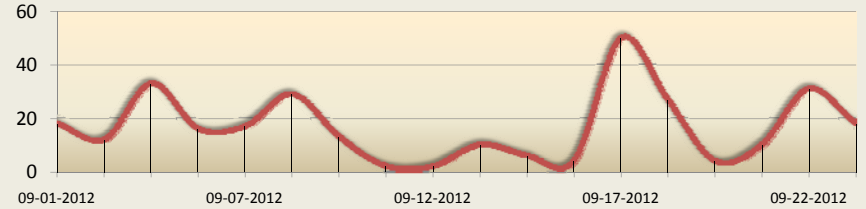

Graph of movements from Mogadishu