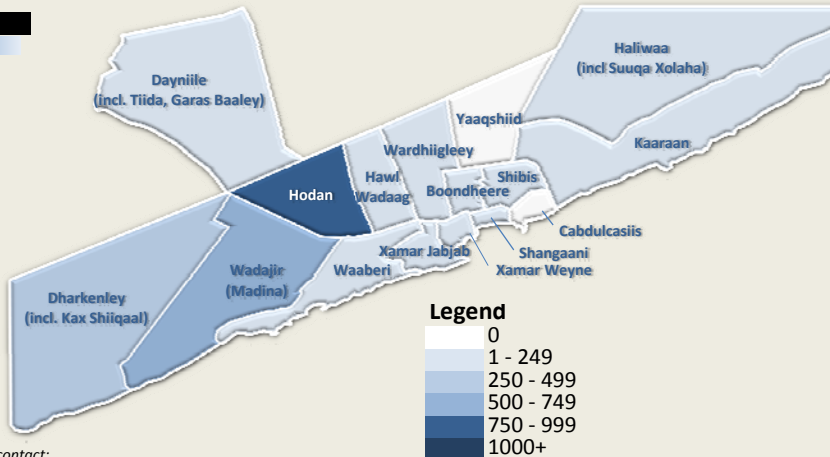

District	Displacement
Hodan	100
Yaaqshiid	0
Cabdulcasiiis	0
Kaaraan	30
Wadajir	30
Hawl Wadaag	30
Xamar Weyne	20
Haliwaa	20
Waaberi	20
Wardhiigley	10
Xamar Jabjab	10
Dharkenley	8

Graph of movements from Mogadishu

Graph of movements to Mogadishu

Areas receiving people from within and outside Mogadishu

District	People
Wadajir	1,000
Hodan	600
Hawl Wadaag	500
Wardhiigley	400
Haliwaa	300
Xamar Weyne	200
Yaaqshiid	200
Boondheere	180
Kaaraan	150
Dharkenley	100
Waaberi	90
Shangaani	70

Top regions receiving people from Mogadishu

Regions	People
Awdal	200
Woqooyi Galbeed	100
Banadir	40
Bari	20
Mudug	20
Shabelle Dhexe	20
Bakool	0
Bay	0
Galgaduud	0
Gedo	0

Top districts receiving people from Mogadishu

District	People
Zeylac	100
Hargeysa	70
Borama	40
Gaalkacyo	20
Bossaso	20
Balcad	20
Baki	10