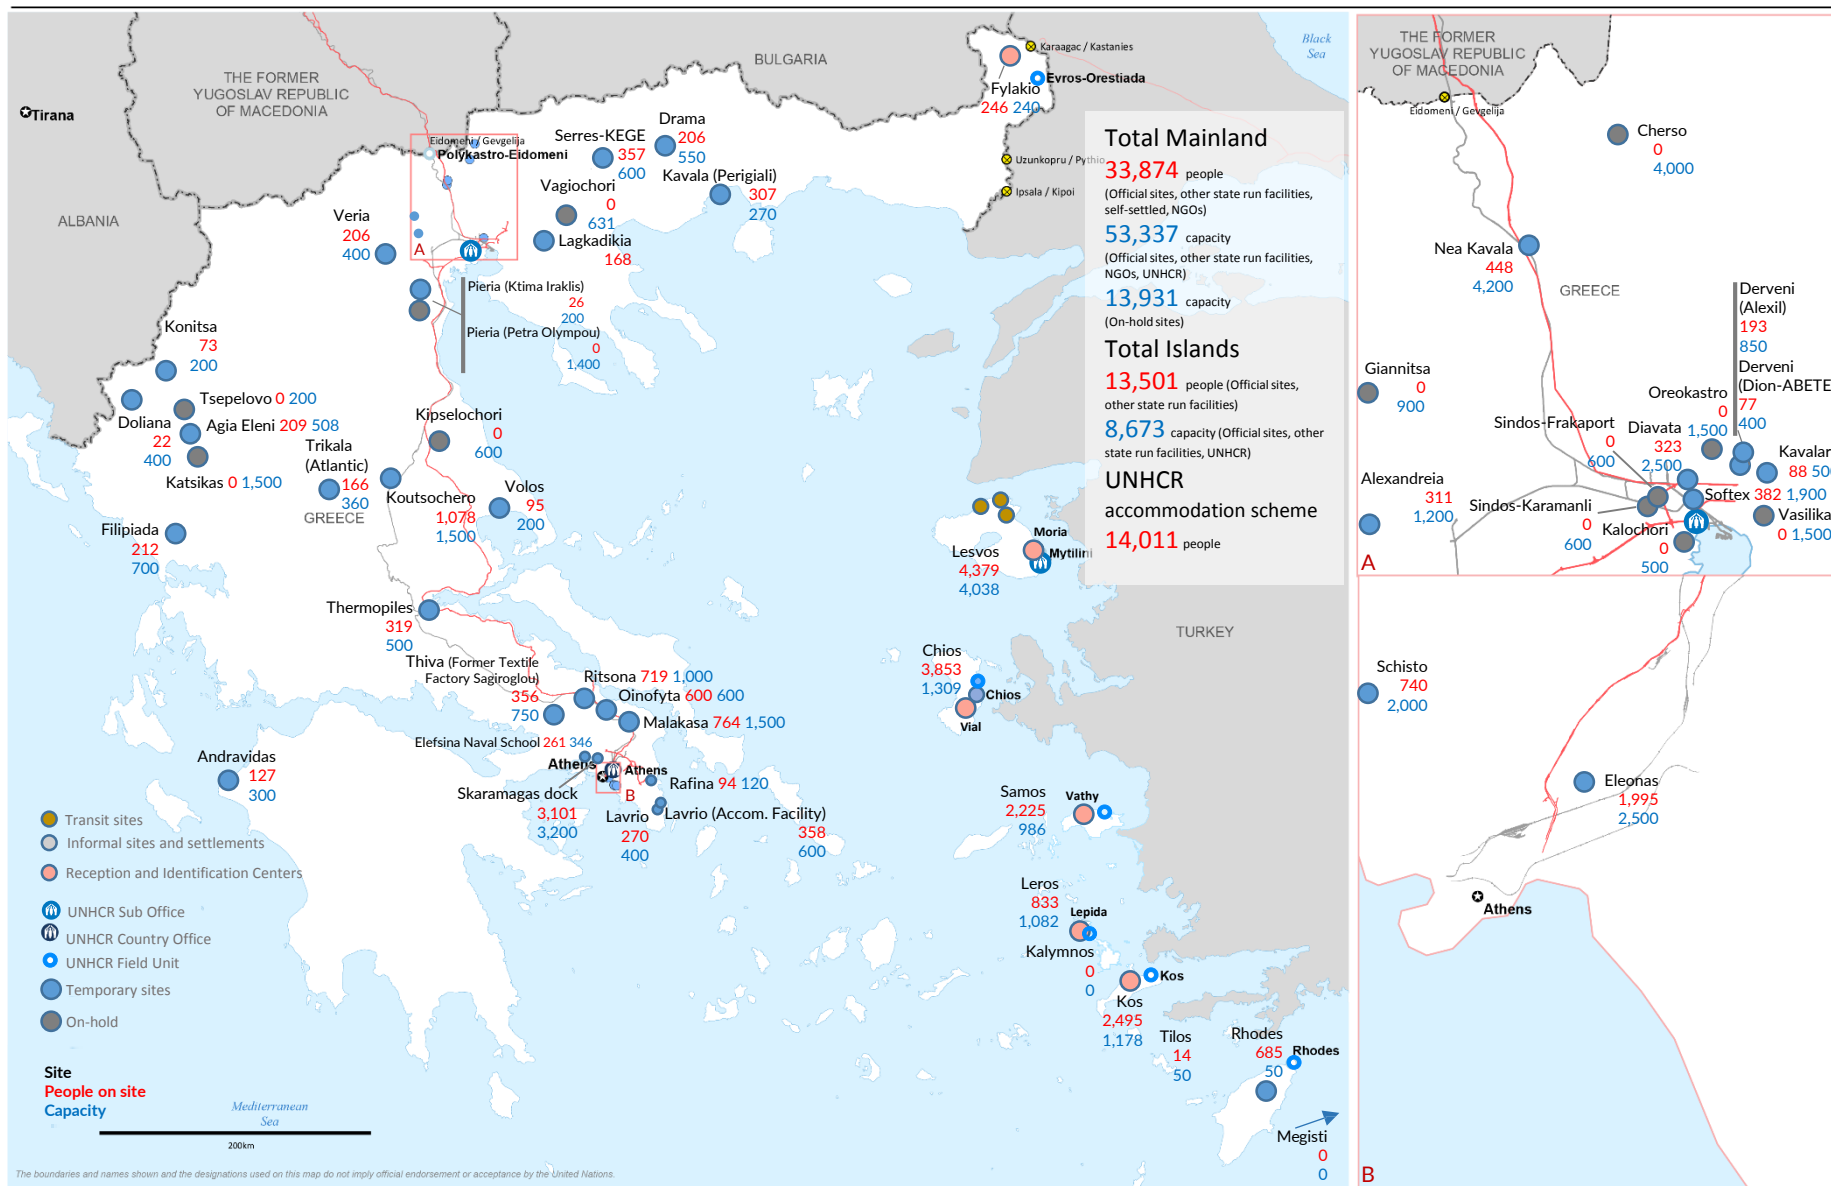

Europe Refugee Emergency

Weekly map indicating capacity and occupancy (Governmental figures)

As of 20 June 2017 10:00 a.m. EET

Presence and capacity are based on Governmental figures from the Coordination Centre for the Management of the Refugee Crisis, as of 20/06/2017 10:00 a.m. Eastern European Time. Online map with additional information: <http://www.unhcr.gr/sites>

Funded by European Union Humanitarian Aid