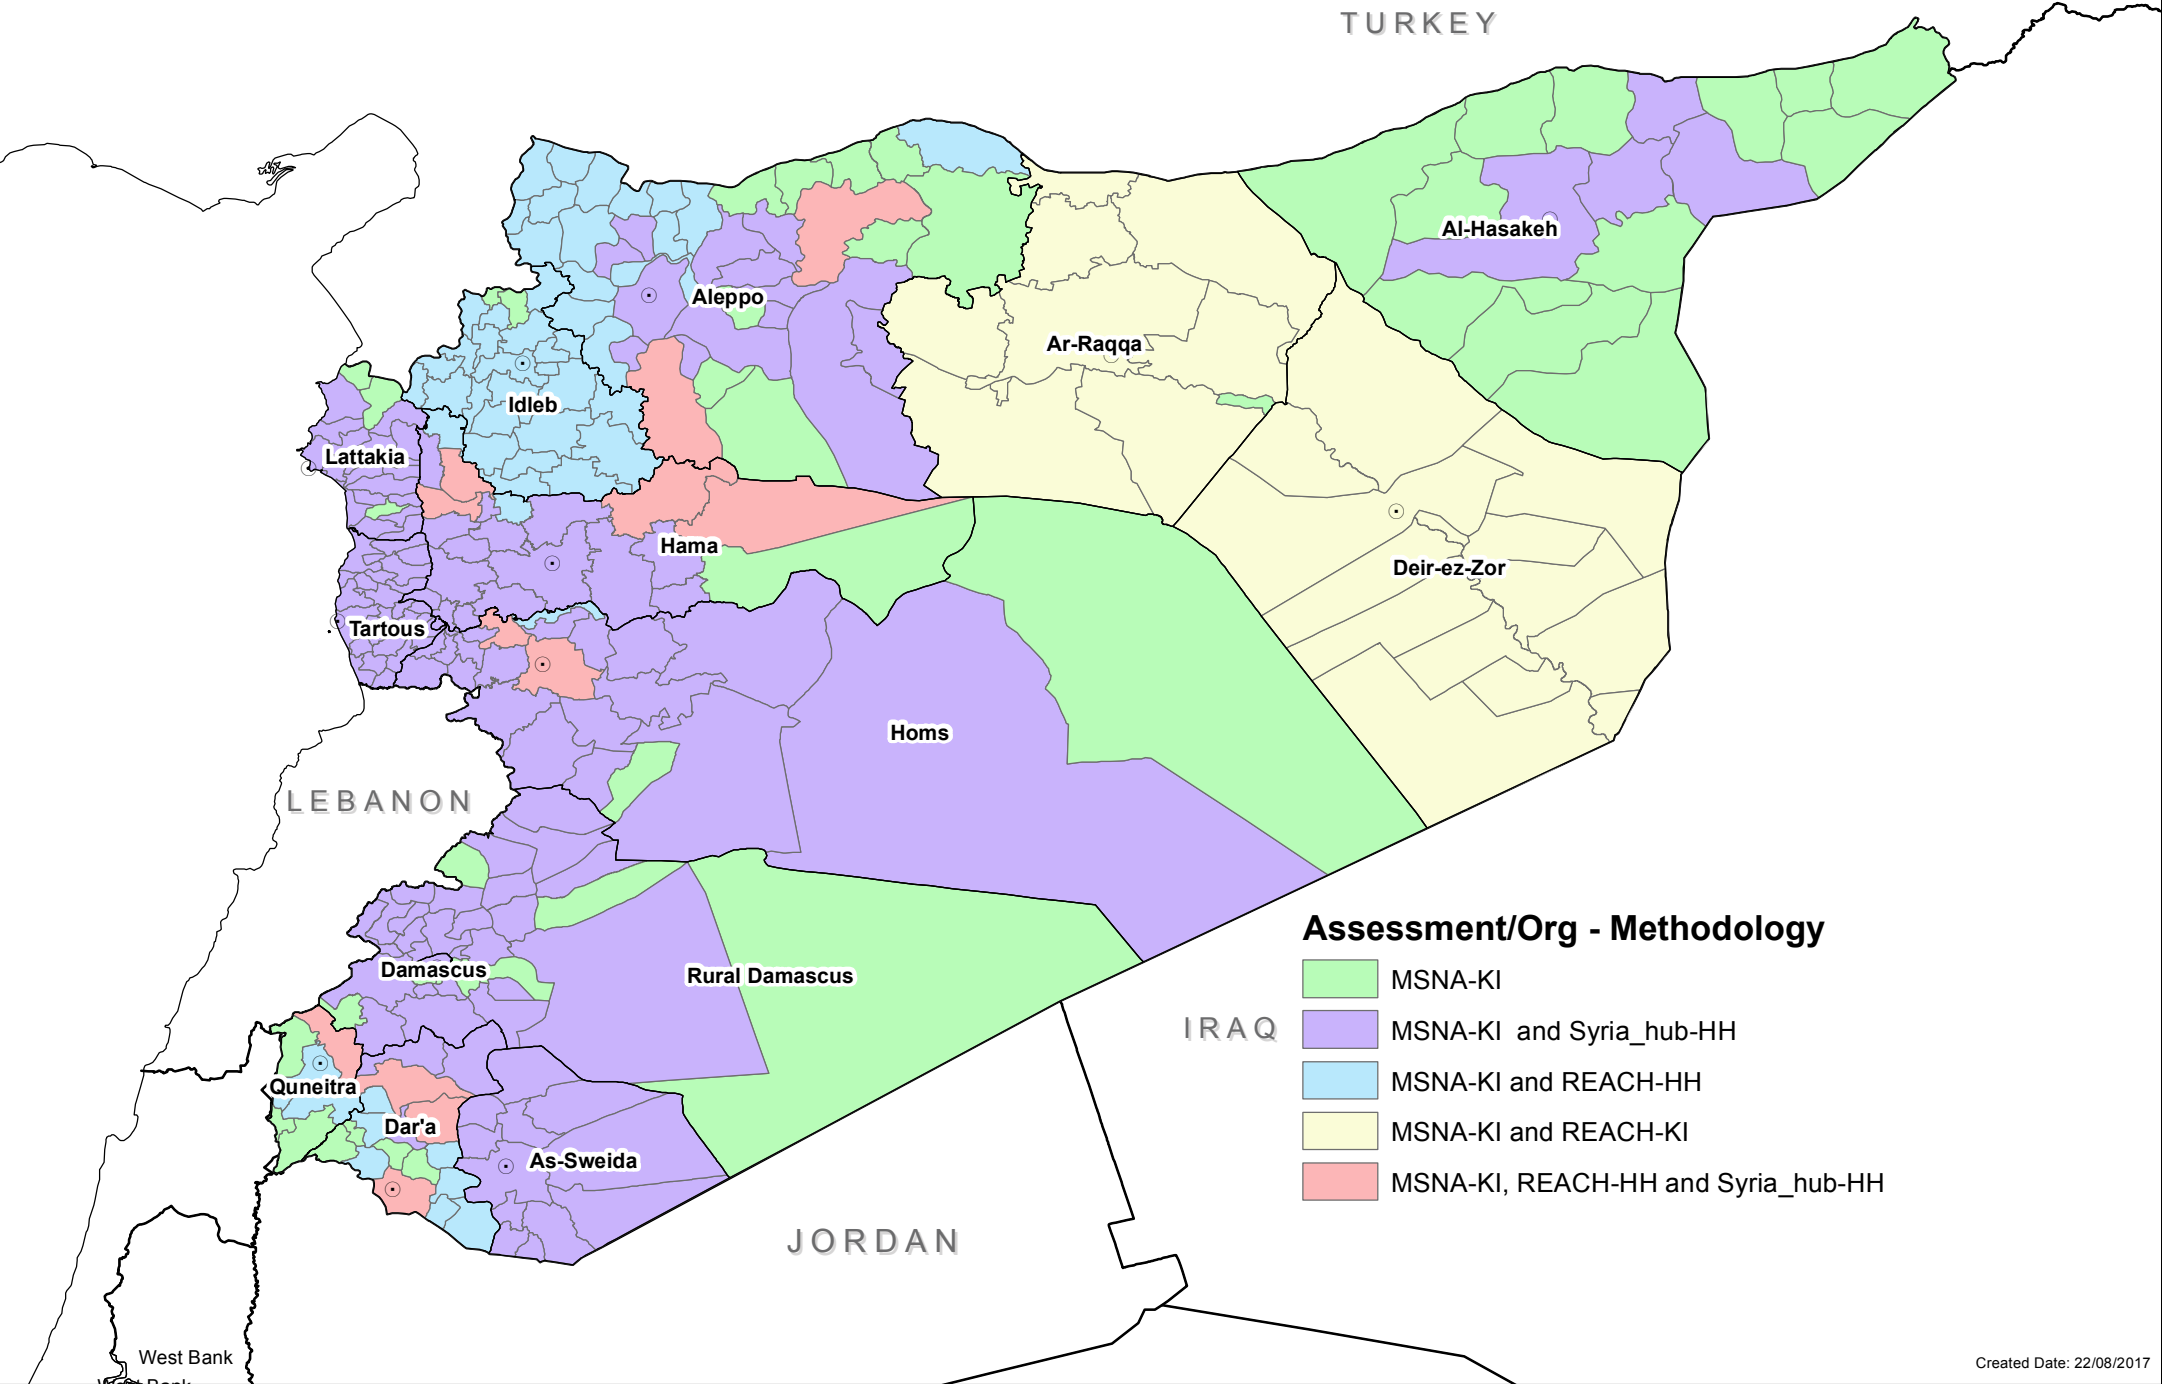

Syria Arab Republic: Needs Assessment Coverage and Methodology June-August 2017

Assessment/Org - Methodology

- MSNA-KI
- MSNA-KI and Syria_hub-HH
- MSNA-KI and REACH-HH
- MSNA-KI and REACH-KI
- MSNA-KI, REACH-HH and Syria_hub-HH