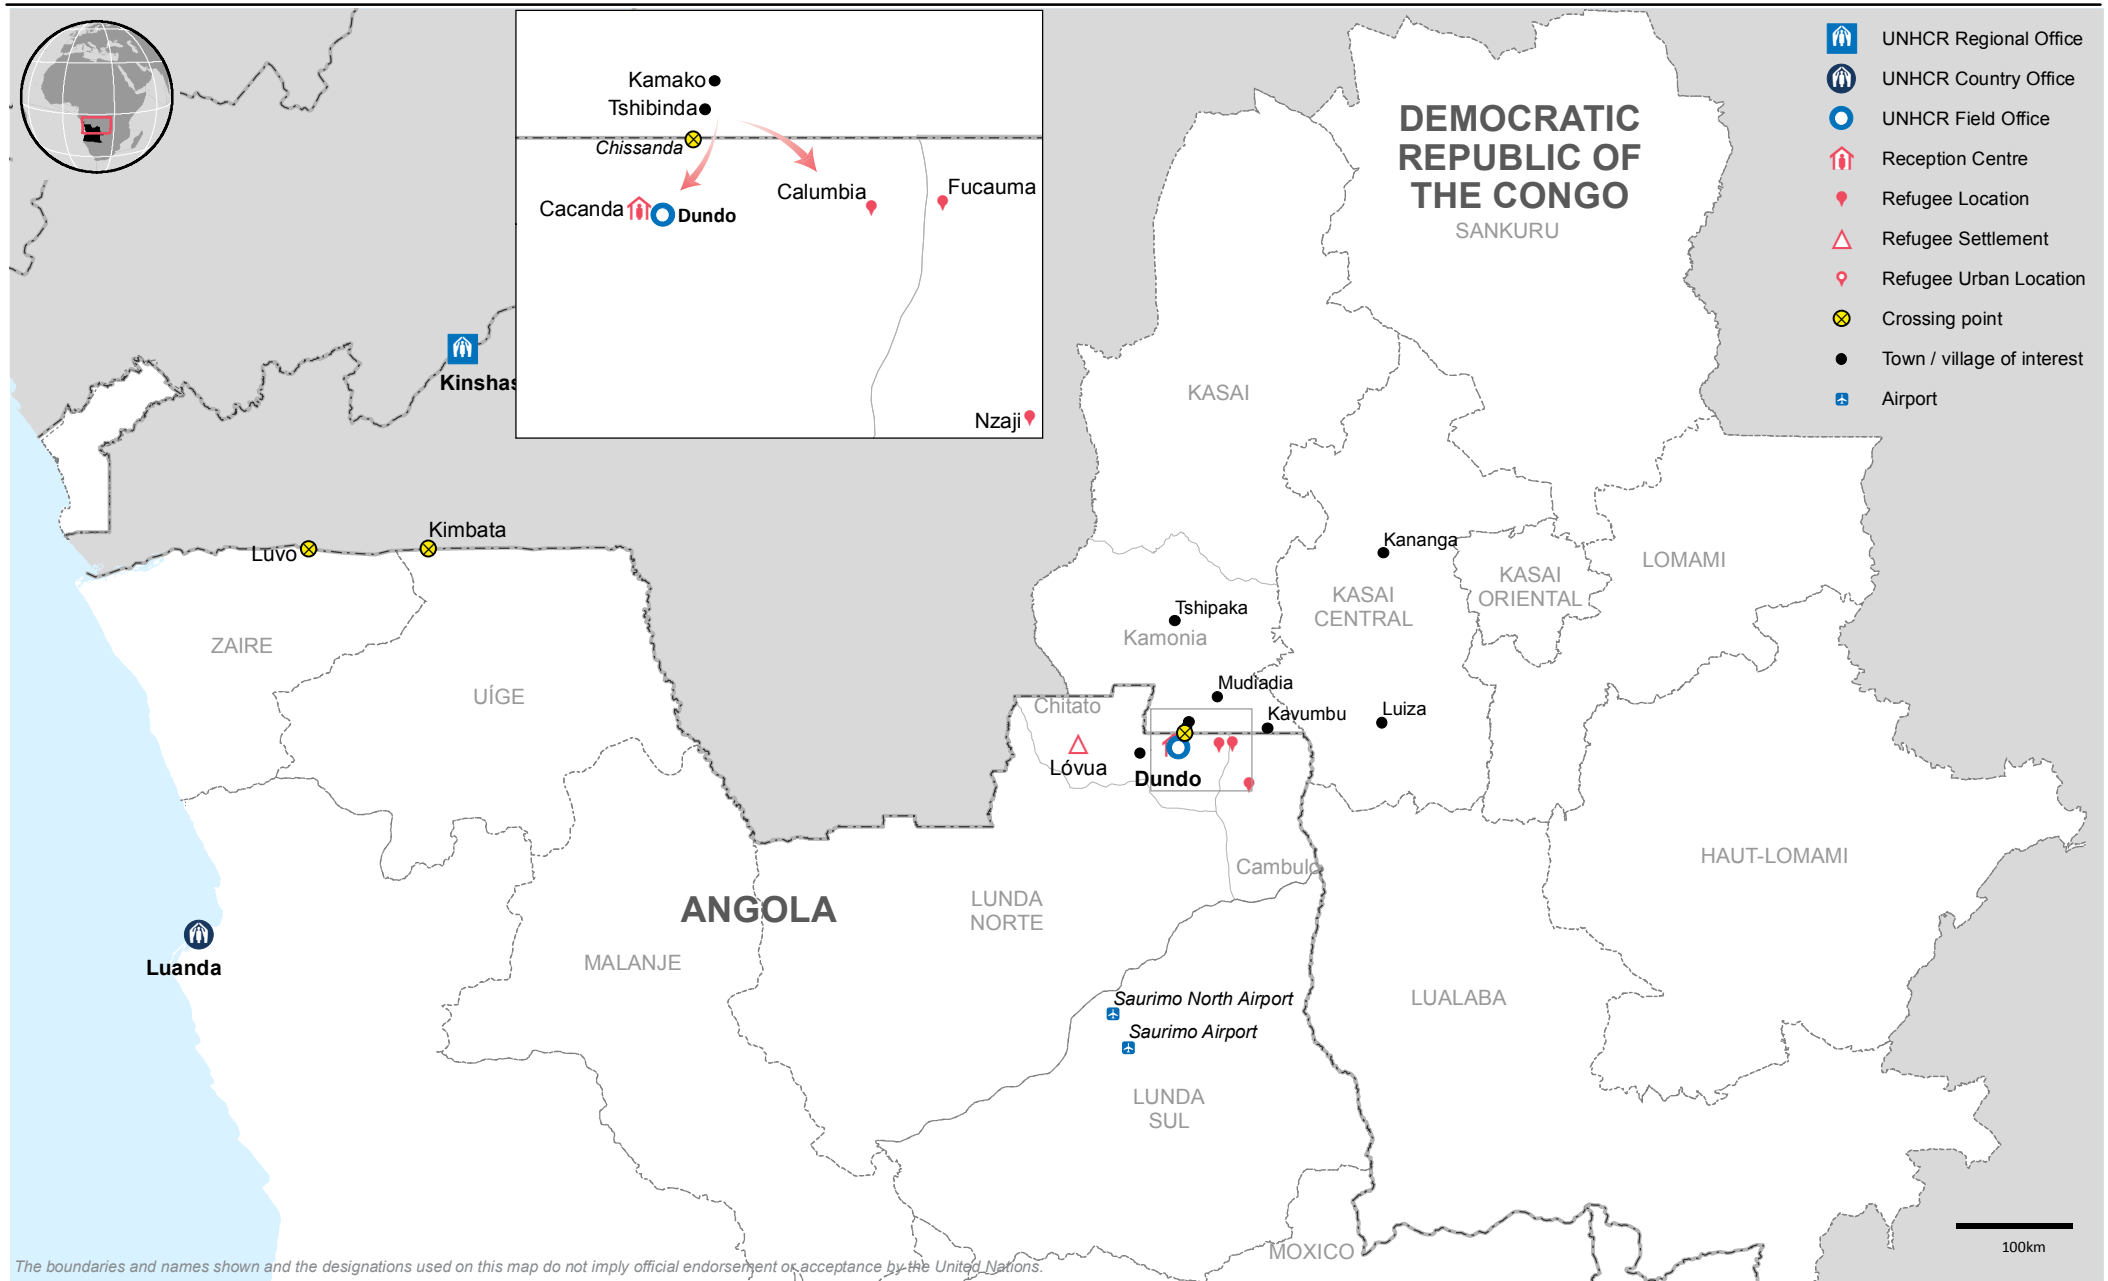

Angola Emergency

Outflow of Congolese refugees from the Kasai region

as of 22 August 2017

The boundaries and names shown and the designations used on this map do not imply official endorsement or acceptance by the United Nations.