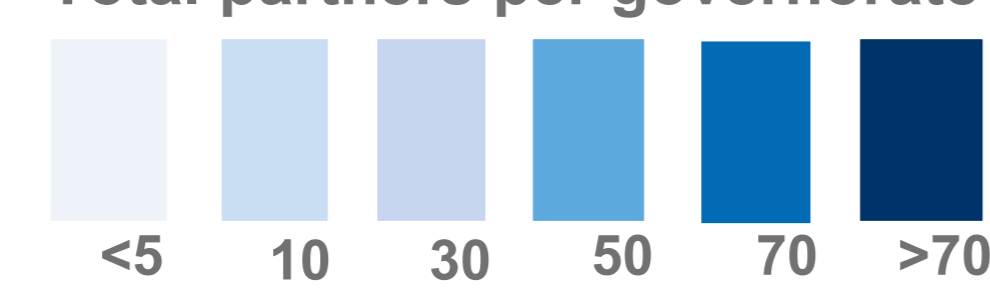

Total partners per governorate

Number of implementing partners per governorate per cluster

	Emergency Shelter /NFI	Education	Food Security	Health	Protection	WASH	Cama Coord/ Management (CCCM)	Emergency Livelihoods (EL)	Multi-Purpose Cash Assistance	RRM
Anbar	7	5	9	9	12	12	3	1	2	2
Babylon	1	1	0	1	5	2	0	1	2	0
Baghdad	6	5	4	6	8	10	3	3	3	1
Basrah	1	0	0	1	2	2	0	0	1	0
Dahuk	4	7	7	17	25	14	2	12	2	1
Diyala	3	3	3	7	17	7	2	3	2	0
Erbil	7	11	9	15	17	8	2	11	3	2
Kerbala	1	0	2	2	6	3	0	0	2	0
Kirkuk	5	6	7	10	15	18	2	9	4	3
Missan	0	0	0	0	2	2	0	0	1	0
Muthanna	1	0	0	0	2	2	0	1	1	0
Najaf	1	1	0	2	4	2	0	0	1	0
Ninewa	27	22	27	35	43	54	5	16	10	5
Qadissiya	1	0	0	1	2	2	0	0	1	0
Salah al-Din	7	8	6	12	11	17	1	4	1	5
Sulaymaniyah	4	6	3	9	11	11	2	3	1	0
Thi-Qar	1	0	0	0	2	2	0	0	1	0
Wassit	0	0	0	0	1	2	0	0	1	0