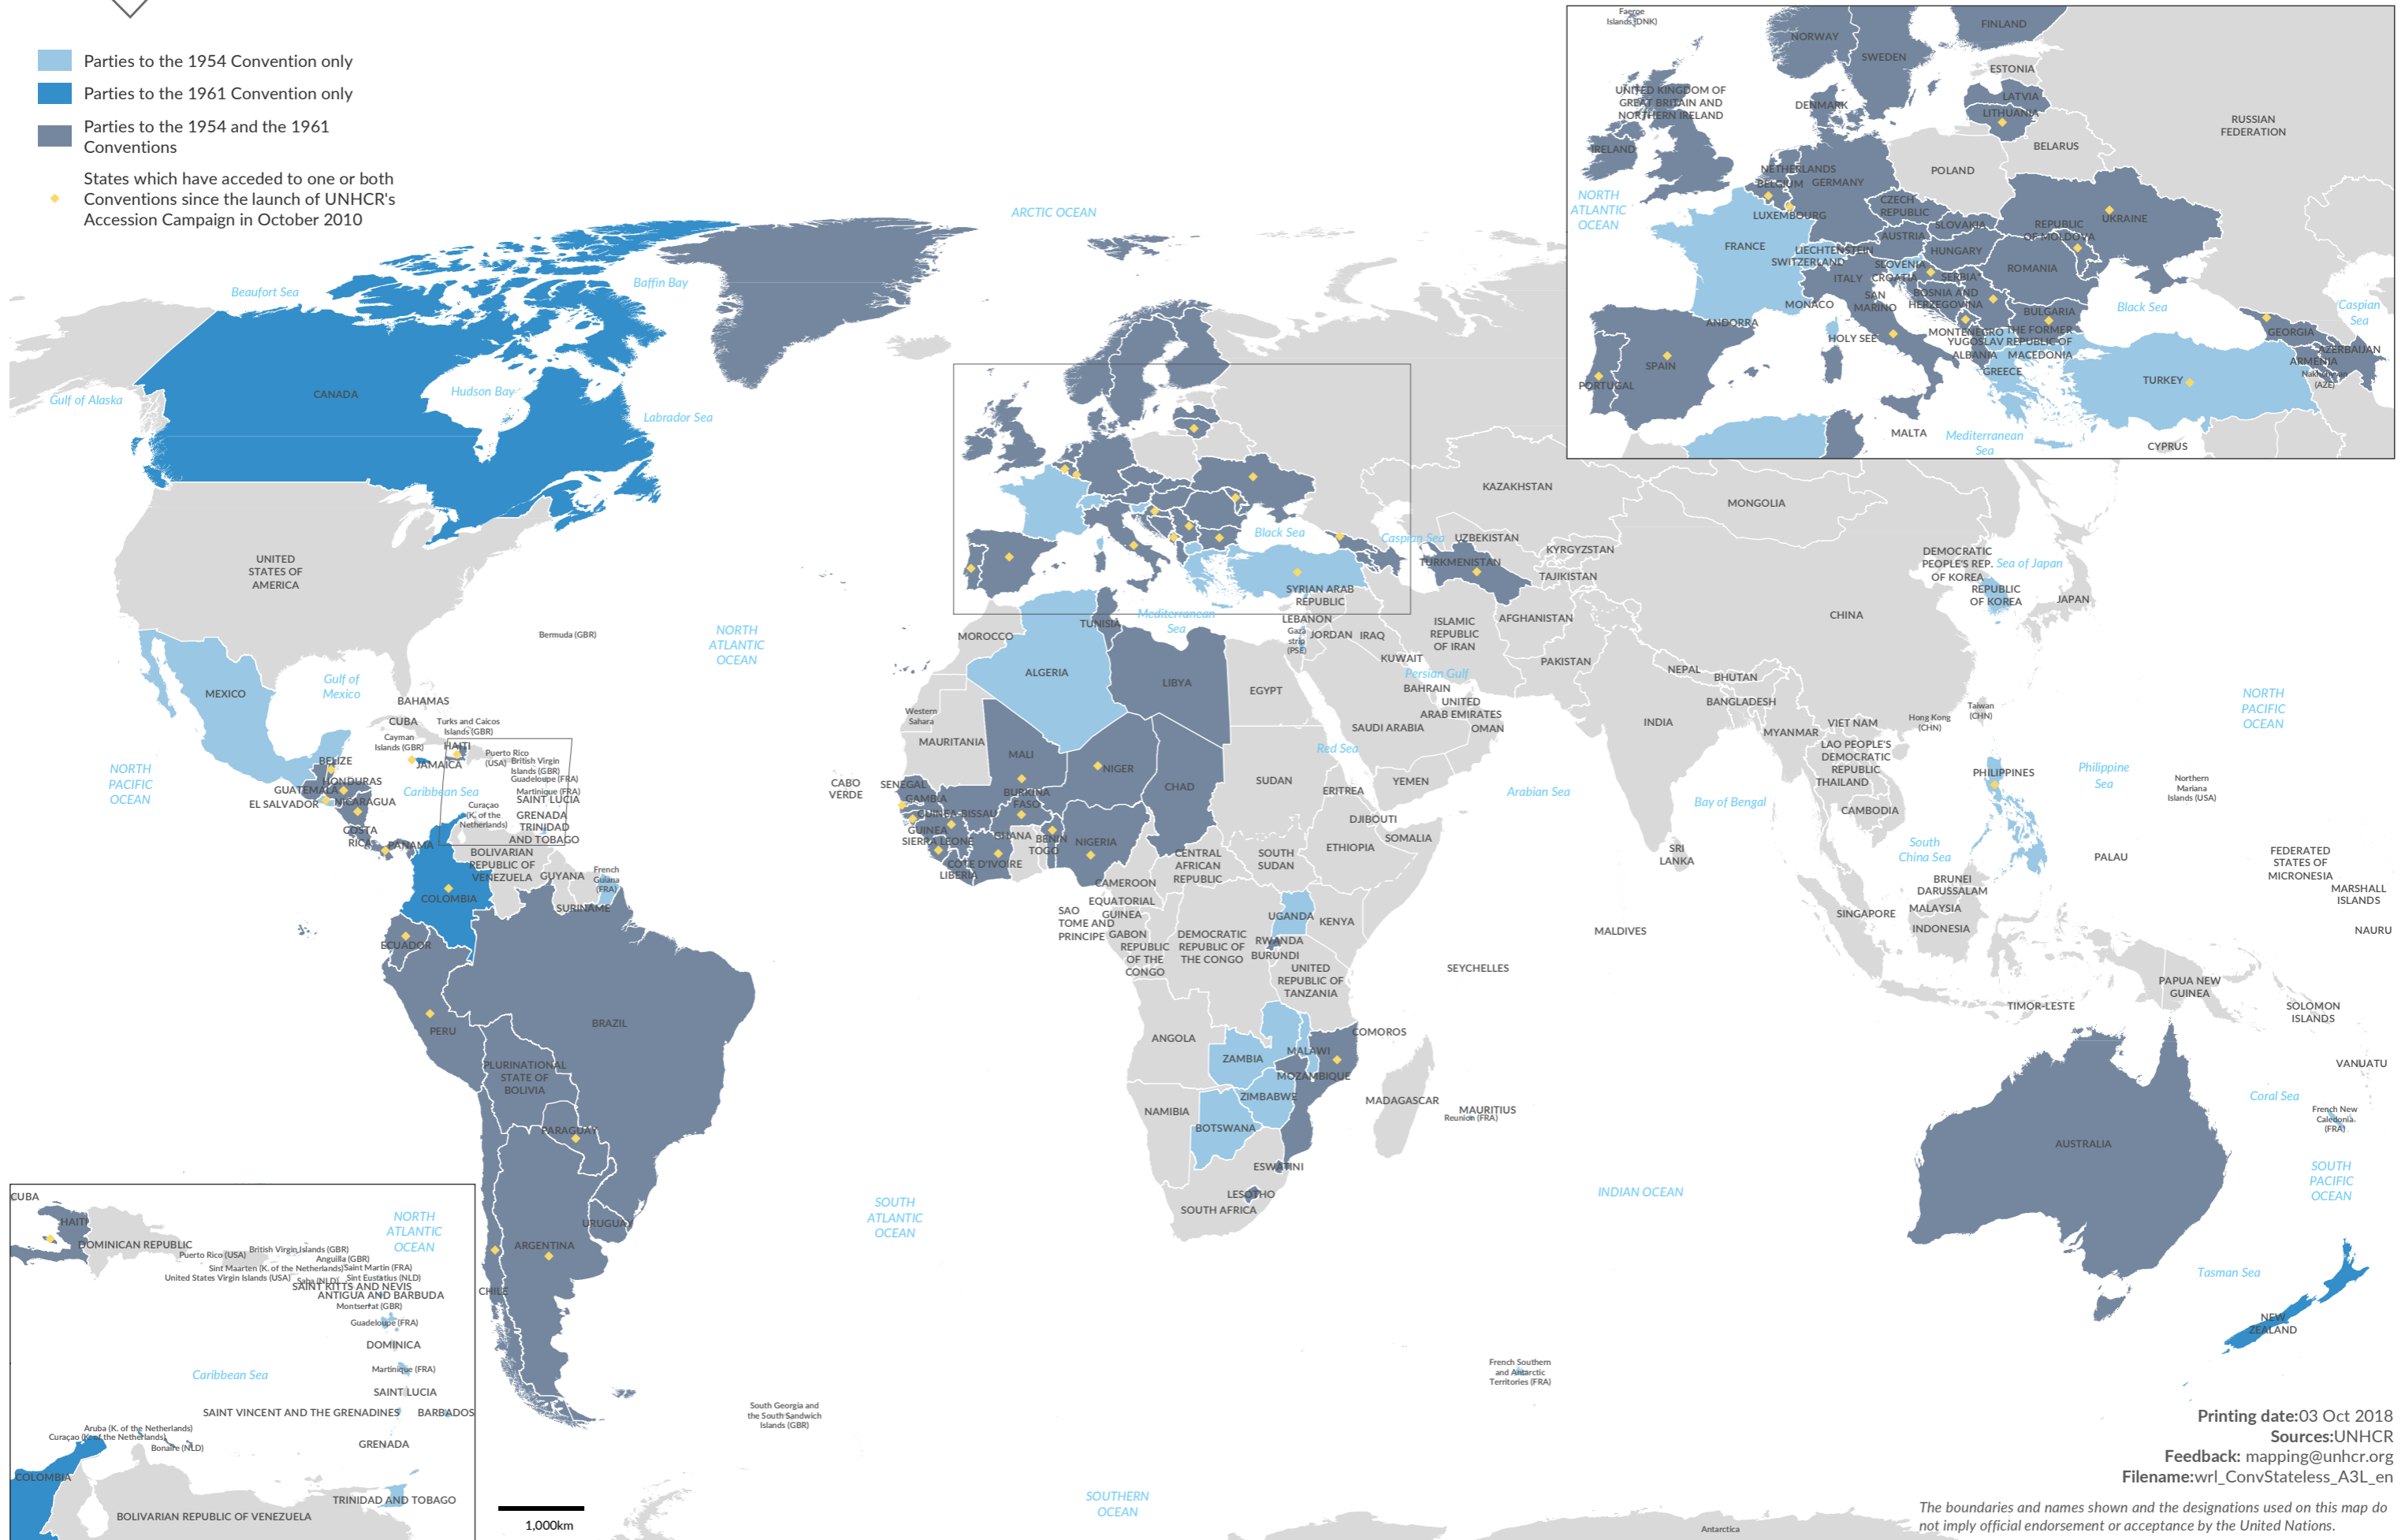

- Parties to the 1954 Convention only
- Parties to the 1961 Convention only
- Parties to the 1954 and the 1961 Conventions

◆ States which have acceded to one or both Conventions since the launch of UNHCR's Accession Campaign in October 2010

Printing date: 03 Oct 2018  
Sources: UNHCR  
Feedback: [mapping@unhcr.org](mailto:mapping@unhcr.org)  
Filename: wrl\_ConvStateless\_A3L\_en

The boundaries and names shown and the designations used on this map do not imply official endorsement or acceptance by the United Nations.