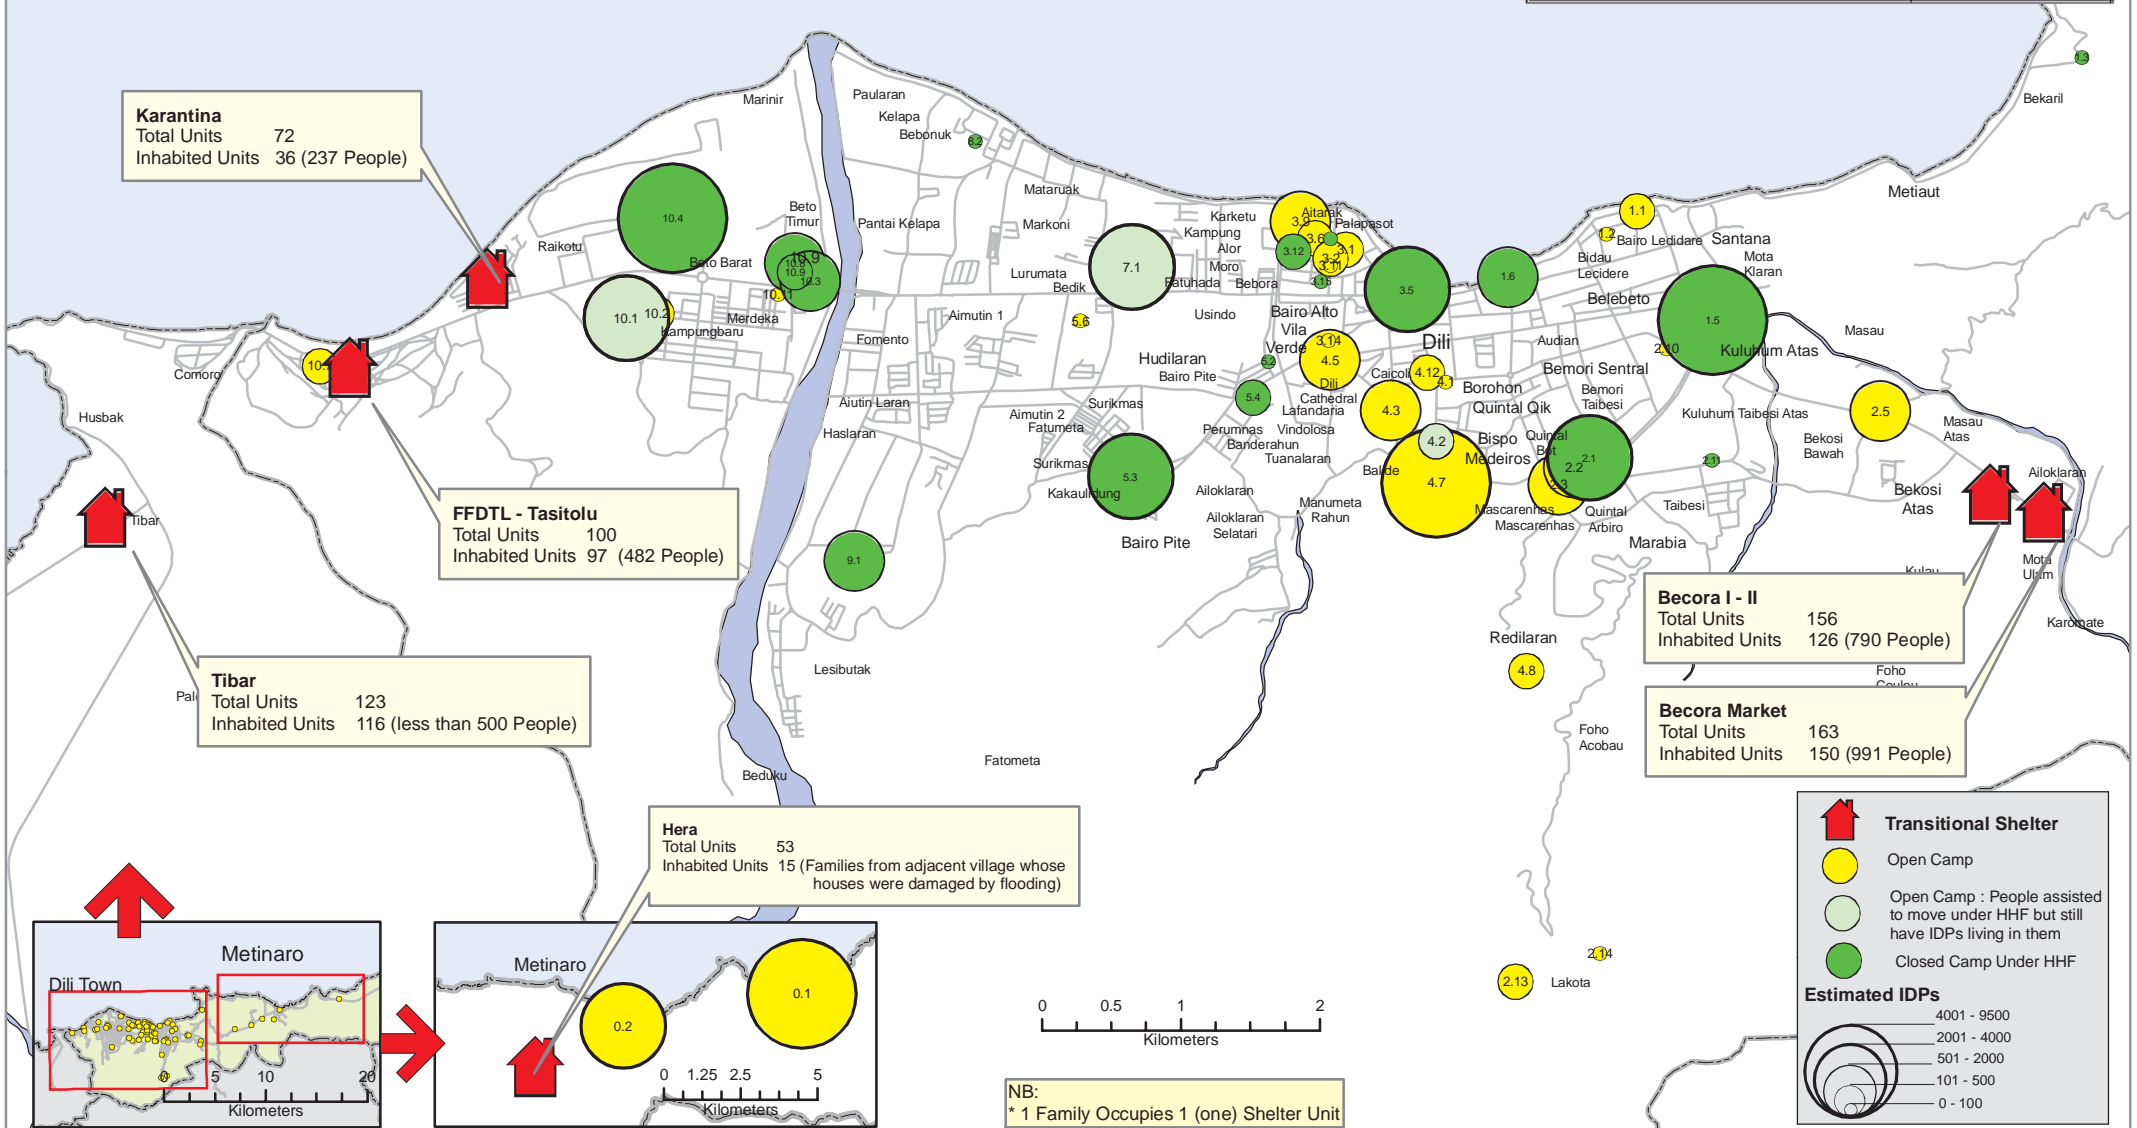

Total Families assisted to move under HHF	6,315
Number of Families entered in HHF Database	9,230
Total Registered IDP Families under the HHF (estimate)	16,000 (10,000 from IDP camps, 6,000 from host families)

Camps Closed to date under the HHF in Dili (Main Camps Closed displayed below)	21
--------------------------------------------------------------------------------	----

Existing Transitional Shelter Sites	6
Total Units Built	667
Inhabited Units	523 (3,000 people)
Empty Units	144
Percentage of Units Inhabited	78%

Source: IDP figures from existing camp management structures based on Feb 08 food recipients / Movement Figures from the Ministry of Social Solidarity / Transitional Shelter Information from the Norwegian Refugee Council.

The boundaries and names shown and the designations used do not imply official endorsement or acceptance by the United Nations

adelina.lopes@undp.org : Map Ref- OCHA-TL-215v05