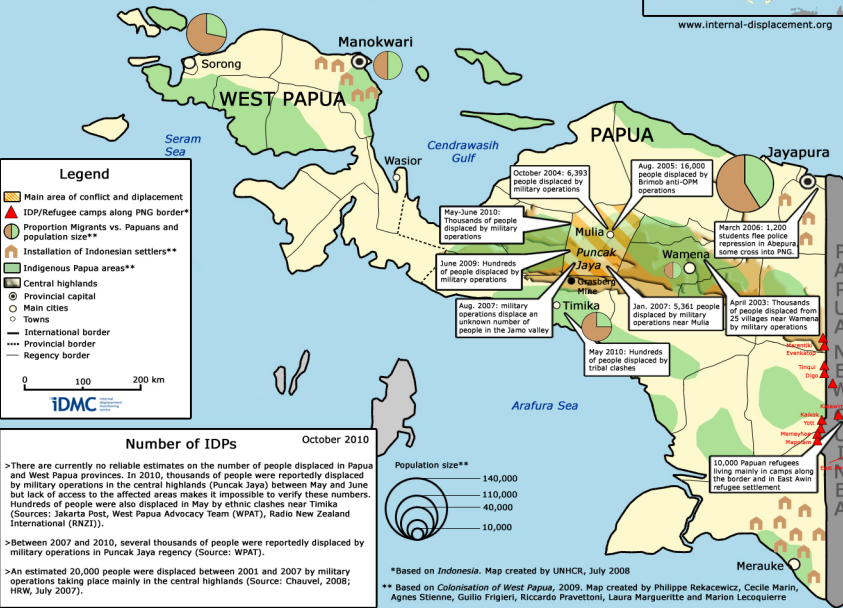

# Indonesia: Conflict and displacement in Papua and West Papua (2003-2010)

www.internal-displacement.org

\*\*Based on Indonesia. Map created by UNHCR, July 2008

\*\* Based on Colonisation of West Papua, 2009. Map created by Philippe Rekacewicz, Cecile Marin, Agnes Stienne, Gullio Frigieri, Riccardo Pravettoni, Laura Marguerite and Marion Lecoquierre