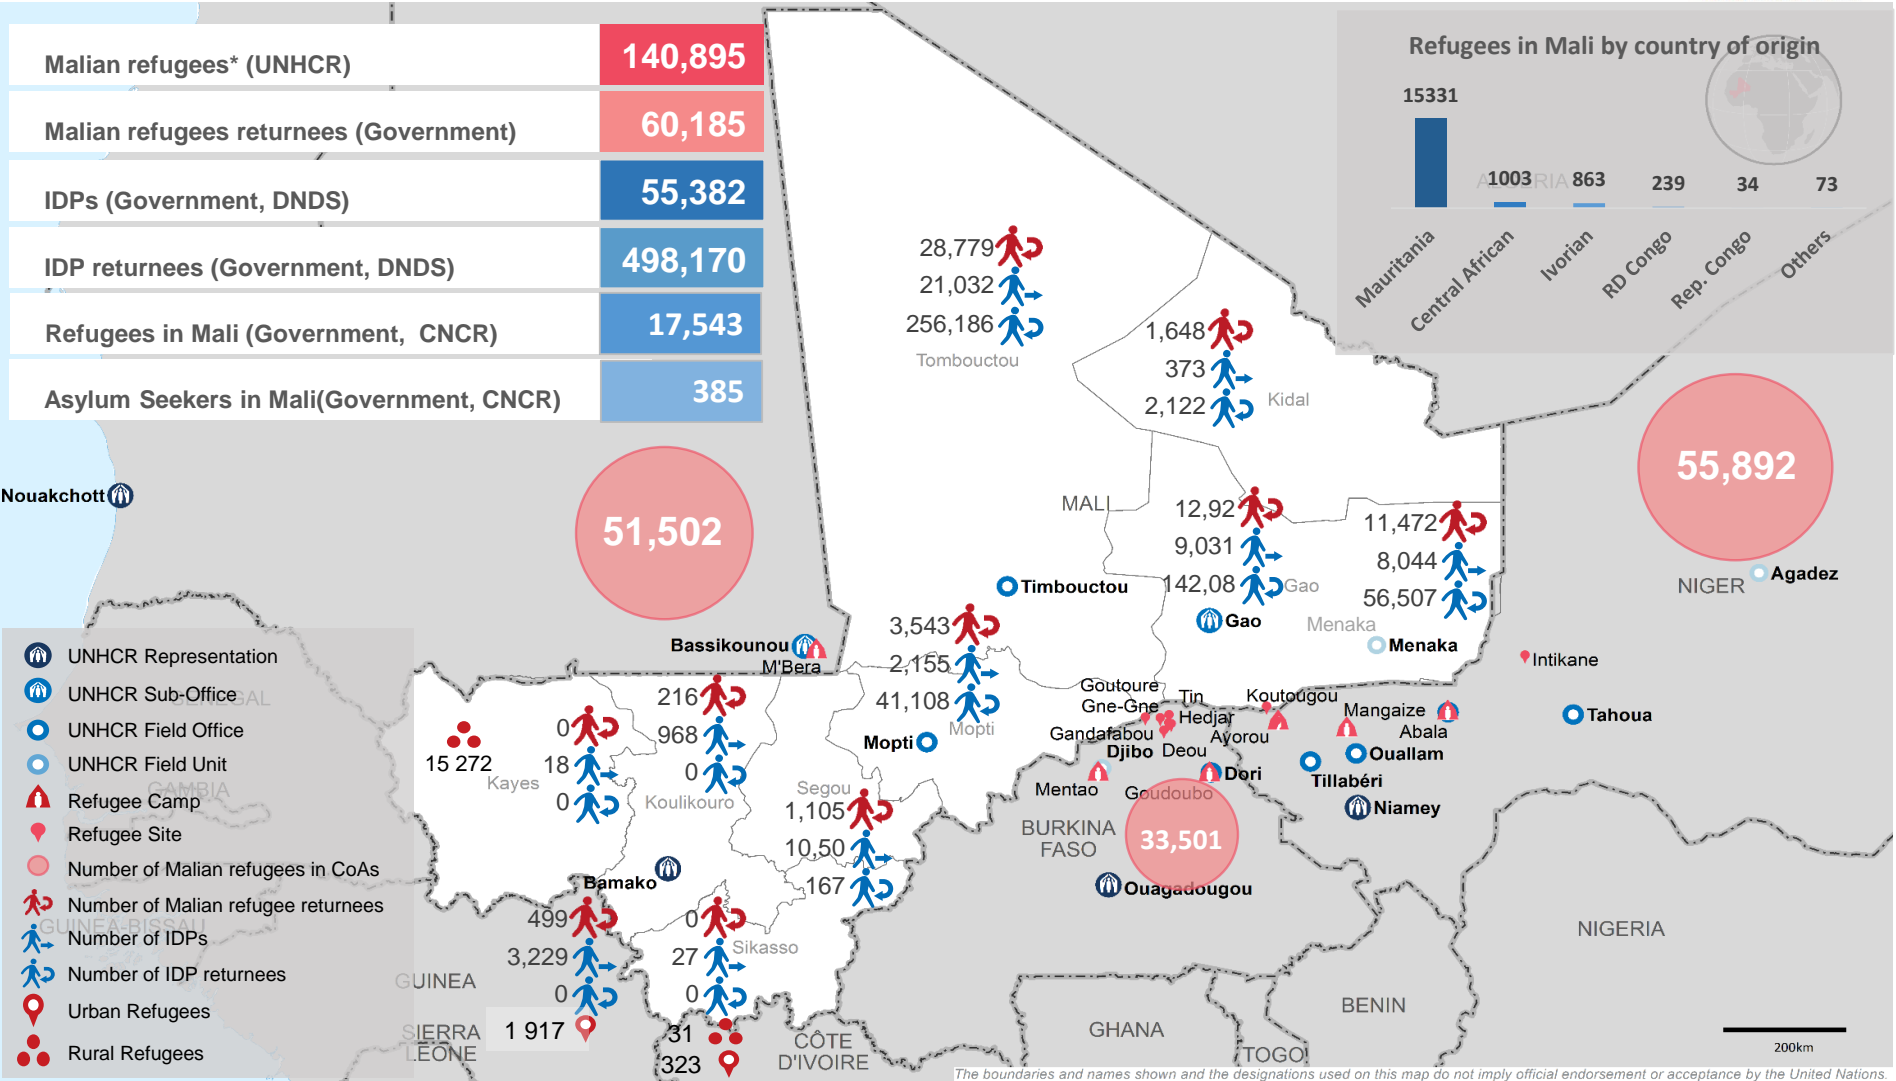

MALI SITUATION

Refugees, Internally Displaced Persons and Returnees

as of 31 July 2017

Sources: Malian Refugee Returnees and IDPs - Government of Mali, DNDS, Refugees in Mali - CNCR, Malianrefugees -UNHCR. Boundary for Menaka Region is unavailable. Statistics of Burkina Faso is from May 2017, Statistics of Mauritania is from Jun 2017.