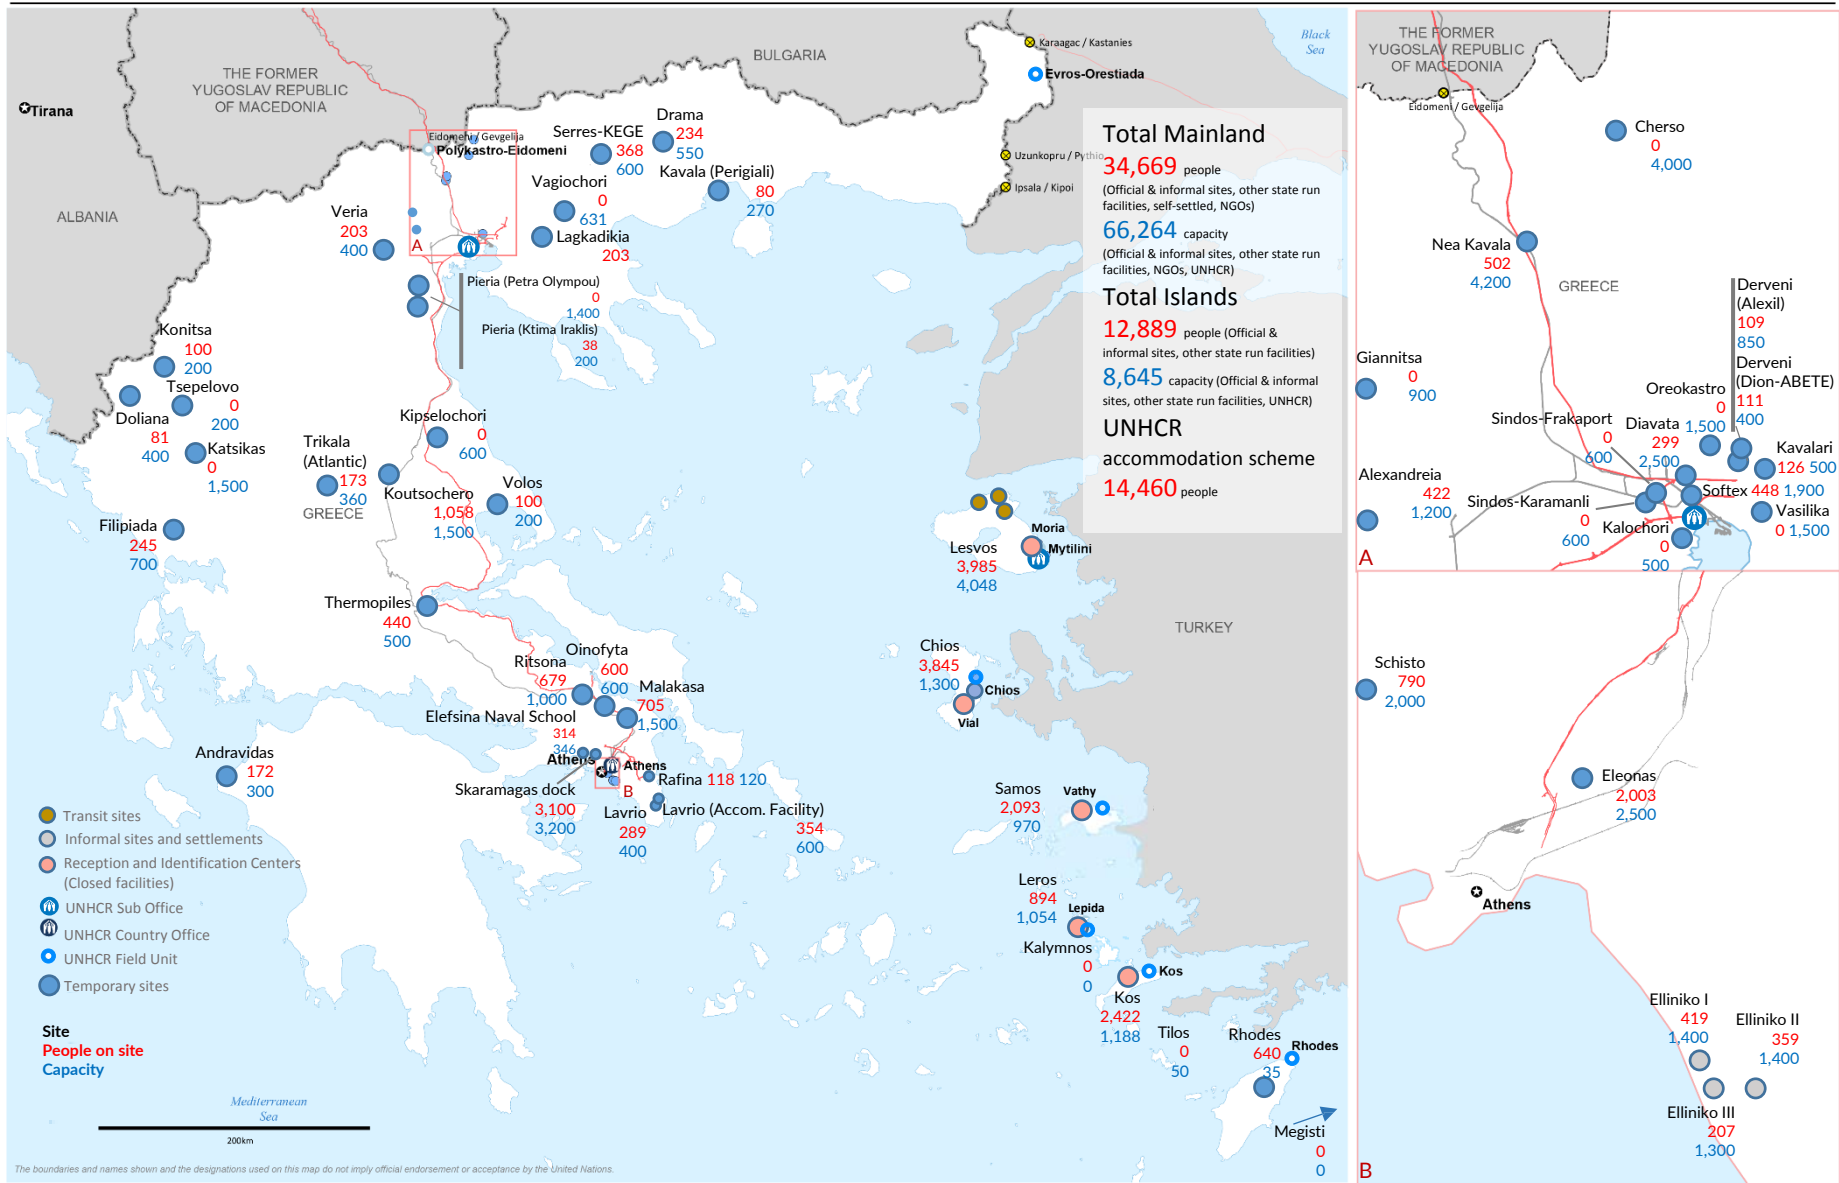

Europe Refugee Emergency

Daily map indicating capacity and occupancy (Governmental figures)

As of 02 May 2017 08:00 a.m. EET

Presence and capacity are based on Governmental figures from the Coordination Centre for the Management of the Refugee Crisis, as of 02/05/2017 10:00 a.m. Eastern European Time. Online map with additional information: <http://www.unhcr.gr/sites>

Funded by European Union Humanitarian Aid