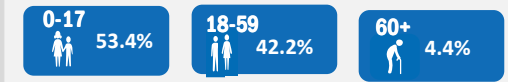

Rwanda
Congolese Population
 as of 31st July 2019

Population Figures

Congolese Population	76,397
Households	15,780
Refugees	73,638
Asylum Seekers	206
Others	2,553

Age Breakdown

Urban Vs Camp (Ref)

Province of origin (Ref)