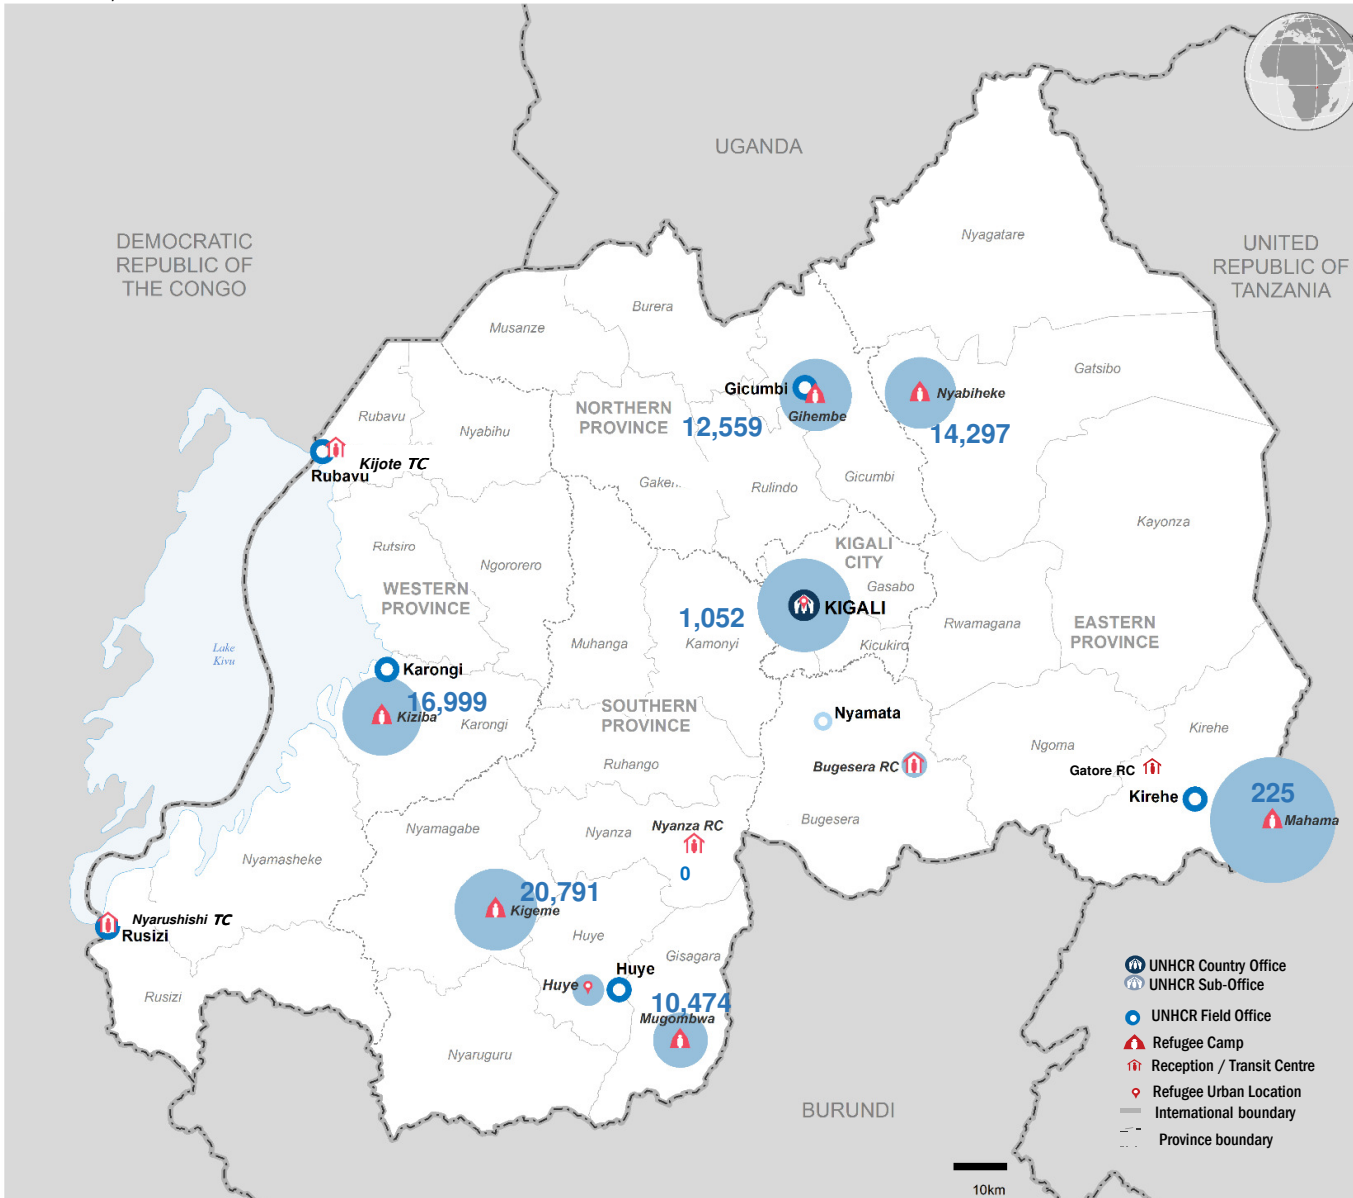

Rwanda
Congolese Population
 as of 31st July 2019

Population Figures

Congolese Population	76,397
Households	15,780
Refugees	73,638
Asylum Seekers	206
Others	2,553

Age Breakdown

Urban Vs Camp (Ref)

Province of origin (Ref)