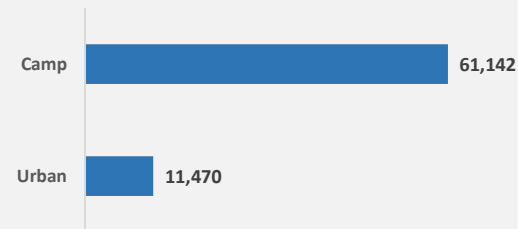

Population Figures

Burundian Population	72,612
Households	26,756
Group Registered	743
Refugees	71,454
Asylum Seekers	87
Others	1,071

Age Breakdown

Urban Vs Camp

Province of origin