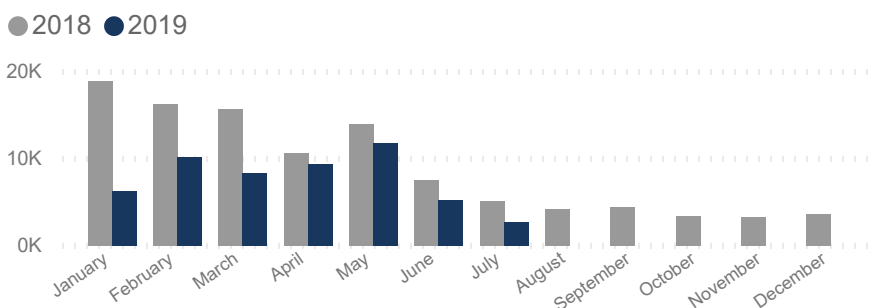

Regional overview of the South Sudanese refugee population

2019 SOUTH SUDAN REGIONAL RRP

as of 31 July 2019

KEY FIGURES

2,341,322
SOUTH SUDANESE REFUGEES

This figure excludes 2222 refugees and asylum seekers in the Central African Republic.

2019 REGIONAL RRRP FUNDING

USD 1.4 B
REQUESTED
USD 350.6 M
RECEIVED

BY 92 RRP PARTNERS IN 2019 FOR THE SOUTH SUDAN SITUATION

BY COUNTRY OF ASYLUM

NEW ARRIVALS BY MONTH

2019 arrivals (1 Jan - 31 Jul): 54,159