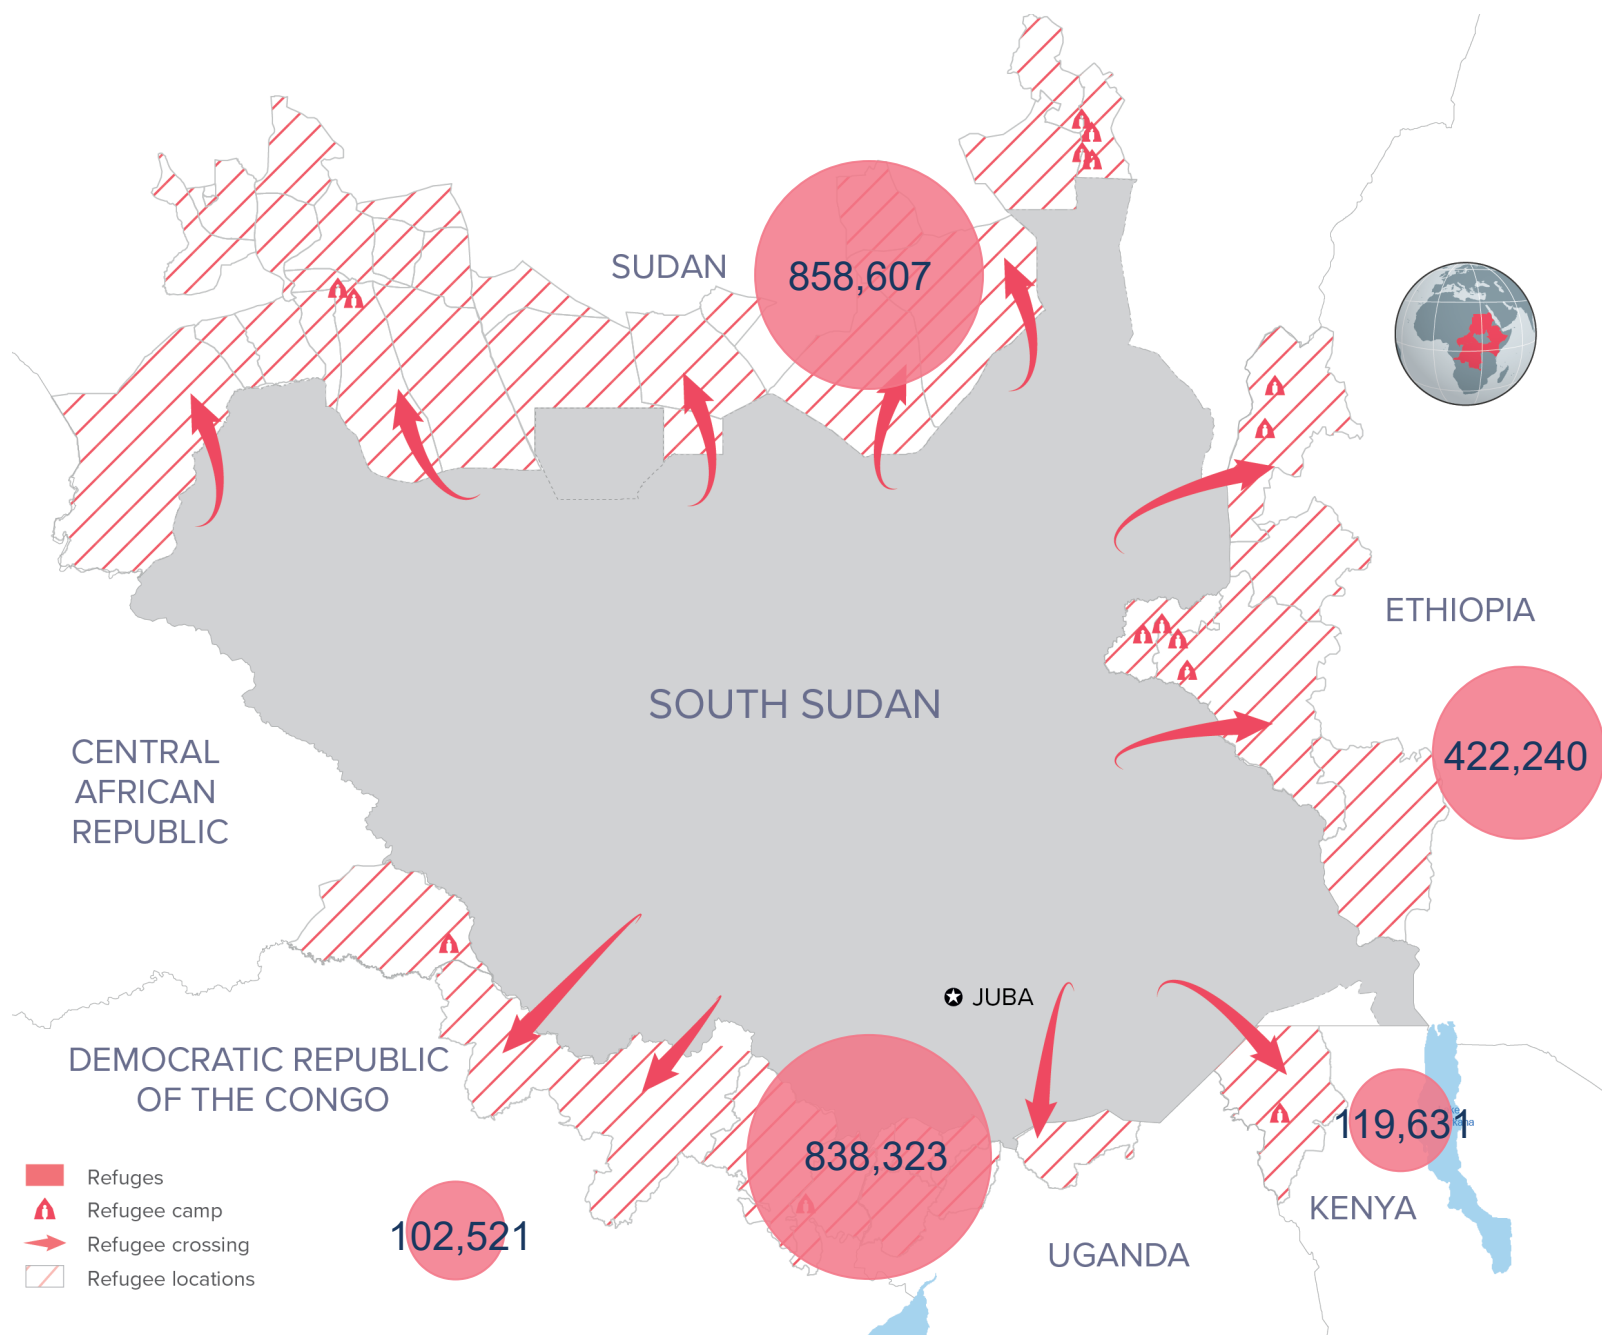

Regional overview of the South Sudanese refugee population

2019 SOUTH SUDAN REGIONAL RRP

as of 31 July 2019

KEY FIGURES

2,341,322
SOUTH SUDANESE REFUGEES

This figure excludes 2222 refugees and asylum seekers in the Central African Republic.

2019 REGIONAL RRRP FUNDING

USD 1.4 B
REQUESTED
USD 350.6 M
RECEIVED

BY 92 RRP PARTNERS IN 2019 FOR THE SOUTH SUDAN SITUATION

BY COUNTRY OF ASYLUM

NEW ARRIVALS BY MONTH

2019 arrivals (1 Jan - 31 Jul): 54,159

Based on field reports, UNHCR and Government registration

The boundaries and names shown and the designations used on this map do not imply official endorsement or acceptance by the United Nations

Date: 31 July 2019 | Source: UNHCR, Government | Feedback: minuto@unhcr.org

Ethiopia figures are as of 31 August.