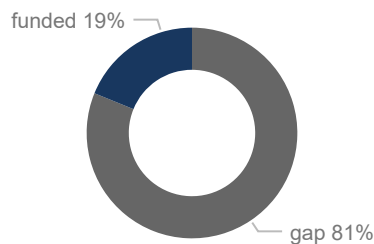

Regional overview of the South Sudanese refugee population

2019 SOUTH SUDAN REGIONAL RRP

as of 31 July 2019

KEY FIGURES

2,341,322
SOUTH SUDANESE REFUGEES

This figure excludes 2222 refugees and asylum seekers in the Central African Republic.

2019 REGIONAL RRRP FUNDING

USD 1.4 B
REQUESTED
USD 350.6 M
RECEIVED

BY 92 RRP PARTNERS IN 2019 FOR THE SOUTH SUDAN SITUATION

BY COUNTRY OF ASYLUM

NEW ARRIVALS BY MONTH

2019 arrivals (1 Jan - 31 Jul): 54,159