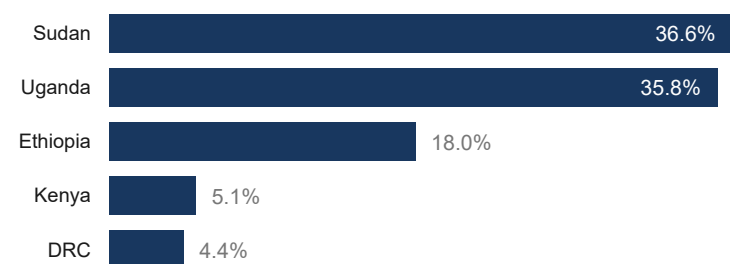

Regional overview of the South Sudanese refugee population

2019 SOUTH SUDAN REGIONAL RRP

as of 31 July 2019

KEY FIGURES

2,341,322
SOUTH SUDANESE REFUGEES

This figure excludes 2222 refugees and asylum seekers in the Central African Republic.

2019 REGIONAL RRRP FUNDING

USD 1.4 B
REQUESTED
USD 350.6 M
RECEIVED

BY 92 RRP PARTNERS IN 2019 FOR THE SOUTH SUDAN SITUATION

BY COUNTRY OF ASYLUM

NEW ARRIVALS BY MONTH

2019 arrivals (1 Jan - 31 Jul): 54,159