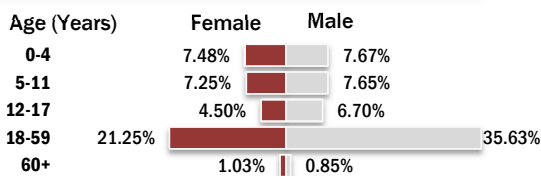

Registration Unit

Total Registered Up to Date

Individuals

Households

221,791

79,429

Registration Trend

This profile is based on **201,785** and **20,006** The total is **221,791**

proGRES registered persons (Level 2) level 1 registration * individuals

Age and Gender Breakdown

* Level 1 registration is progressively replaced by level 2 registration

Place of Origin

Governorate	Individuals	Households	% Total
Duhok	108,209	36,850	48.79%
Erbil	81,901	30,284	36.93%
Sulaymanniyah	24,784	10,361	11.17%
Anbar	4,915	1,235	2.22%
Mosul	686	211	0.31%
Kirkuk	400	130	0.18%
Other	896	358	0.40%
Total Iraq	221,791	79,429	100%