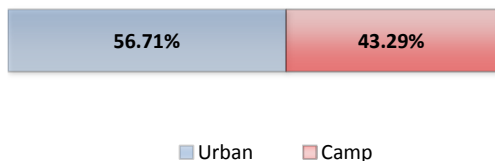

Camp and non-camp population comparison