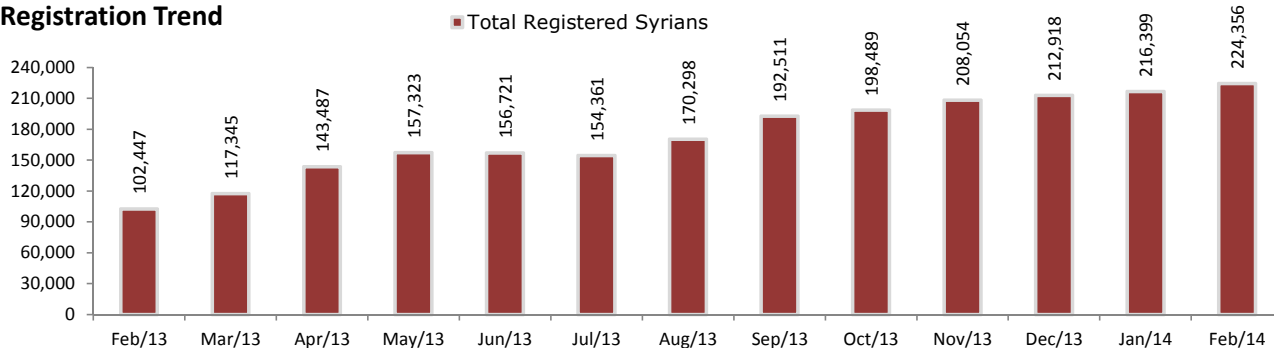

Registration Unit

Total Registered Up to Date

Individuals

Households

221,791

79,429

Registration Trend

This profile is based on **201,785** and **20,006** The total is **221,791**

proGRES registered persons (Level 2) level 1 registration * individuals

Age and Gender Breakdown

* Level 1 registration is progressively replaced by level 2 registration

Place of Origin

Governorate	Individuals	Households	% Total
Duhok	108,209	36,850	48.79%
Erbil	81,901	30,284	36.93%
Sulaymanniyah	24,784	10,361	11.17%
Anbar	4,915	1,235	2.22%
Mosul	686	211	0.31%
Kirkuk	400	130	0.18%
Other	896	358	0.40%
Total Iraq	221,791	79,429	100%