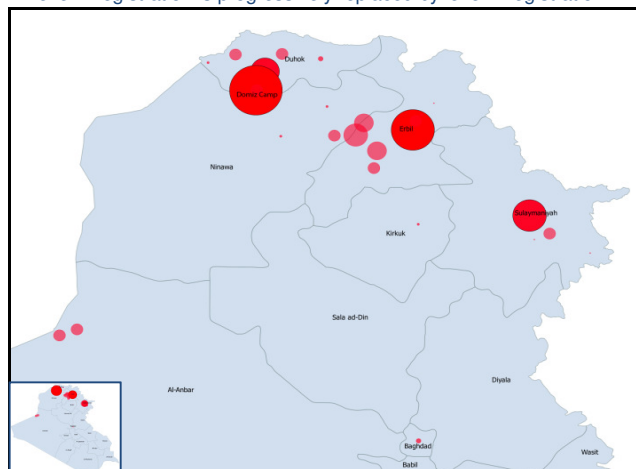

Registration Unit

Total Registered Up to Date

Individuals

Households

221,791

79,429

Registration Trend

This profile is based on **201,785** and **20,006** The total is **221,791**

proGRES registered persons (Level 2) level 1 registration * individuals

Age and Gender Breakdown

* Level 1 registration is progressively replaced by level 2 registration

Place of Origin

Governorate	Individuals	Households	% Total
Duhok	108,209	36,850	48.79%
Erbil	81,901	30,284	36.93%
Sulaymanniyah	24,784	10,361	11.17%
Anbar	4,915	1,235	2.22%
Mosul	686	211	0.31%
Kirkuk	400	130	0.18%
Other	896	358	0.40%
Total Iraq	221,791	79,429	100%

Camp and non-camp population comparison

Camps Population			
Camp	Individuals	Households	% Total
Domiz Camp	58,500	10,000	60.93%
Al-Obaidi Camp	1,781	385	1.85%
Kawergosk Camp	13,339	3,662	13.89%
Darashakran Camp	7,500	1,800	7.81%
Qushtapa Camp	4,541	1,012	4.73%
Basirma Camp	3,180	762	3.31%
Arbat Camp	2,999	853	3.12%
Akre Camp	1,446	358	1.51%
Gawilan Camp	2,727	721	2.84%
Total	96,013	19,553	100%