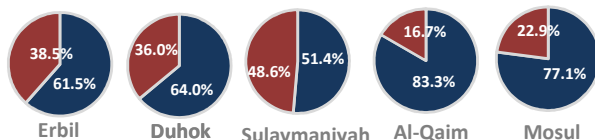

Registration Unit

Total Registered Up to Date

Individuals

Households

221,791

79,429

Registration Trend

This profile is based on **201,785** and **20,006** The total is **221,791**

proGRES registered persons (Level 2) level 1 registration * individuals

Age and Gender Breakdown

* Level 1 registration is progressively replaced by level 2 registration

Place of Origin

Governorate	Individuals	Households	% Total
Duhok	108,209	36,850	48.79%
Erbil	81,901	30,284	36.93%
Sulaymanniyah	24,784	10,361	11.17%
Anbar	4,915	1,235	2.22%
Mosul	686	211	0.31%
Kirkuk	400	130	0.18%
Other	896	358	0.40%
Total Iraq	221,791	79,429	100%