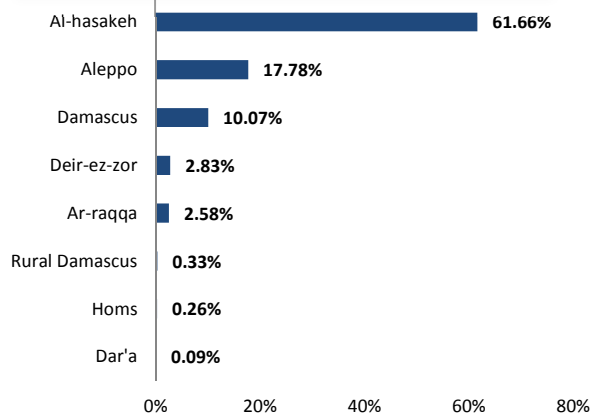

Registration Unit

Total Registered Up to Date

Individuals

Households

221,791

79,429

Registration Trend

This profile is based on **201,785** and **20,006** The total is **221,791**

proGRES registered persons (Level 2) level 1 registration * individuals

Age and Gender Breakdown

* Level 1 registration is progressively replaced by level 2 registration

Place of Origin

Governorate	Individuals	Households	% Total
Duhok	108,209	36,850	48.79%
Erbil	81,901	30,284	36.93%
Sulaymanniyah	24,784	10,361	11.17%
Anbar	4,915	1,235	2.22%
Mosul	686	211	0.31%
Kirkuk	400	130	0.18%
Other	896	358	0.40%
Total Iraq	221,791	79,429	100%