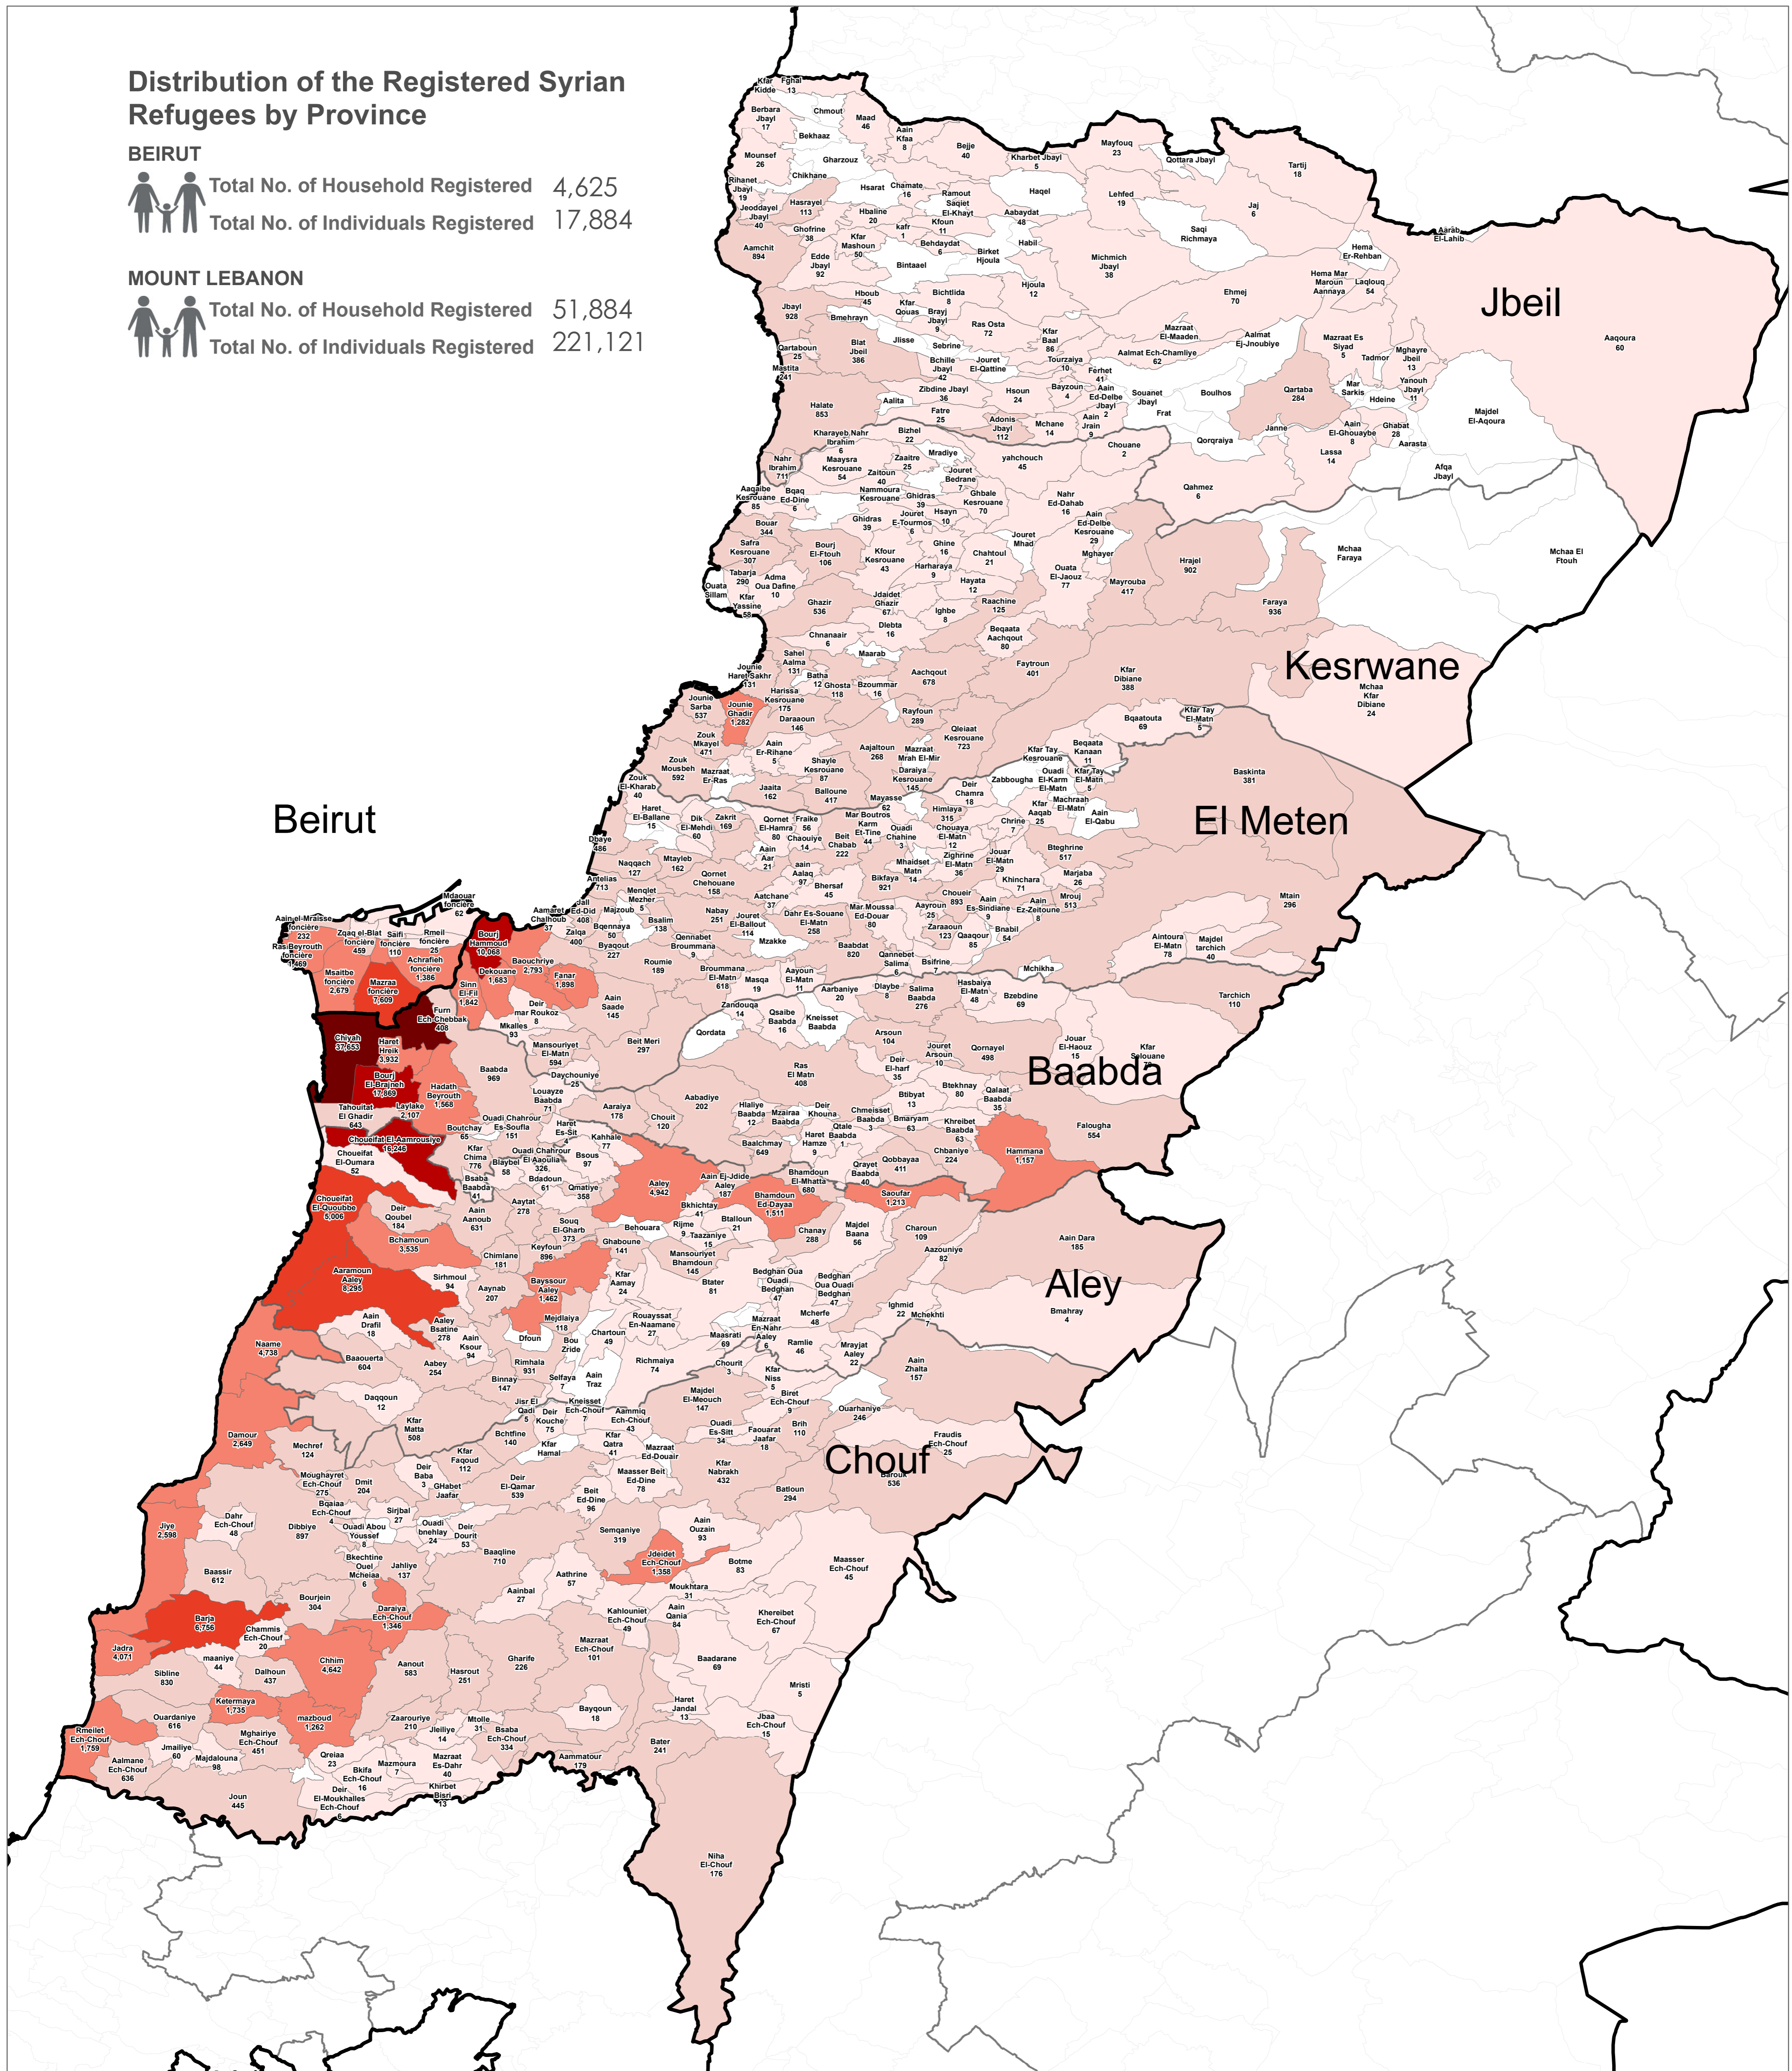

Distribution of the Registered Syrian Refugees by Province

BEIRUT

Total No. of Household Registered 4,625
Total No. of Individuals Registered 17,884

MOUNT LEBANON

Total No. of Household Registered 51,884
Total No. of Individuals Registered 221,121

Notes

Data Sources:
- Lebanese Border, Caza and Cadastral Boundaries: NPMP/PT 2005.
- Geographic Projection WGS 1984

Registered Refugees Figures by UNHCR as of 30 April 2019.
For more information contact Diana El Habr at elhabr@unhcr.org

GIS and Mapping by UNHCR. For information and updates contact Jad Ghosn: ghosn@unhcr.org

Maroun Sader: sader@unhcr.org

NPMP/PT: National Physical Master Plan for the Lebanese Territory