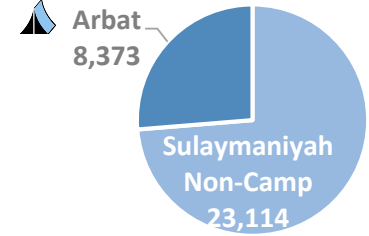

# Iraq: Syrian Refugee stats and locations, 31 May 2017

Total: 241,406 persons (79171 households)

Population in Camps and non-Camps: about 38% ( 91382 persons) live in 9 camps & 62% (150,024 persons) in non-camp/urban areas

Locations: 96.57% (233,120 persons) live in Kurdistan Region-Iraq (KR-I) including the 9 camps, 03.43 % ( 8286 persons) live in other locations in Iraq

**Duhok 83,839**

**Erbil 117,794**

**Sulaymaniyah 31,484**