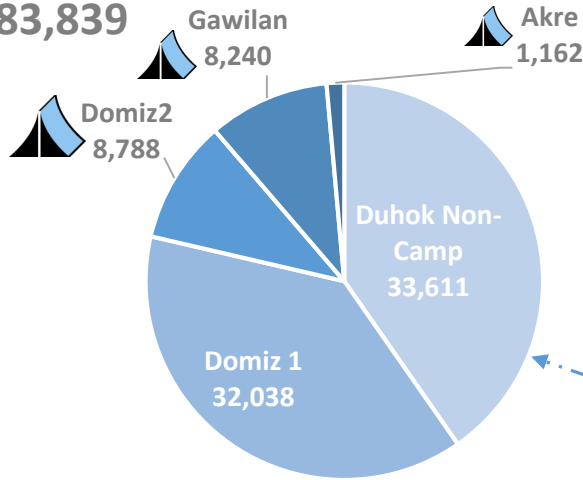

# Iraq: Syrian Refugee stats and locations, 31 May 2017

Total: 241,406 persons (79171 households)

Population in Camps and non-Camps: about 38% ( 91382 persons) live in 9 camps & 62% (150,024 persons) in non-camp/urban areas

Locations: 96.57% (233,120 persons) live in Kurdistan Region-Iraq (KR-I) including the 9 camps, 03.43 % ( 8286 persons) live in other locations in Iraq

**Duhok 83,839**

**Erbil 117,794**

**Sulaymaniyah 31,484**