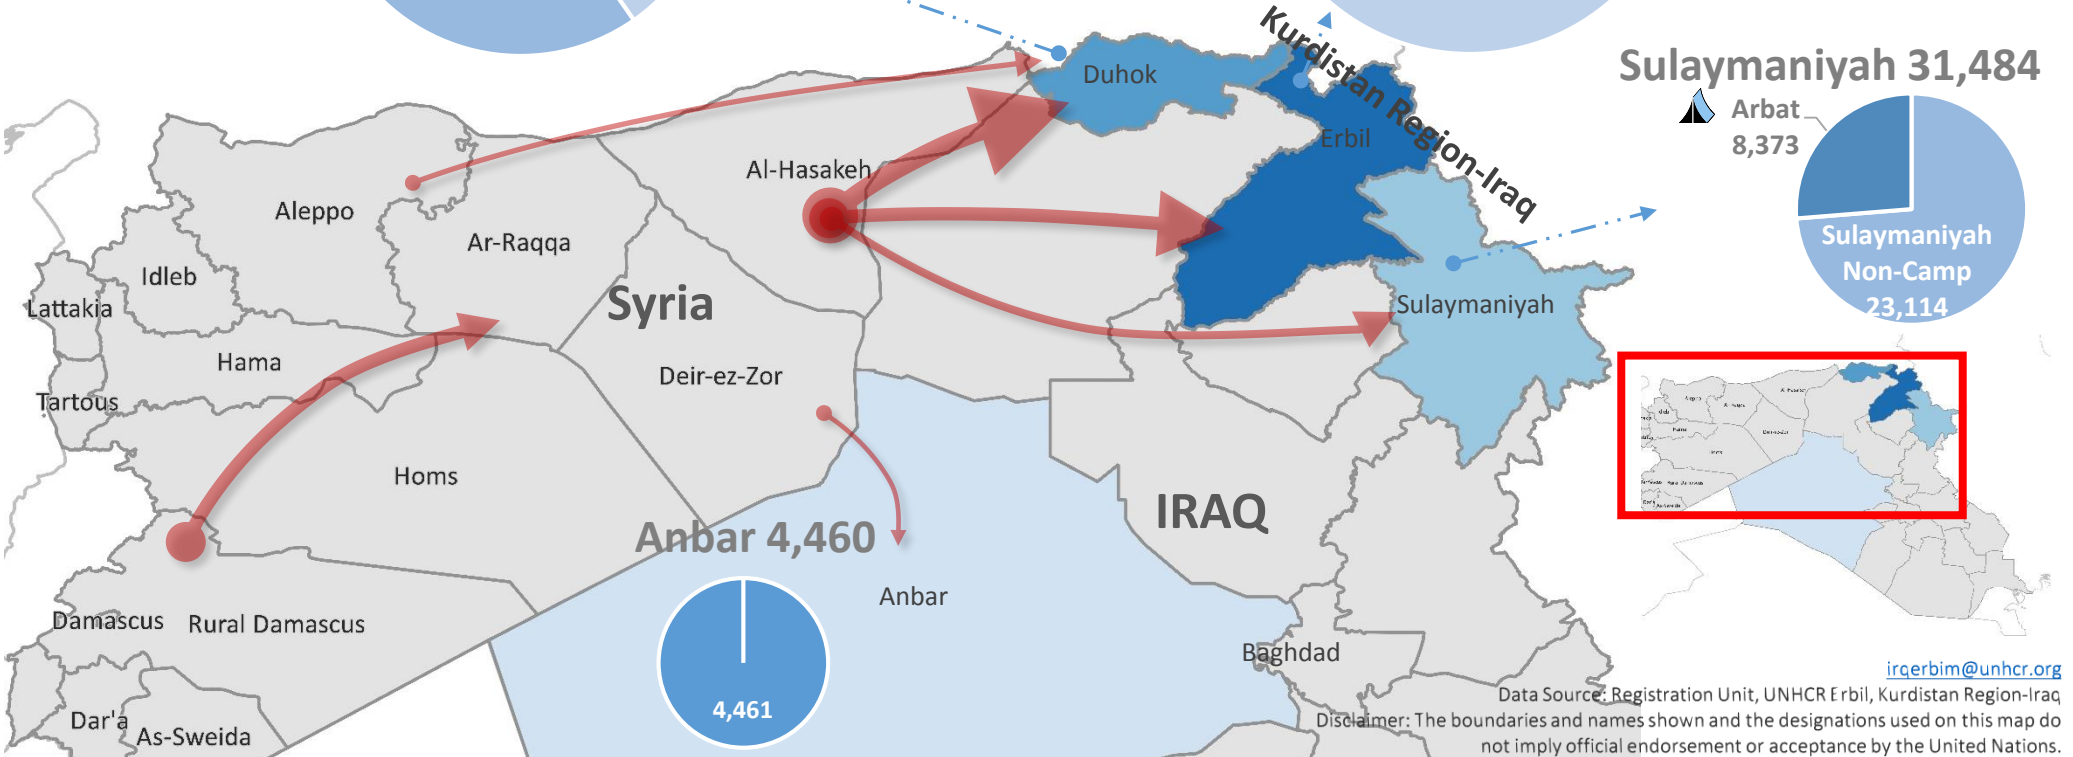

# Iraq: Syrian Refugee stats and locations, 31 May 2017

Total: 241,406 persons (79171 households)

Population in Camps and non-Camps: about 38% ( 91382 persons) live in 9 camps & 62% (150,024 persons) in non-camp/urban areas

Locations: 96.57% (233,120 persons) live in Kurdistan Region-Iraq (KR-I) including the 9 camps, 03.43 % ( 8286 persons) live in other locations in Iraq

**Duhok 83,839**

**Erbil 117,794**

**Sulaymaniyah 31,484**

[irqerbim@unhcr.org](mailto:irqerbim@unhcr.org)

Data Source: Registration Unit, UNHCR Erbil, Kurdistan Region-Iraq  
 Disclaimer: The boundaries and names shown and the designations used on this map do not imply official endorsement or acceptance by the United Nations.