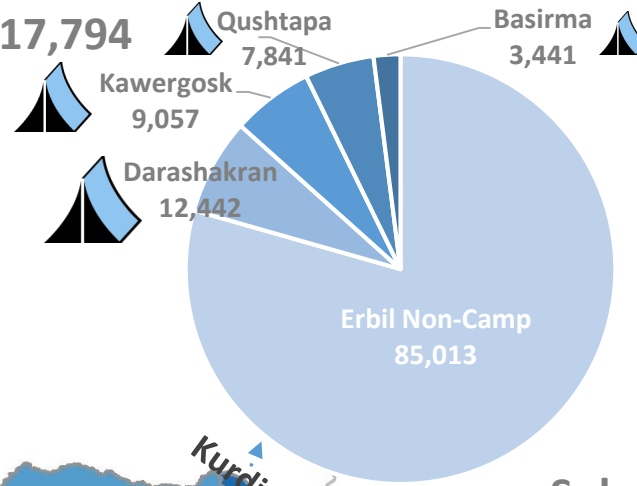

# Iraq: Syrian Refugee stats and locations, 31 May 2017

Total: 241,406 persons (79171 households)

Population in Camps and non-Camps: about 38% ( 91382 persons) live in 9 camps & 62% (150,024 persons) in non-camp/urban areas

Locations: 96.57% (233,120 persons) live in Kurdistan Region-Iraq (KR-I) including the 9 camps, 03.43 % ( 8286 persons) live in other locations in Iraq

**Duhok 83,839**

**Erbil 117,794**

**Sulaymaniyah 31,484**