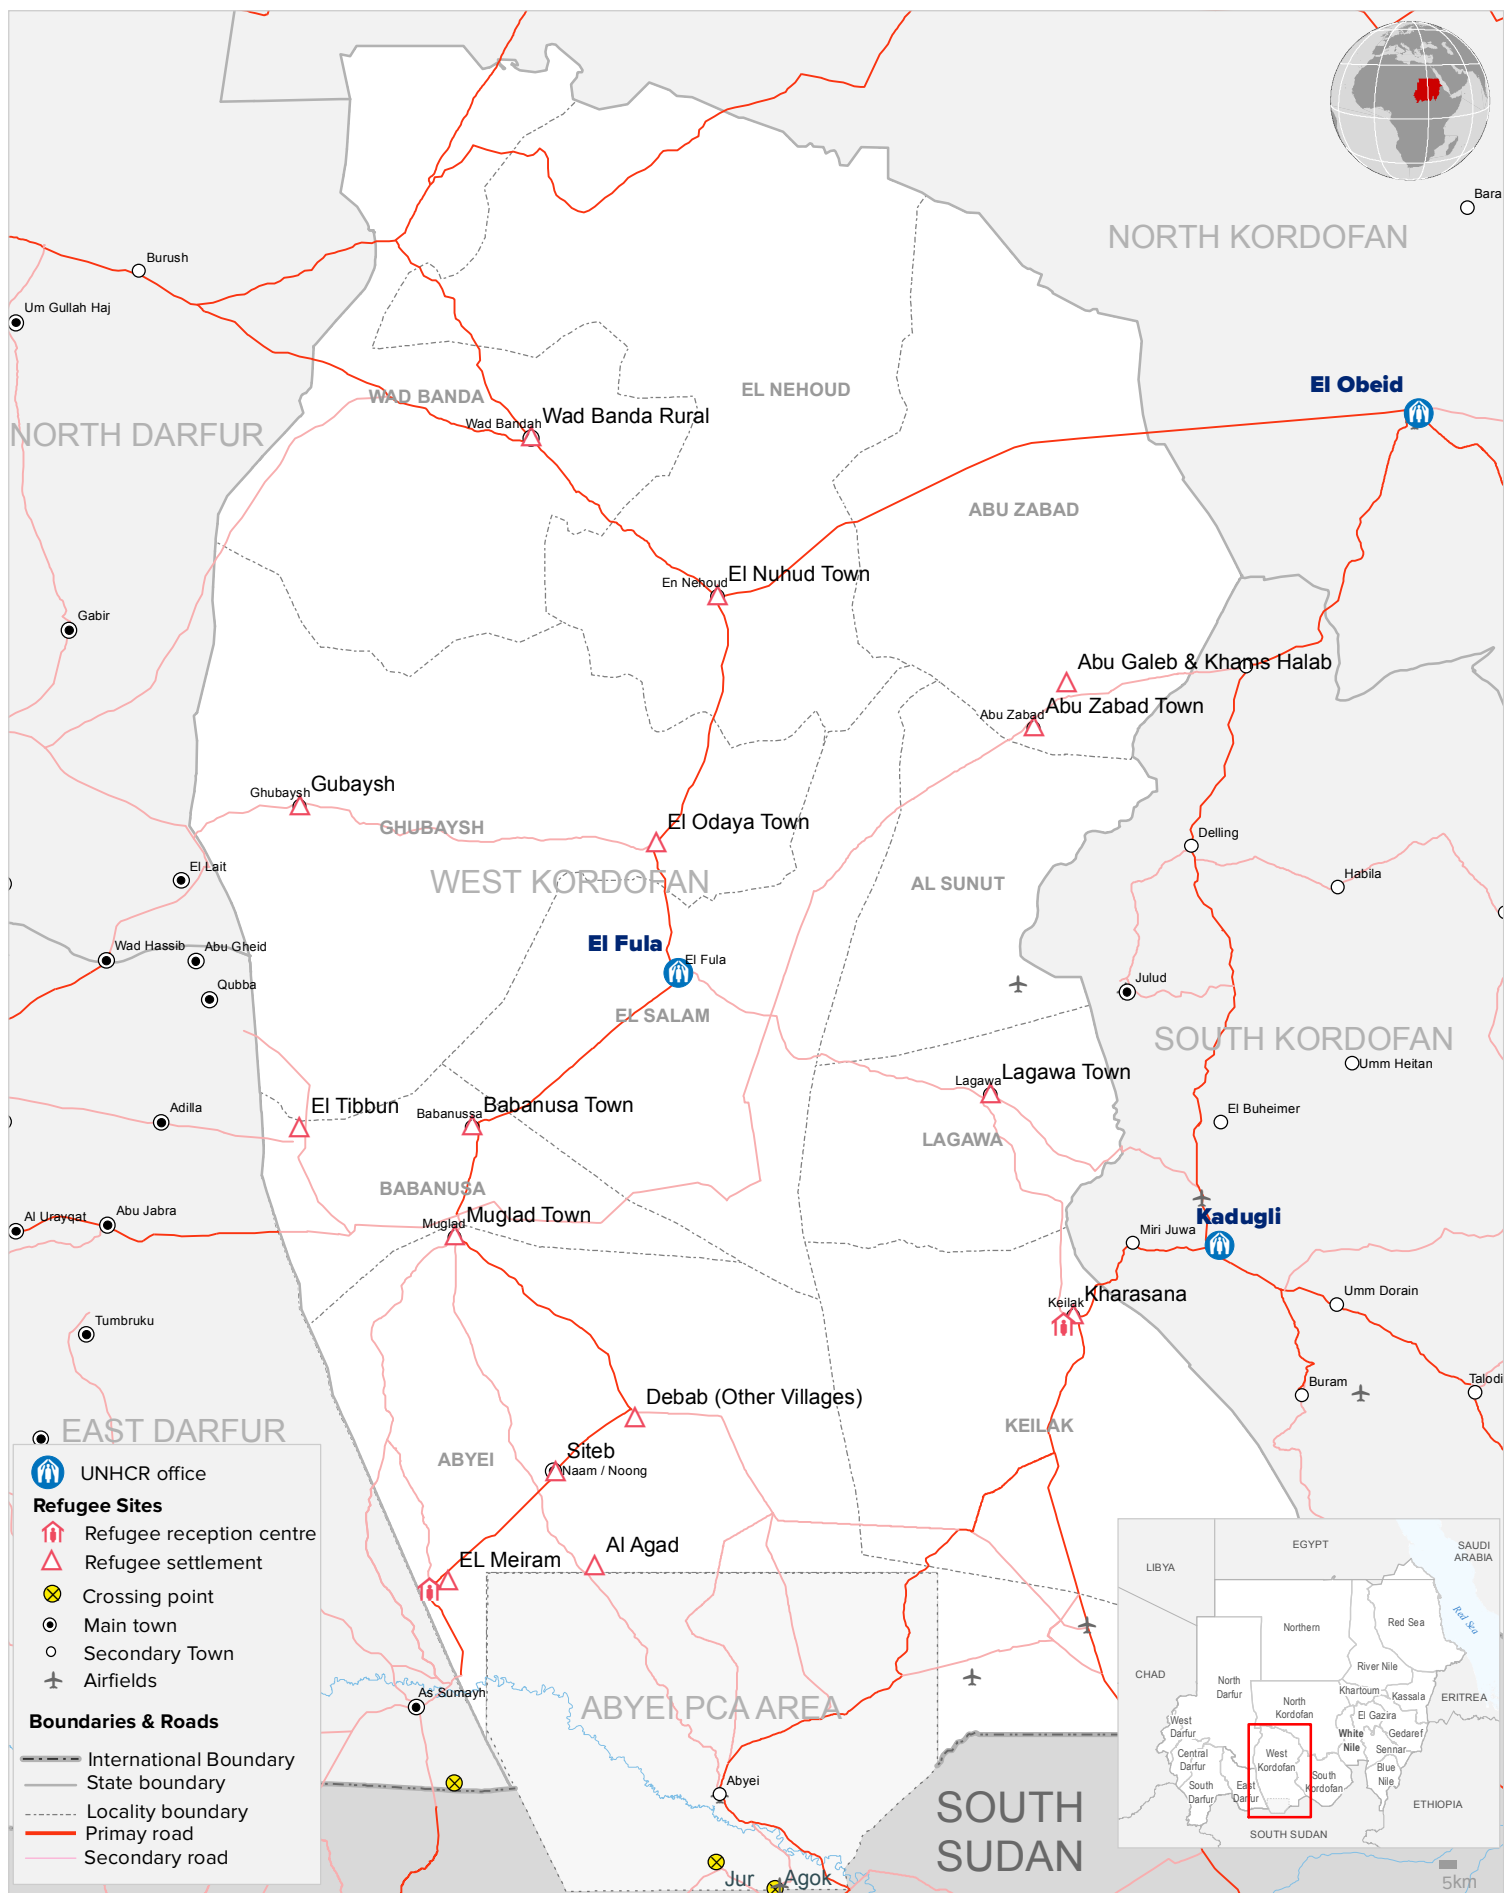

SUDAN: West Kordofan State

UNHCR presence and refugee locations

As of 04 Sep 2019

The boundaries and names shown and the designations used on this map do not imply official endorsement or acceptance by the United Nations. Final boundary between the Republic of Sudan and the Republic of South Sudan has not yet been determined. ** Final status of the Abyei area is not yet determined.