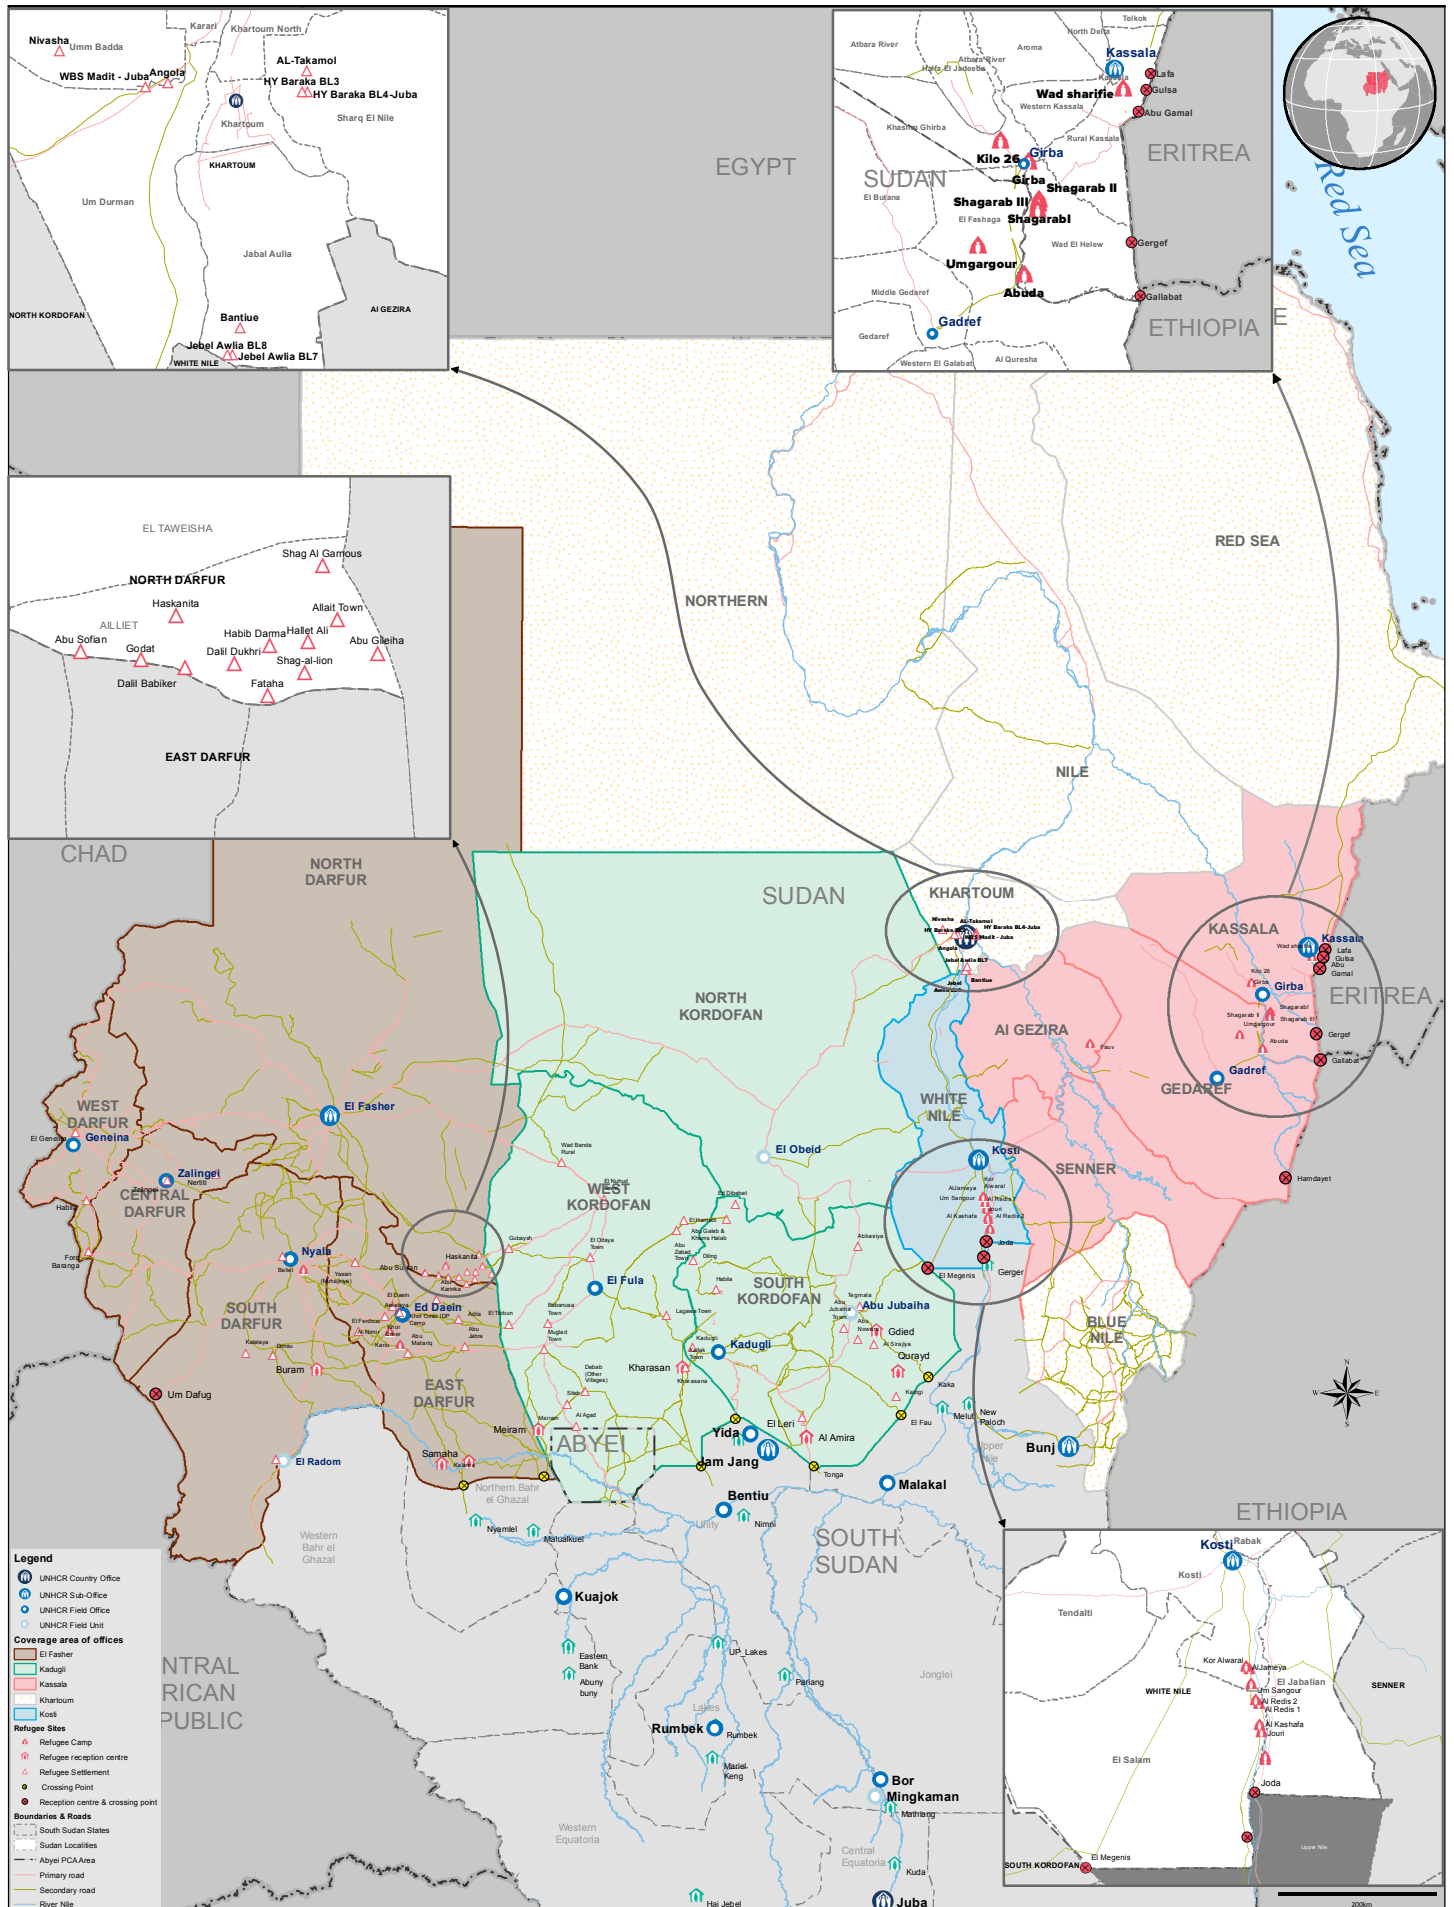

Sudan : UNHCR Operational Reference Map

As of 26 Aug 2019

The boundaries and names shown and the designations used on this map do not imply official endorsement or acceptance by the United Nations. Final boundary between the Republic of Sudan and the Republic of South Sudan has not yet been determined.

Creation date: 26/08/2019 Sources: Geodata: UNHCR, OCHA. Author: UNHCR Feedback: MOAHMEDM@UNHCR.ORG,WINA@UNHCR.ORG