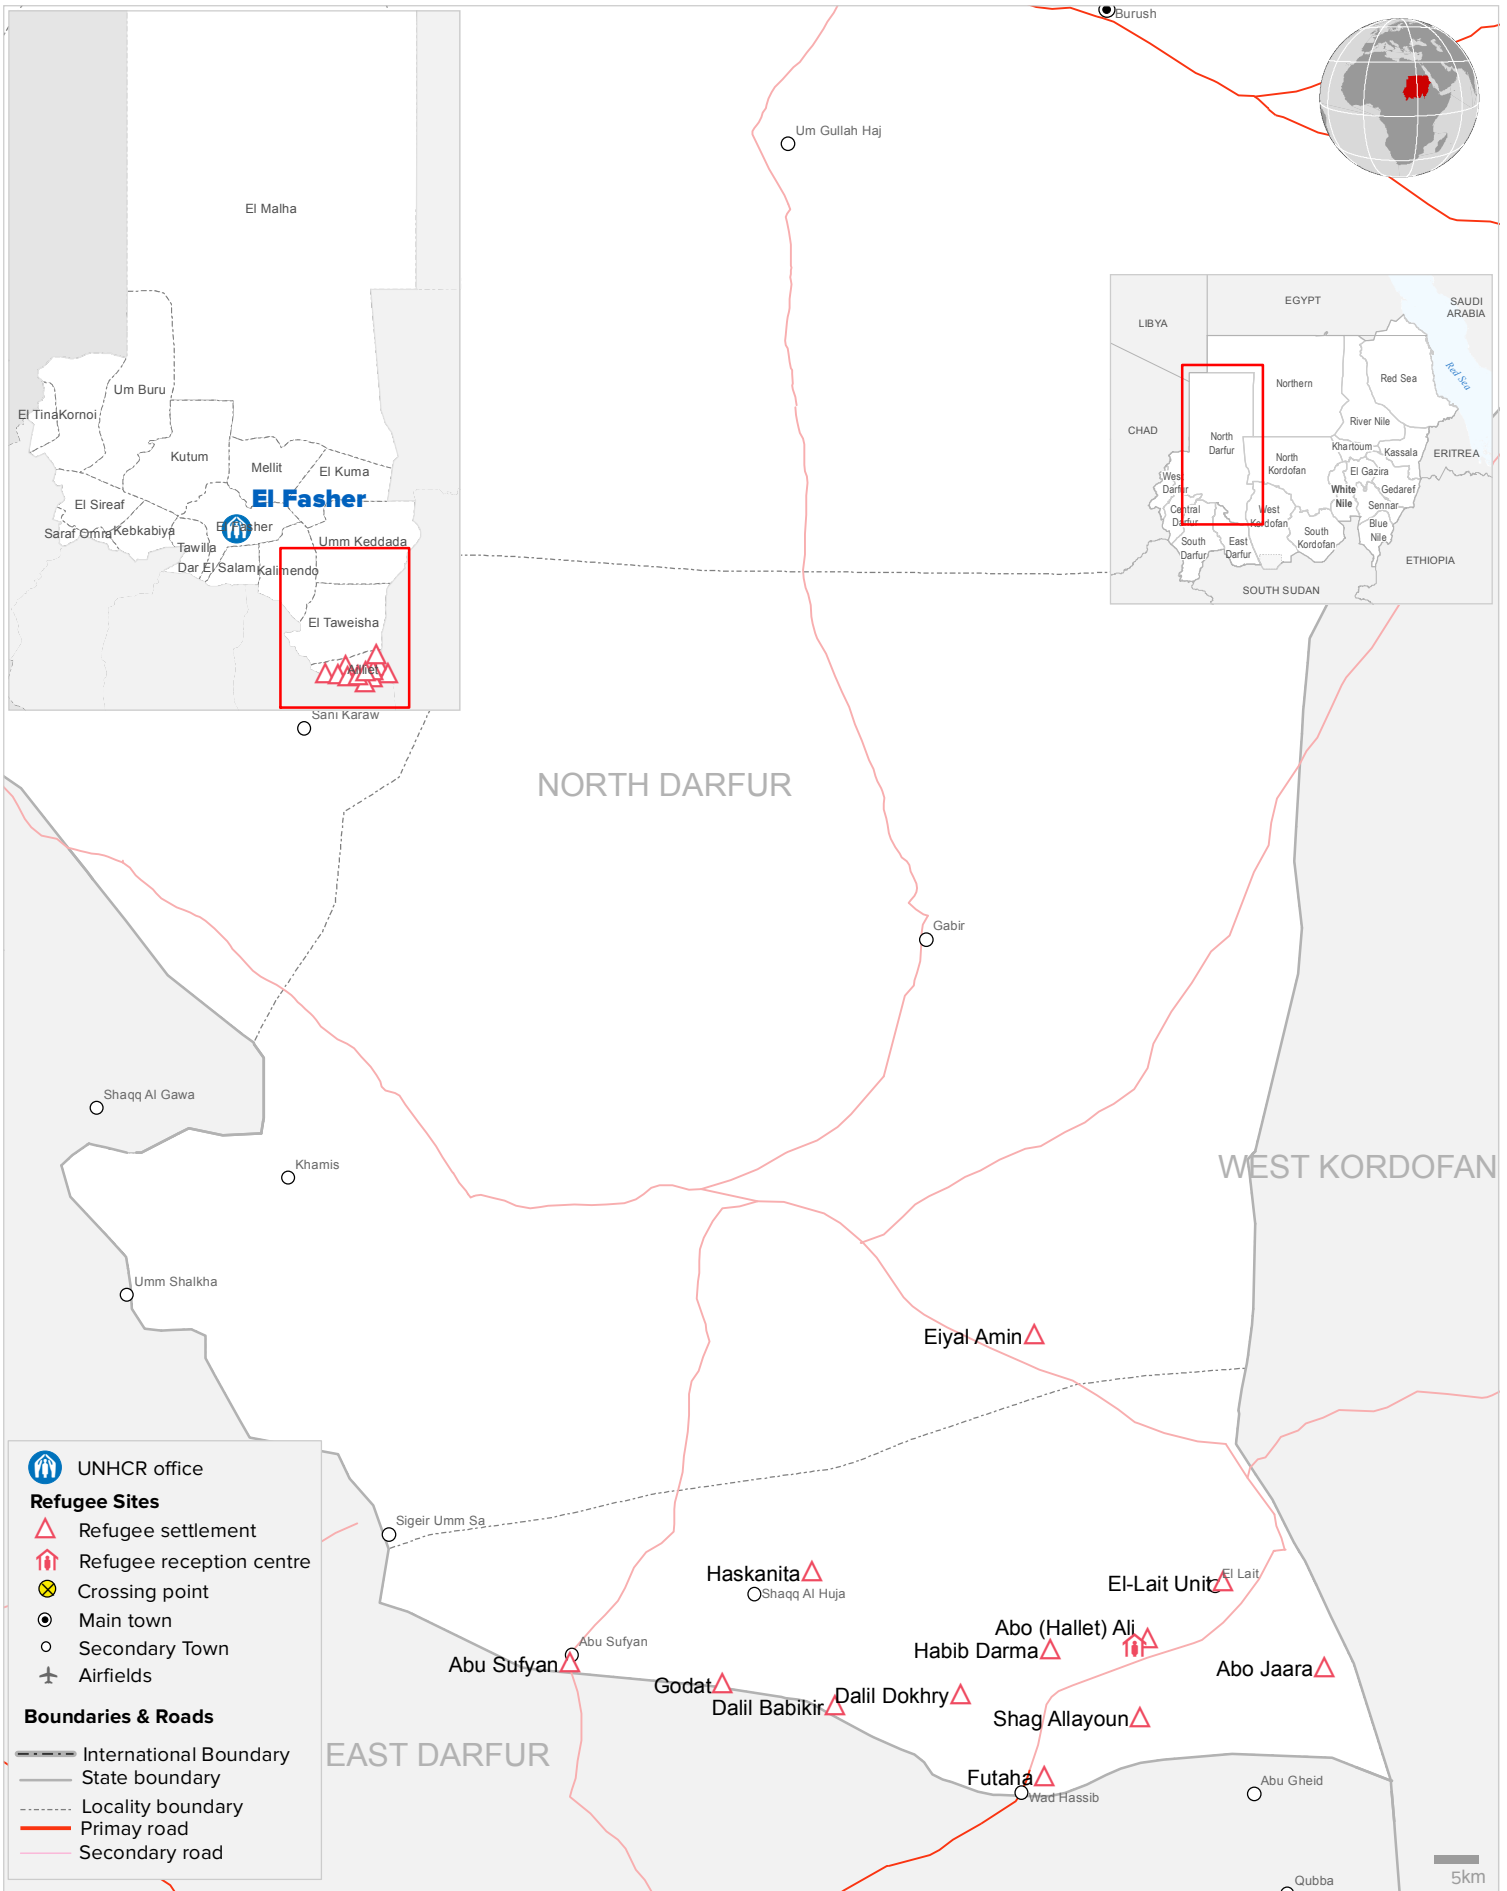

# SUDAN: North Darfur State

## UNHCR presence and refugee locations

As of 04 Sep 2019

**UNHCR**  
The UN Refugee Agency

The boundaries and names shown and the designations used on this map do not imply official endorsement or acceptance by the United Nations. Final boundary between the Republic of Sudan and the Republic of South Sudan has not yet been determined. \*\* Final status of the Abyei area is not yet determined.