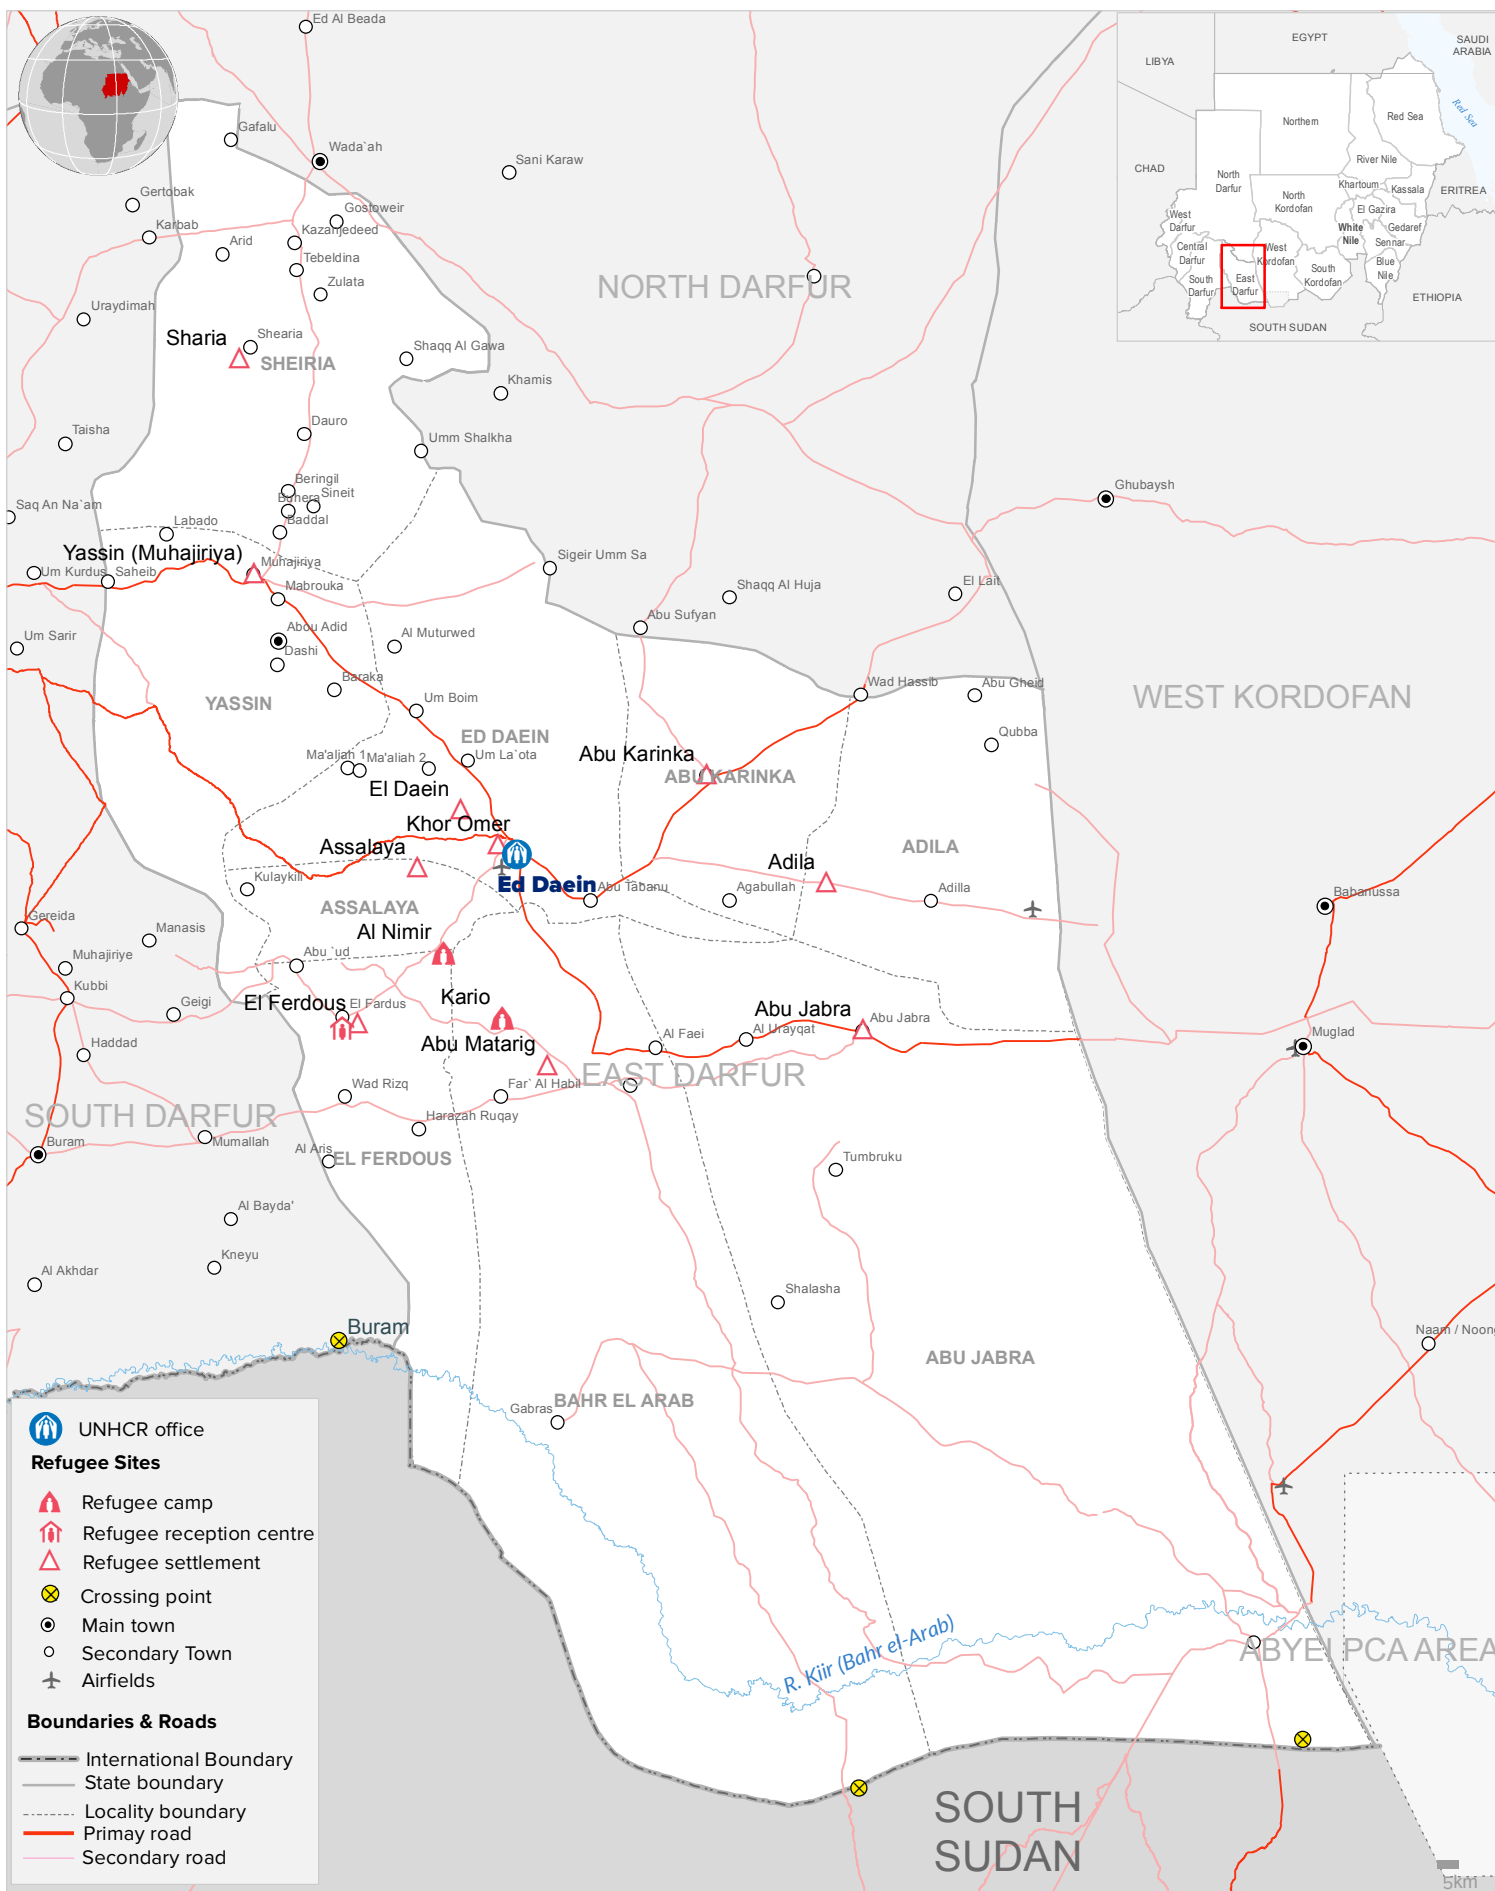

SUDAN: East Darfur State

UNHCR presence and refugee locations

As of 04 Sep 2019

UNHCR
The UN Refugee Agency

The boundaries and names shown and the designations used on this map do not imply official endorsement or acceptance by the United Nations. Final boundary between the Republic of Sudan and the Republic of South Sudan has not yet been determined. ** Final status of the Abyei area is not yet determined.

Creation date: 04 Sep 2019 Sources: Geodata: UNHCR, OCHA. Author: UNHCR Sudan Feedback: MOAHMEDM@UNHCR.ORG, WINA@UNHCR.ORG