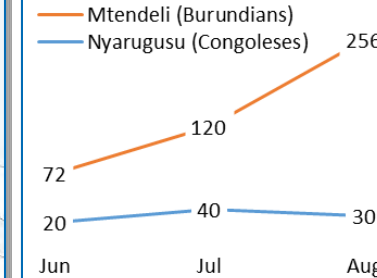

Average nbr. of New Arrivals per Day

NDUTA CAMP (Opened 04/10/15)

	DRC, Ministry of Home Affairs
	AIRD, DRC
	DRC (CS), HelpAge & IRC (+PSN), MSF-CH, Plan International (+PSN, +CS), TRCS (+CS), UNICEF, WLAC
	Plan International, TRCS, UNICEF
	IRC, MSF-CH, Plan International, WLAC
	WLAC
	IRC, MOH, MSF-CH, UNFPA, UNICEF, WHO, World Vision
	MSF-CH, World Vision
	DRC (Hot Meals), WFP, World Vision
	DRC, GNT, HelpAge, IRC, OXFAM, Plan International, REDES, TCRS, WFP
	CARITAS, DRC, Plan International, REDES (DAFI), Save the Children, TCRS (YALP), UNICEF,
	DRC, HelpAge, Plan International
	MSF-CH, OXFAM, UNICEF (Schools)
	REDES
	AIRD, IOM
	55, 473
	0
	22