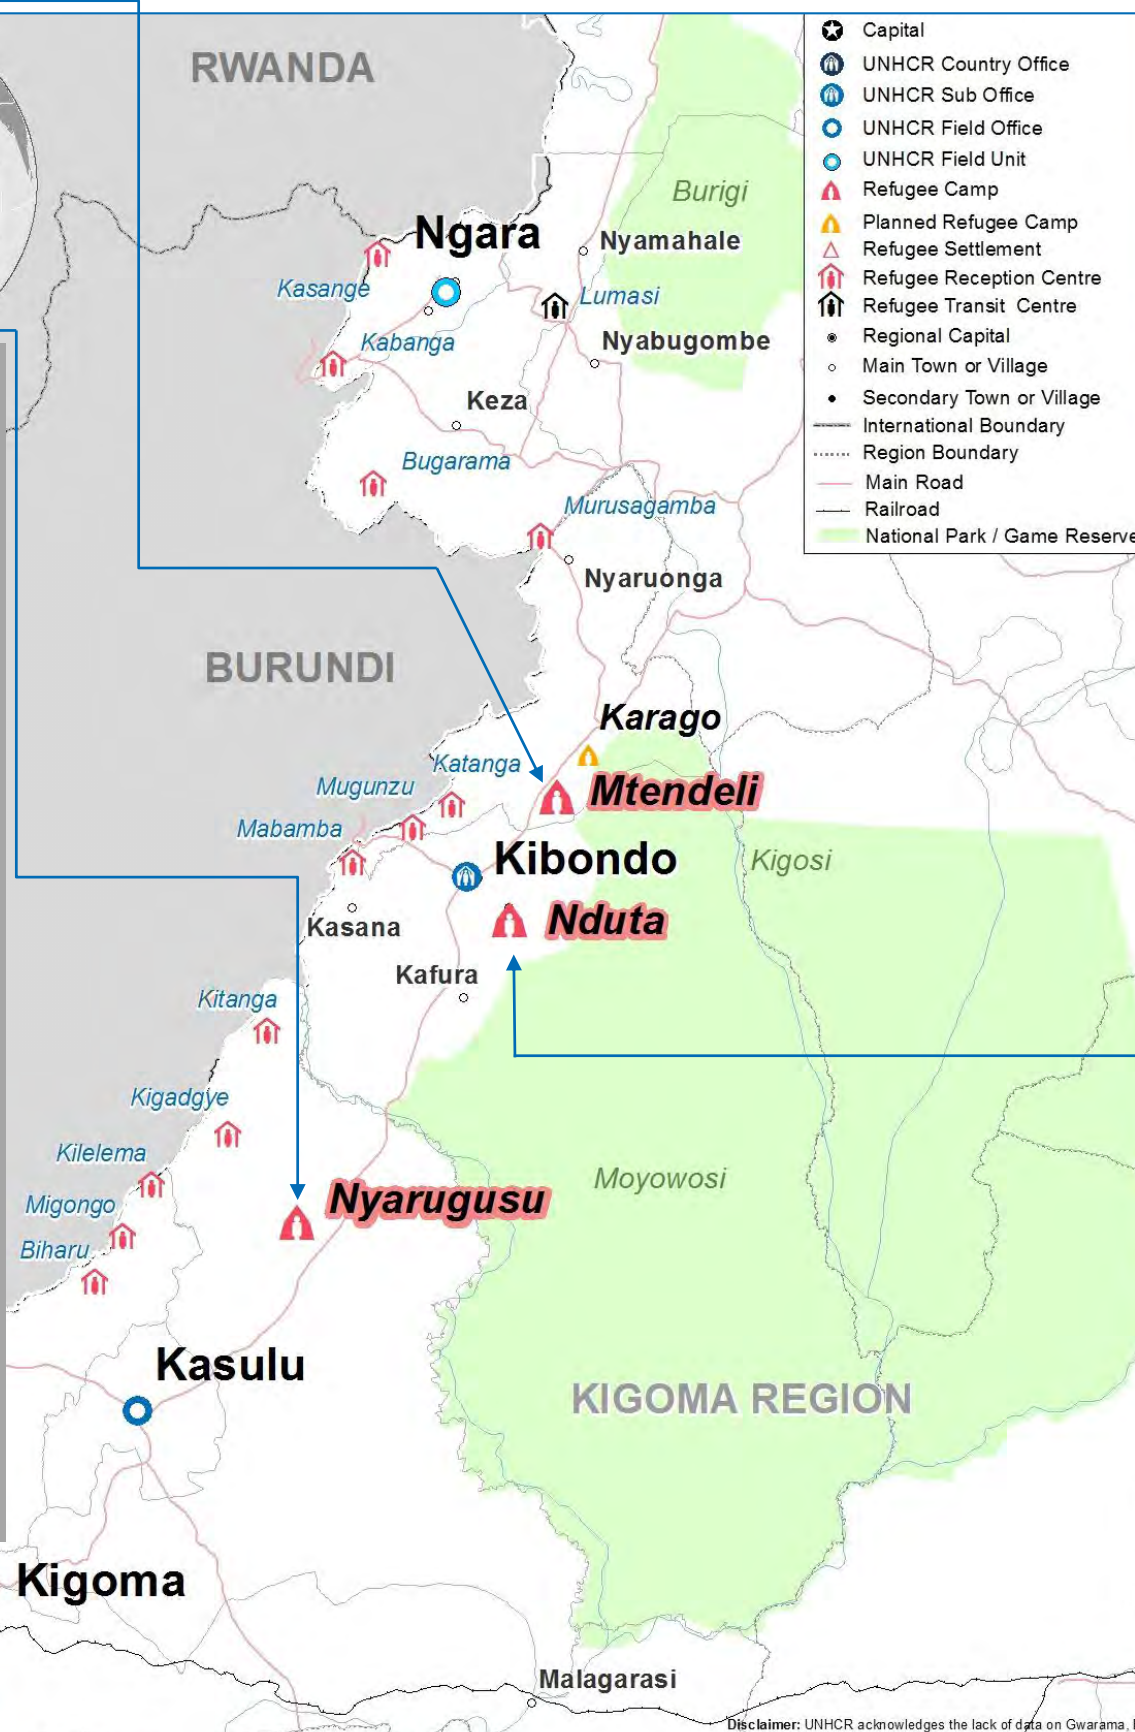

NYARUGUSU CAMP (Opened 16/11/96)

	Ministry of Home Affairs, TWESA
	AIRD, CEMDO, TWESA
	IOM, IRC (+PSN, +CS), Save the Children (CS), TRCS & UNICEF & WLCA (+CS)
	IRC, Save the Children, TRCS, UNFPA, UNICEF, WLAC
	IRC, Save the Children, TRCS, UNFPA, UNICEF, WLAC
	WLAC
	IFRC, IRC, MOH, MSF-CH, TRCS, UNFPA, UNICEF, WHO
	TRCS
	ADRA, TWESA, WFP
	GNT, IRC, OXFAM
	IRC, Save the Children (YALP), UNICEF
	AIRD, CEMDO, IRC, OXFAM, Save the Children, TCRS, UNICEF
	OXFAM, MSF-CH, TRCS, TWESA, UNICEF, Water Mission
	CEMDO, REDES
	AIRD, IOM
	131, 842
	30
	18

	CCCM		Health		WASH
	Shelter		Nutrition		Environment
	Protection		Food Sec.		Logistic & Tran.
	Child Prot.		Livelihood		Nbr. of Partners
	SGBV		Education		Average Nbr. New Arrivals per day (*) New arrival of Burundian per day (*) New Arrival of Congolese per day
	Legal Assist.		NFI-CRI		Nbr. of Refugee in Camp (*) 7,928 New arrival from Burundi (*) 65,336 Refugees pre-crisis, 66,506 new arrivals from Burundi

- Capital
- UNHCR Country Office
- UNHCR Sub Office
- UNHCR Field Office
- UNHCR Field Unit
- Refugee Camp
- Planned Refugee Camp
- Refugee Settlement
- Refugee Reception Centre
- Refugee Transit Centre
- Regional Capital
- Main Town or Village
- Secondary Town or Village
- International Boundary
- Region Boundary
- Main Road
- Railroad
- National Park / Game Reserve