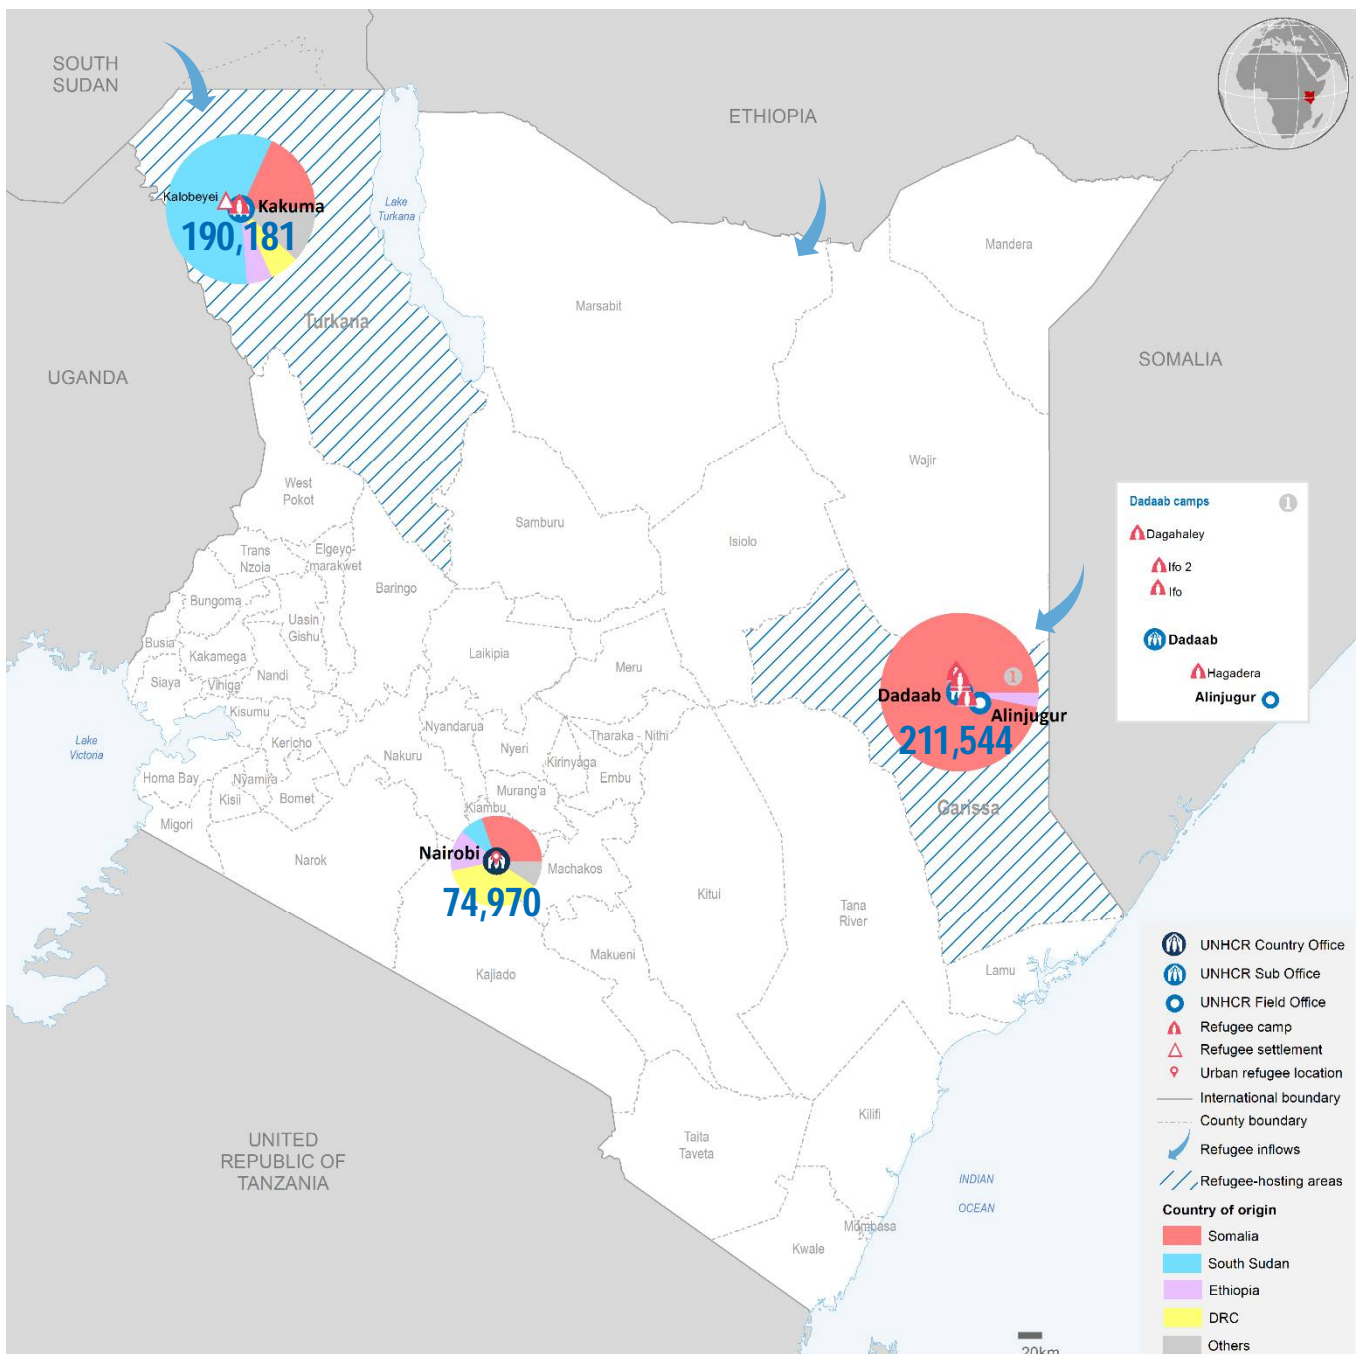

The boundaries and names shown and the designations used on this map do not imply official endorsement or acceptance by the United Nations.

Sources: UNHCR Kenya. Statistics based on UNHCR's Refugee Registration System, proGres Author: UNHCR Kenya - Data Management Unit Nairobi Feedback: kennaadm@unhcr.org