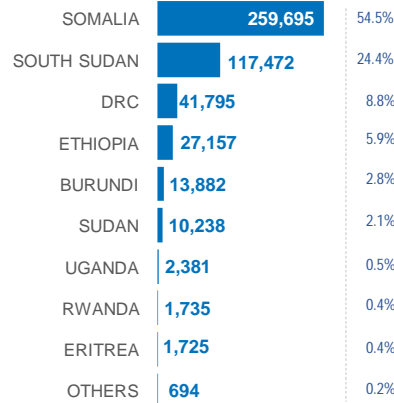

# 476,695

REGISTERED REFUGEES AND ASYLUM-SEEKERS

### HOST LOCATIONS

**84%**  
Living in camps

**16%**  
Living in urban areas

### COUNTRIES OF ORIGIN