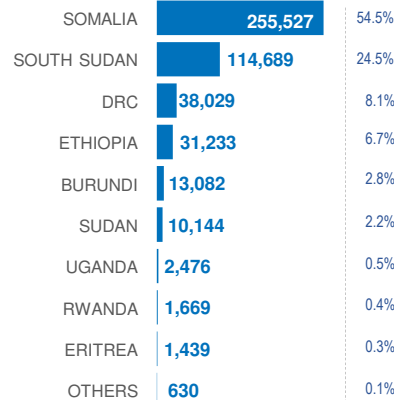

KENYA

Registered refugees and asylum-seekers

as of 31 May 2018

468,910

REGISTERED REFUGEES AND ASYLUM-SEEKERS

HOST LOCATIONS

84%
Living in camps

16%
Living in urban areas

COUNTRIES OF ORIGIN

DEMOGRAPHICS

age and gender

LEGAL STATUS

The boundaries and names shown and the designations used on this map do not imply official endorsement or acceptance by the United Nations.

Sources: UNHCR Kenya. Statistics based on UNHCR's Refugee Registration System, proGres Author: UNHCR Kenya - Data Management Unit Nairobi Feedback: kennaodm@unhcr.org