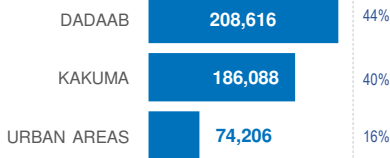

KENYA

Registered refugees and asylum-seekers

as of 31 May 2018

468,910

REGISTERED REFUGEES AND ASYLUM-SEEKERS

HOST LOCATIONS

84%
Living in camps

16%
Living in urban areas