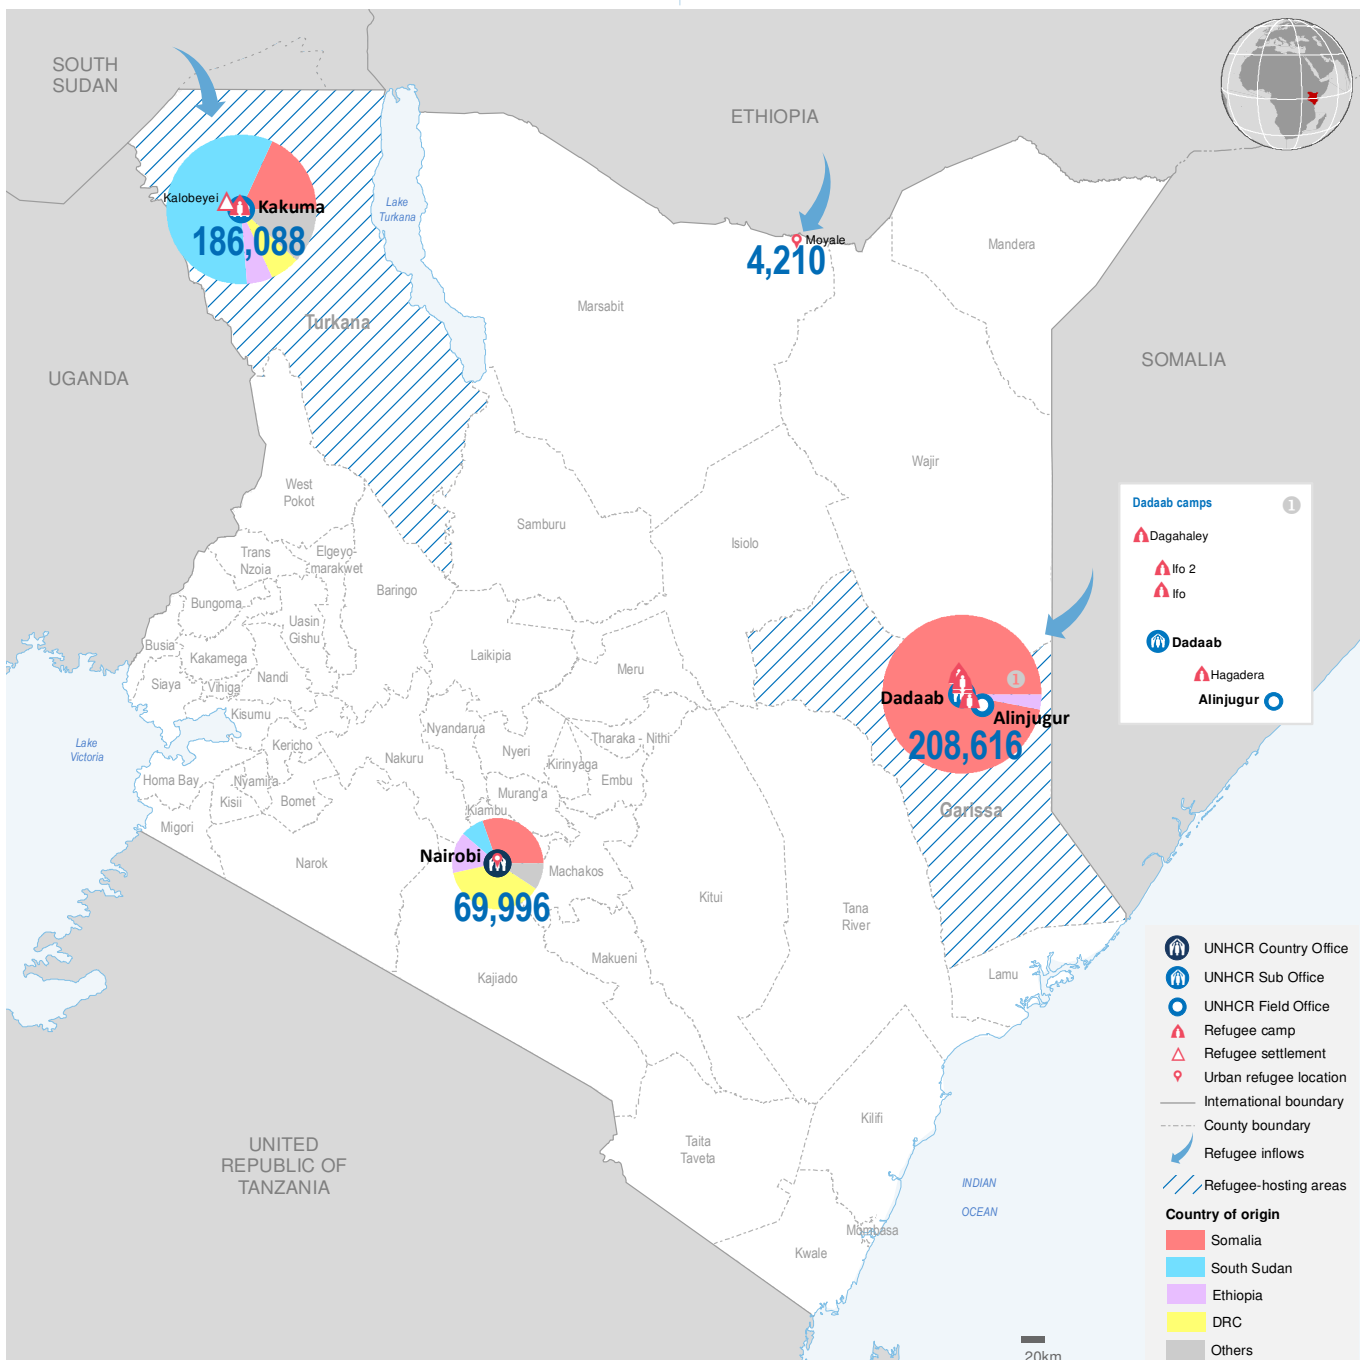

KENYA

Registered refugees and asylum-seekers

as of 31 May 2018

468,910

REGISTERED REFUGEES AND ASYLUM-SEEKERS

HOST LOCATIONS

84%
Living in camps

16%
Living in urban areas

COUNTRIES OF ORIGIN

DEMOGRAPHICS

age and gender

LEGAL STATUS

The boundaries and names shown and the designations used on this map do not imply official endorsement or acceptance by the United Nations.

Sources: UNHCR Kenya. Statistics based on UNHCR's Refugee Registration System, proGres Author: UNHCR Kenya - Data Management Unit Nairobi Feedback: kennaodm@unhcr.org