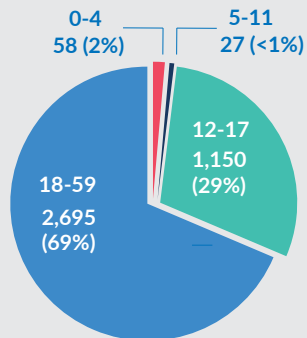

## Key Figures

3,930\* individuals

209 women

2,486 men

1,235 children (1,138 UAC)

## Gender / Age

## Length of detention

Avg: 8 months

Min: 4 days

Max: 4.5 years