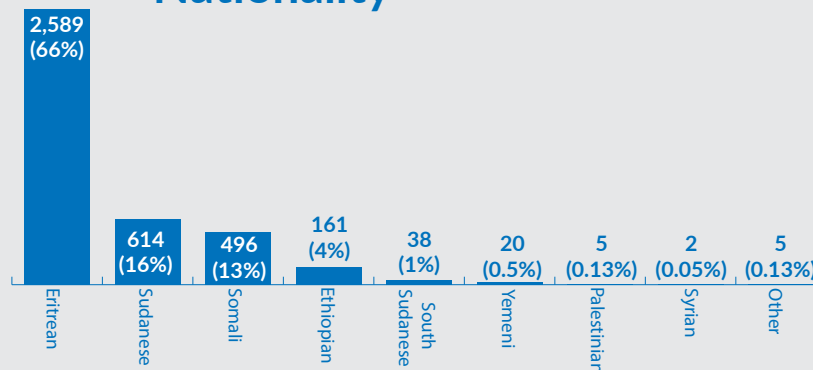

Nationality