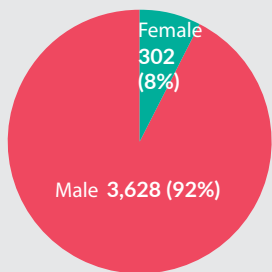

Key Figures

3,930* individuals

209 women

2,486 men

1,235 children (1,138 UAC)

Gender / Age