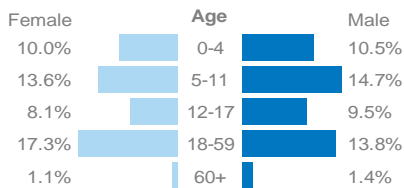

SOMALIA

Somali returnees from Kenya at 30 November 2018

82,840
refugee returnees (2014 - 2018)

Age, gender composition

Women and children combined represent 85% of all returnees to date

Somali returnees by destination

Region	Individuals	Percent
Lower Juba	53,239	64%
Banadir	14,797	18%
Bay	9,318	11%
Gedo	2,922	4%
Middle Juba	1,541	2%
Middle Shabelle	798	1%
Lower Shabelle	117	0%
Hiraan	42	0%
Bari	12	0%
Nugaal	13	0%
Woq. Galbeed	18	0%
Other	23	0%
TOTAL	82,840	100%