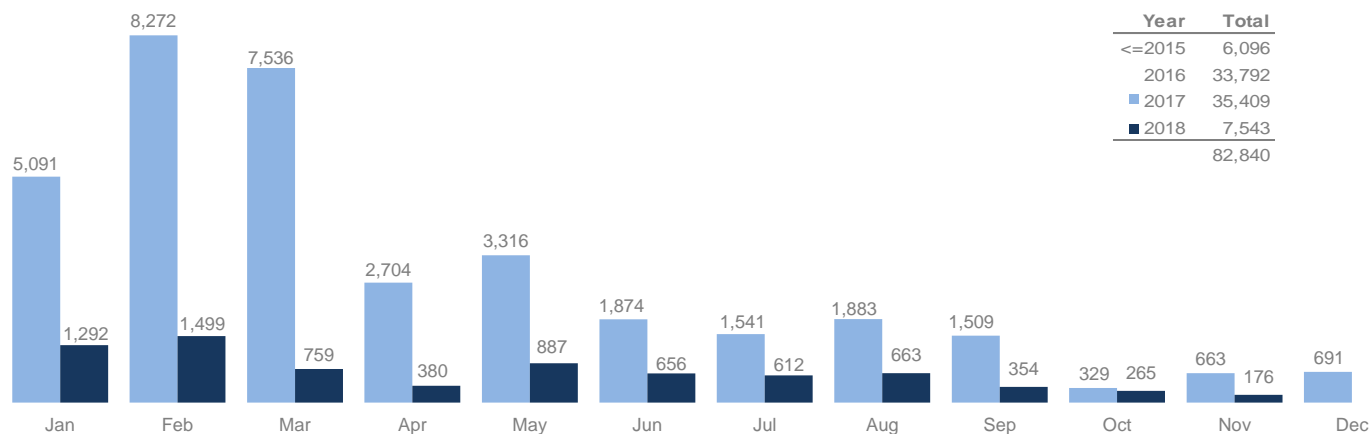

SOMALIA

Somali returnees from Kenya at 30 November 2018

82,840
refugee returnees (2014 - 2018)

Age, gender composition

Women and children combined represent 85% of all returnees to date

Somali returnees by destination

Region	Individuals	Percent
Lower Juba	53,239	64%
Banadir	14,797	18%
Bay	9,318	11%
Gedo	2,922	4%
Middle Juba	1,541	2%
Middle Shabelle	798	1%
Lower Shabelle	117	0%
Hiraan	42	0%
Bari	12	0%
Nugaal	13	0%
Woq. Galbeed	18	0%
Other	23	0%
TOTAL	82,840	100%

Data on destinations for returnees from Kenya are generally based on the place of initial return. In the case of arrivals by road convoy in 2017, the final destination declared on arrival is used.

Returnees from Kenya by month