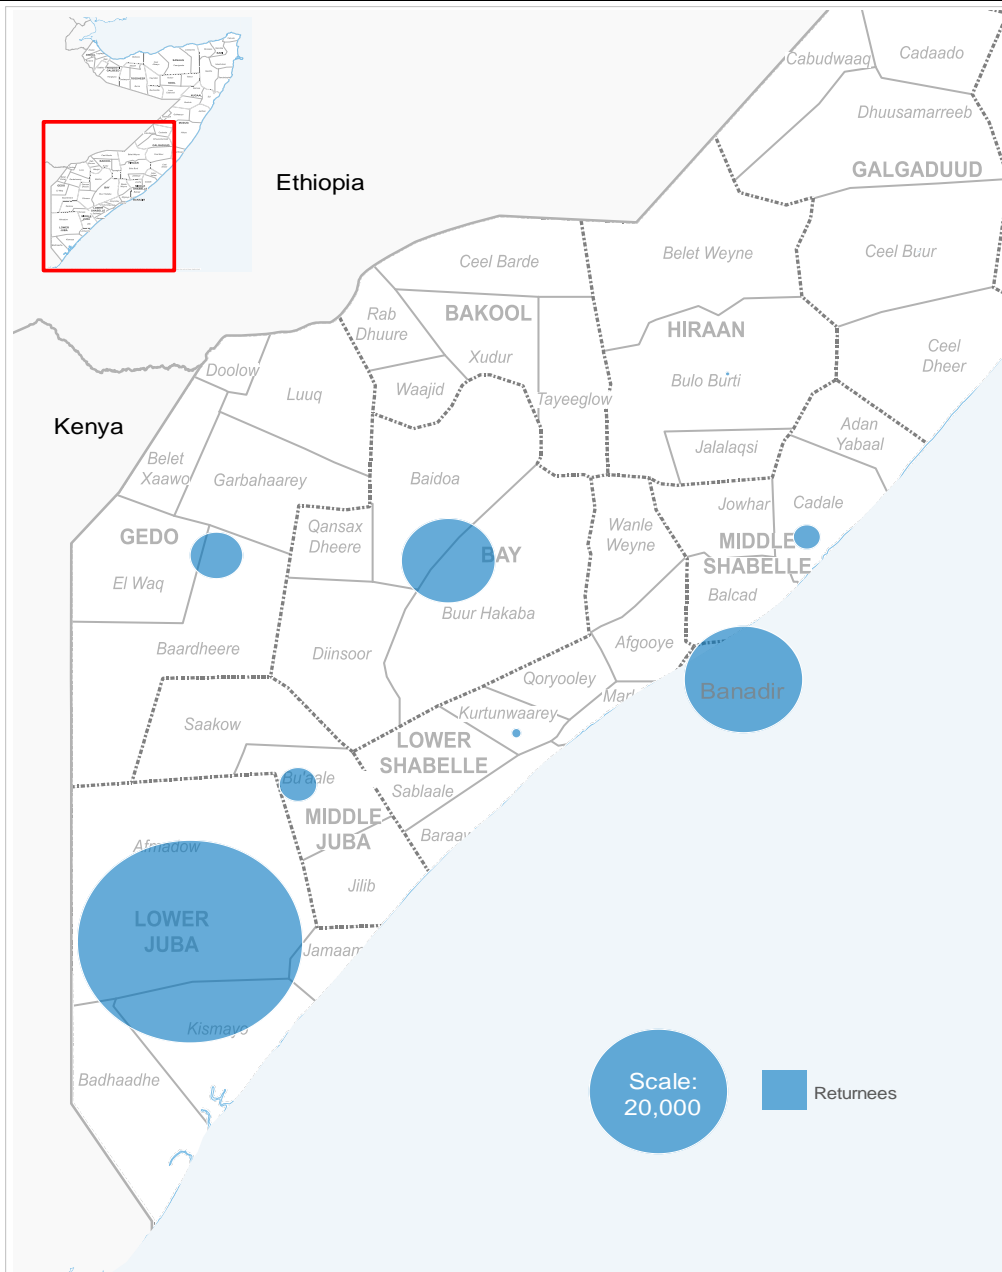

SOMALIA

Somali returnees from Kenya at 30 November 2018

82,840
refugee returnees (2014 - 2018)

Age, gender composition

Women and children combined represent 85% of all returnees to date

Somali returnees by destination

Region	Individuals	Percent
Lower Juba	53,239	64%
Banadir	14,797	18%
Bay	9,318	11%
Gedo	2,922	4%
Middle Juba	1,541	2%
Middle Shabelle	798	1%
Lower Shabelle	117	0%
Hiraan	42	0%
Bari	12	0%
Nugaal	13	0%
Woq. Galbeed	18	0%
Other	23	0%
TOTAL	82,840	100%

Data on destinations for returnees from Kenya are generally based on the place of initial return. In the case of arrivals by road convoy in 2017, the final destination declared on arrival is used.

Returnees from Kenya by month