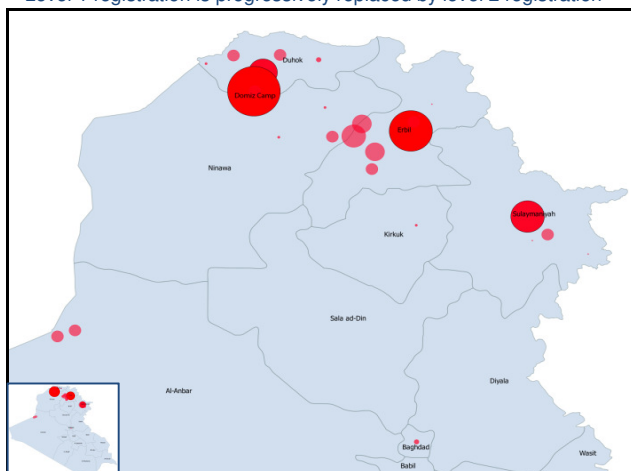

Registration Unit

**Total Registered
Up to Date**

Individuals

225,548

Households

80,515

Registration Trend

This profile is based on **202,735** and **22,813** The total is **225,548**

proGRES registered persons (Level 2) level 1 registration * individuals

Age and Gender Breakdown

* Level 1 registration is progressively replaced by level 2 registration

Place of Origin

Governorate	Individuals	Households	% Total
Duhok	109,389	37,411	48.50%
Erbil	84,043	30,686	37.26%
Sulaymanniyah	25,293	10,515	11.21%
Anbar	4,920	1,236	2.18%
Mosul	577	178	0.26%
Kirkuk	430	131	0.19%
Other	896	358	0.40%
Total Iraq	225,548	80,515	100%

Camp and non-camp population comparison

Camps Population			
Camp	Individuals	Households	% Total
Domiz Camp	58,500	10,000	61.17%
Al-Obaidi Camp	1,781	385	1.86%
Kawergosk Camp	13,412	3,696	14.02%
Darashakran Camp	7,500	1,800	7.84%
Qushtapa Camp	4,373	976	4.57%
Basirma Camp	2,923	700	3.06%
Arbat Camp	3,000	853	3.14%
Akre Camp	1,422	349	1.49%
Gawilan Camp	2,720	722	2.84%
Total	95,631	19,481	100%