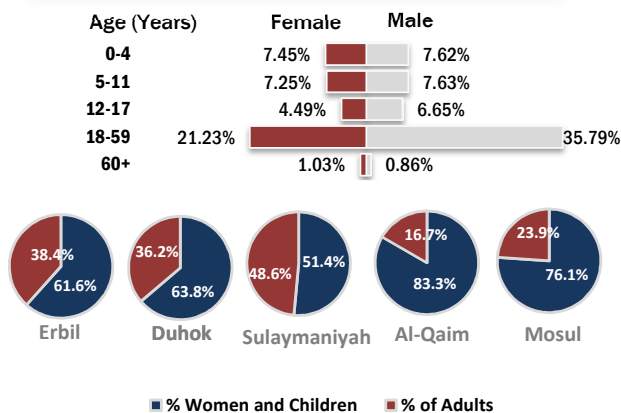

Registration Unit

**Total Registered
Up to Date**

Individuals

225,548

Households

80,515

Registration Trend

This profile is based on **202,735** and **22,813** The total is **225,548**

proGRES registered persons (Level 2) level 1 registration * individuals

Age and Gender Breakdown

* Level 1 registration is progressively replaced by level 2 registration

Place of Origin

Governorate	Individuals	Households	% Total
Duhok	109,389	37,411	48.50%
Erbil	84,043	30,686	37.26%
Sulaymanniyah	25,293	10,515	11.21%
Anbar	4,920	1,236	2.18%
Mosul	577	178	0.26%
Kirkuk	430	131	0.19%
Other	896	358	0.40%
Total Iraq	225,548	80,515	100%

Camp and non-camp population comparison

Camps Population			
Camp	Individuals	Households	% Total
Domiz Camp	58,500	10,000	61.17%
Al-Obaidi Camp	1,781	385	1.86%
Kawergosk Camp	13,412	3,696	14.02%
Darashakran Camp	7,500	1,800	7.84%
Qushtapa Camp	4,373	976	4.57%
Basirma Camp	2,923	700	3.06%
Arbat Camp	3,000	853	3.14%
Akre Camp	1,422	349	1.49%
Gawilan Camp	2,720	722	2.84%
Total	95,631	19,481	100%