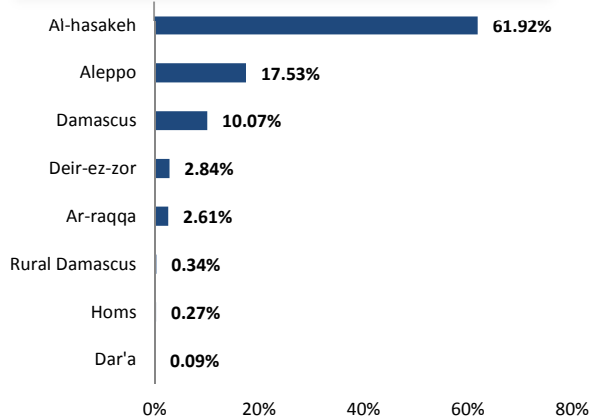

Registration Unit

**Total Registered
Up to Date**

Individuals

225,548

Households

80,515

Registration Trend

This profile is based on **202,735** and **22,813** The total is **225,548**

proGRES registered persons (Level 2) level 1 registration * individuals

Age and Gender Breakdown

* Level 1 registration is progressively replaced by level 2 registration

Place of Origin

Governorate	Individuals	Households	% Total
Duhok	109,389	37,411	48.50%
Erbil	84,043	30,686	37.26%
Sulaymanniyah	25,293	10,515	11.21%
Anbar	4,920	1,236	2.18%
Mosul	577	178	0.26%
Kirkuk	430	131	0.19%
Other	896	358	0.40%
Total Iraq	225,548	80,515	100%