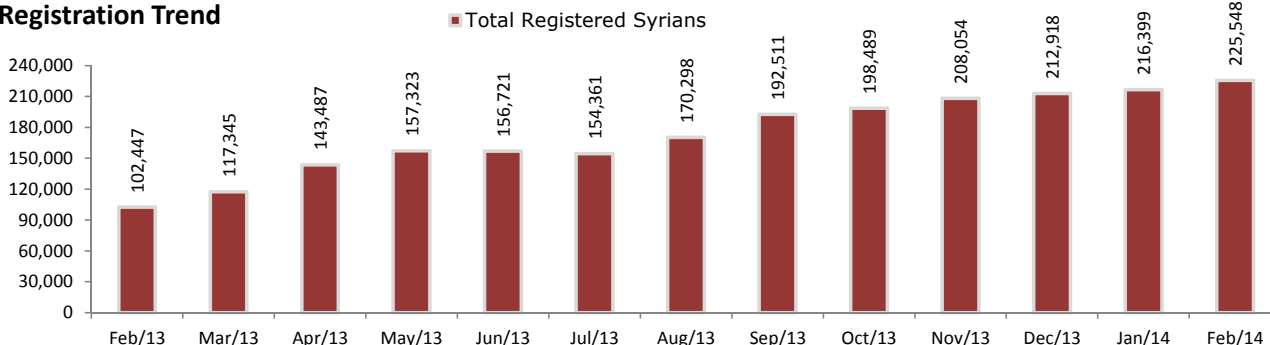

Registration Unit

**Total Registered
Up to Date**

Individuals

225,548

Households

80,515

Registration Trend

This profile is based on **202,735** and **22,813** The total is **225,548**

proGRES registered persons (Level 2) level 1 registration * individuals

Age and Gender Breakdown

* Level 1 registration is progressively replaced by level 2 registration

Place of Origin

Governorate	Individuals	Households	% Total
Duhok	109,389	37,411	48.50%
Erbil	84,043	30,686	37.26%
Sulaymanniyah	25,293	10,515	11.21%
Anbar	4,920	1,236	2.18%
Mosul	577	178	0.26%
Kirkuk	430	131	0.19%
Other	896	358	0.40%
Total Iraq	225,548	80,515	100%