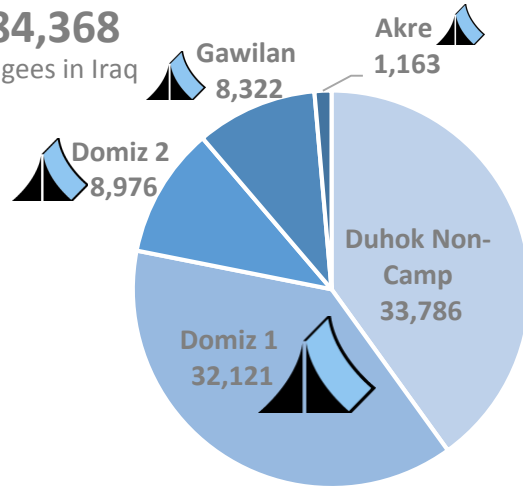

# Iraq: Syrian Refugee stats and locations, 30 June 2017

**Total: 242,558 persons** (79,573 households)

**Population in Camps and non-Camps:** 38% (91,973 persons) live in 9 camps & 62% (150,585 persons) in non-camp/urban areas

**Locations:** 97% (234,262 persons) live in Kurdistan Region – Iraq (KR-I), 03% (8,296 persons) live in other locations in Iraq

**Duhok 84,368**

35% of all refugees in Iraq

**Erbil 118,272**

49% of all refugees in Iraq

**Sulaymaniyah 31,622**

13% of all refugees in Iraq

**Anbar 4,461**

2% of all refugees in Iraq

[irqerbim@unhcr.org](mailto:irqerbim@unhcr.org)

Data Source: Registration Unit, UNHCR Erbil, Kurdistan Region-Iraq  
Disclaimer: The boundaries and names shown and the designations used on this map do not imply official endorsement or acceptance by the United Nations.