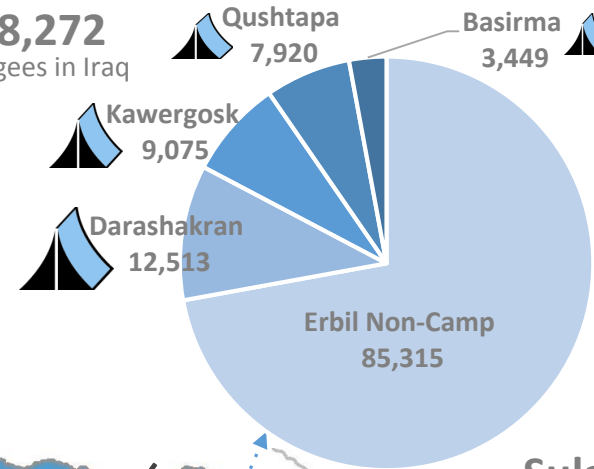

# Iraq: Syrian Refugee stats and locations, 30 June 2017

**Total: 242,558 persons** (79,573 households)

**Population in Camps and non-Camps:** 38% (91,973 persons) live in 9 camps & 62% (150,585 persons) in non-camp/urban areas

**Locations:** 97% (234,262 persons) live in Kurdistan Region – Iraq (KR-I), 03% (8,296 persons) live in other locations in Iraq

**Duhok 84,368**

35% of all refugees in Iraq

**Erbil 118,272**

49% of all refugees in Iraq

**Sulaymaniyah 31,622**

13% of all refugees in Iraq

**Anbar 4,461**

2% of all refugees in Iraq

[irqerbim@unhcr.org](mailto:irqerbim@unhcr.org)

Data Source: Registration Unit, UNHCR Erbil, Kurdistan Region-Iraq  
Disclaimer: The boundaries and names shown and the designations used on this map do not imply official endorsement or acceptance by the United Nations.