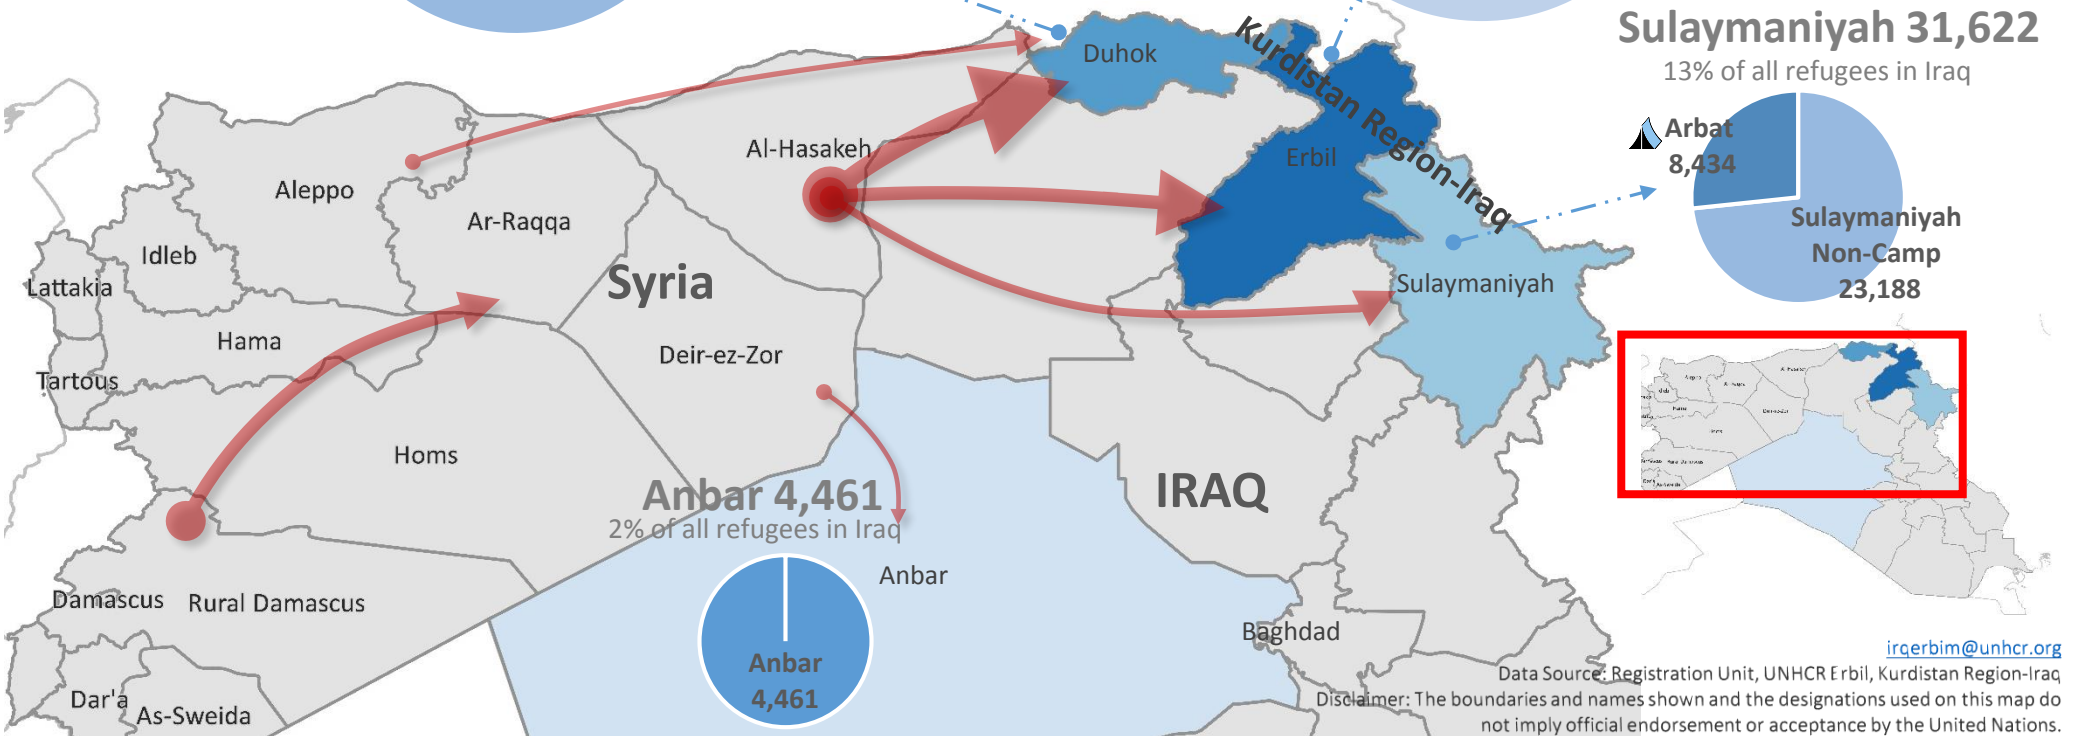

# Iraq: Syrian Refugee stats and locations, 30 June 2017

**Total: 242,558 persons** (79,573 households)

**Population in Camps and non-Camps:** 38% (91,973 persons) live in 9 camps & 62% (150,585 persons) in non-camp/urban areas

**Locations:** 97% (234,262 persons) live in Kurdistan Region – Iraq (KR-I), 03% (8,296 persons) live in other locations in Iraq

**Duhok 84,368**

35% of all refugees in Iraq

**Erbil 118,272**

49% of all refugees in Iraq

**Sulaymaniyah 31,622**

13% of all refugees in Iraq

**Anbar 4,461**

2% of all refugees in Iraq

[irqerbim@unhcr.org](mailto:irqerbim@unhcr.org)

Data Source: Registration Unit, UNHCR Erbil, Kurdistan Region-Iraq  
Disclaimer: The boundaries and names shown and the designations used on this map do not imply official endorsement or acceptance by the United Nations.