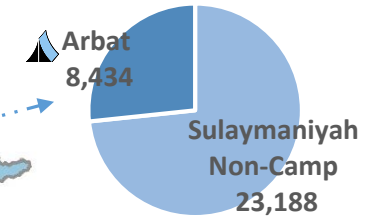

Anbar 4,461

2% of all refugees in Iraq