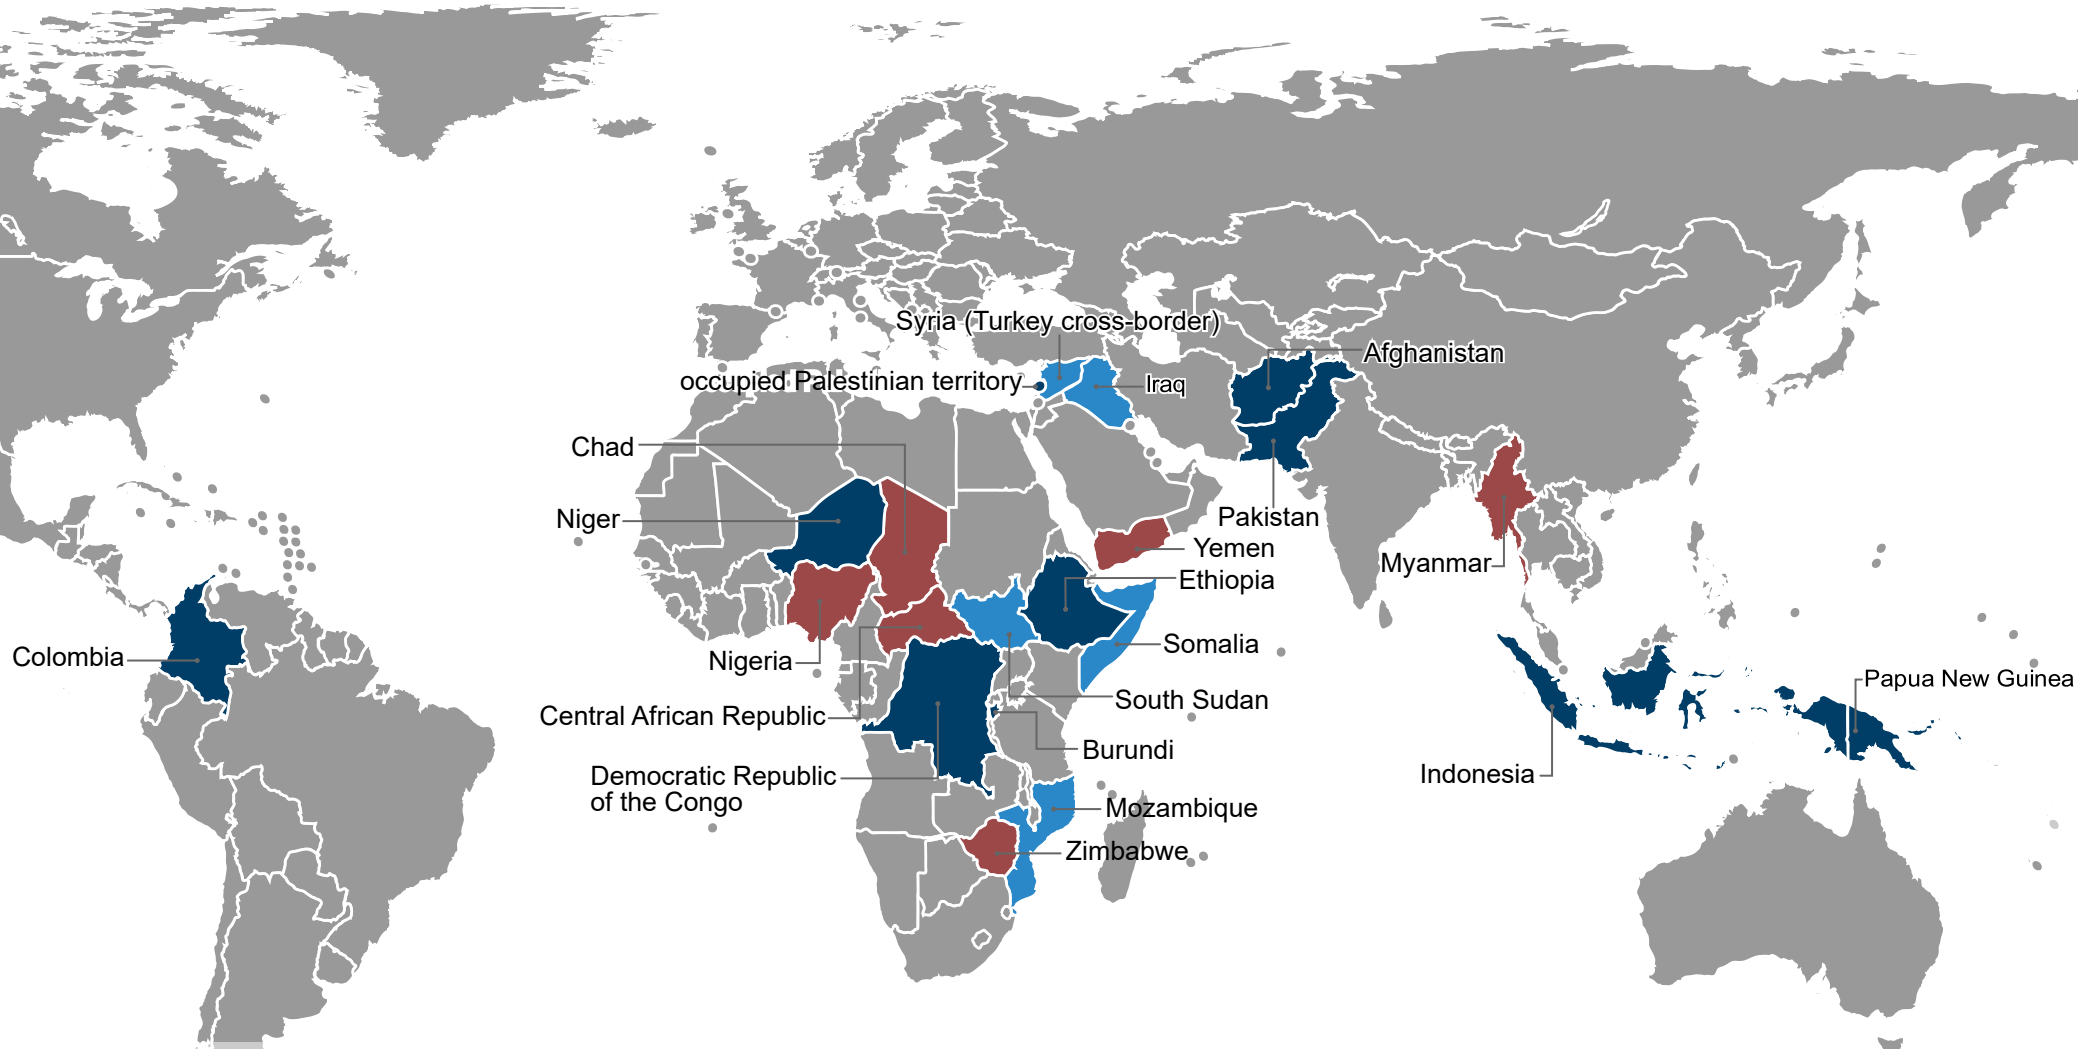

OVERVIEW OF CCCM COORDINATION MECHANISMS

CCCM CLUSTER

Legend

- Standalone CCM Clusters [5]
- Merged Shelter/CCCM Clusters [6]
- Sectors/Working Groups [10]

21 countries with CCCM coordination mechanisms:
11 Clusters (6 merged Shelter/NFI/CCCM)
10 Sectors/Working Groups