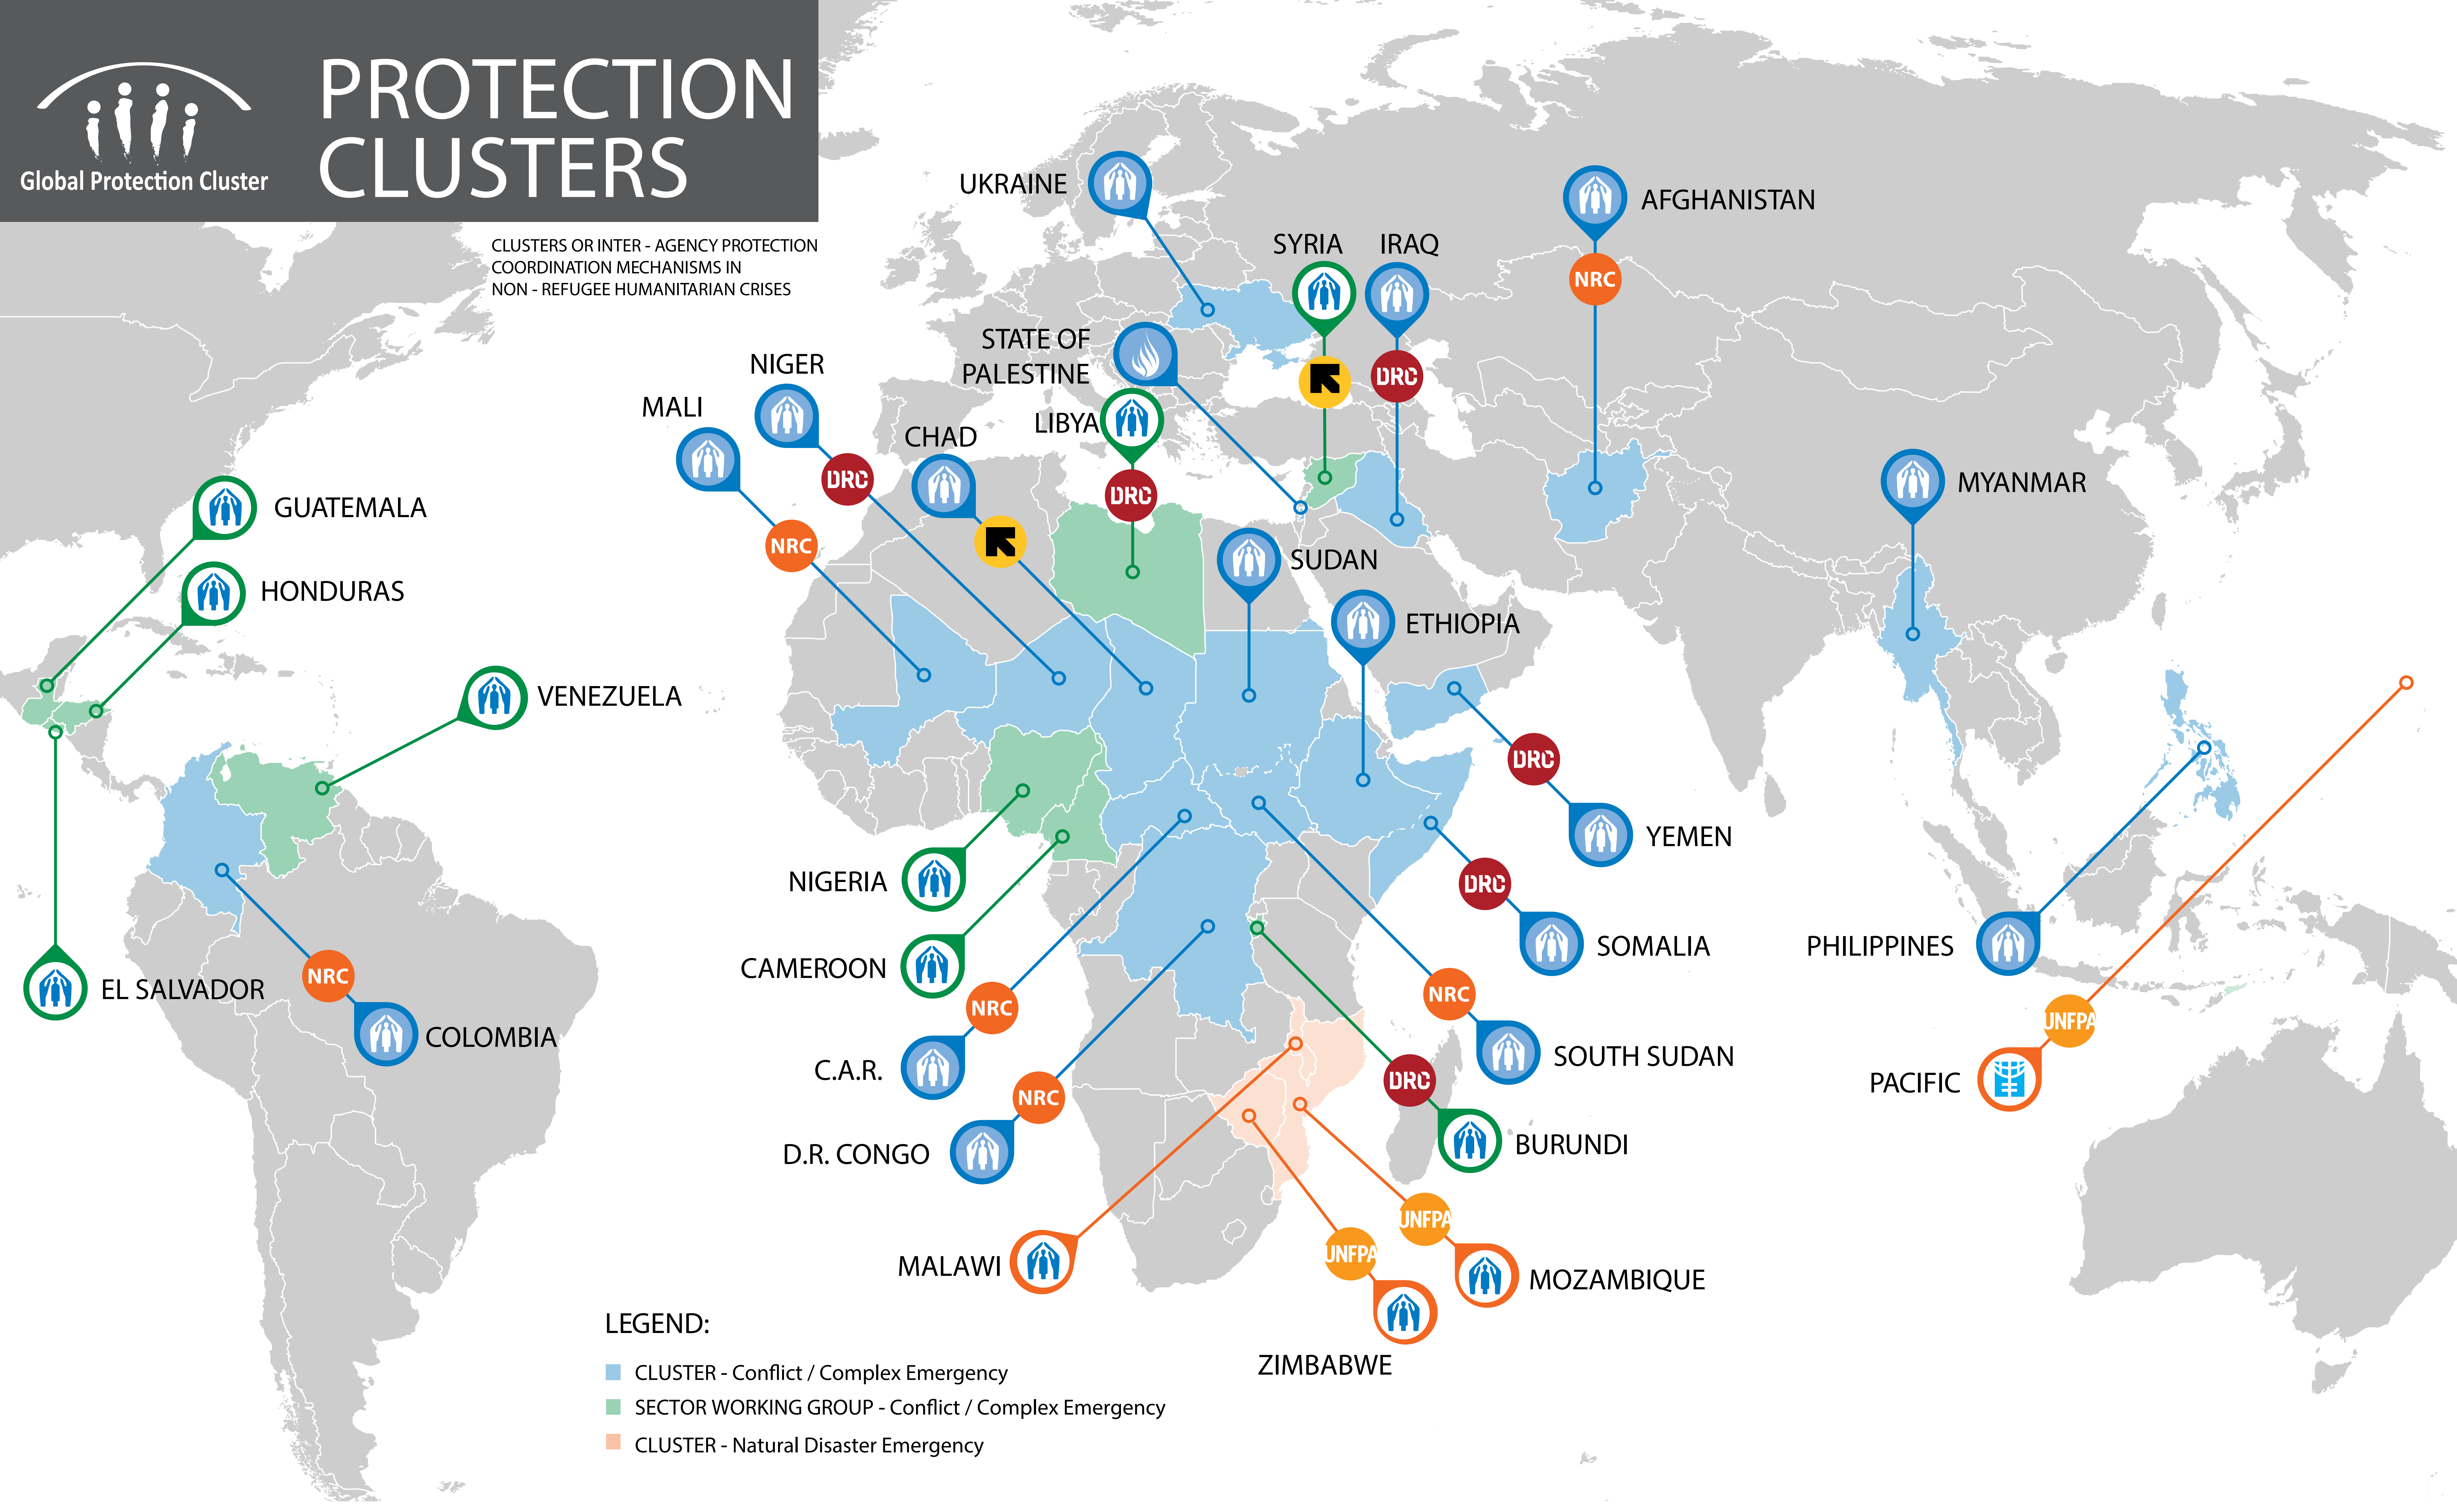

Global Protection Cluster

PROTECTION CLUSTERS

CLUSTERS OR INTER-AGENCY PROTECTION COORDINATION MECHANISMS IN NON-REFUGEE HUMANITARIAN CRISES

LEGEND:

- CLUSTER - Conflict / Complex Emergency
- SECTOR WORKING GROUP - Conflict / Complex Emergency
- CLUSTER - Natural Disaster Emergency

LEAD AGENCIES

CO-LEAD AGENCIES/ORGANIZATIONS