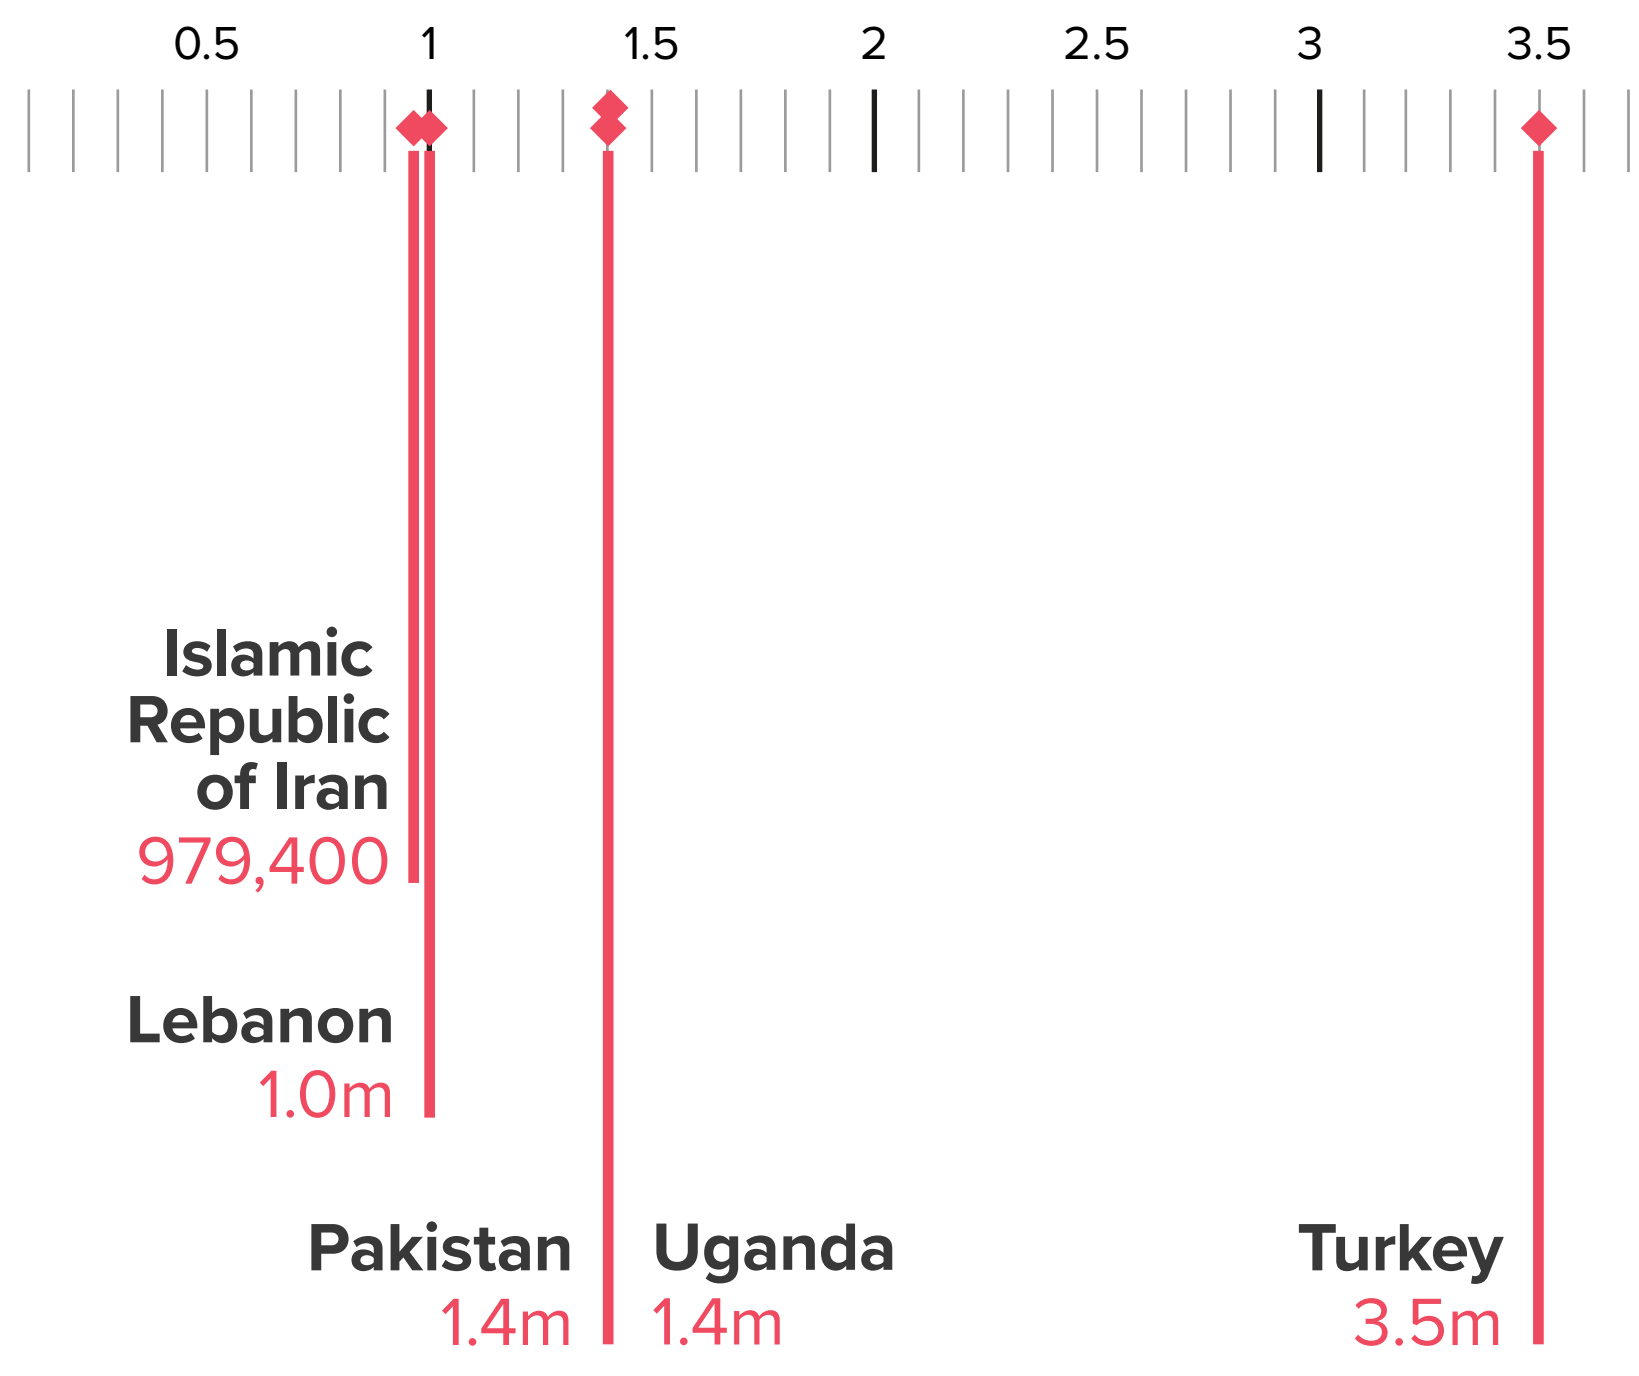

68.5 million

forcibly displaced people worldwide

Internally Displaced People
40 million

Refugees
25.4 million
19.9 million under UNHCR mandate
5.4 million Palestinian refugees registered by UNRWA

Asylum-seekers
3.1 million

Where the world's displaced people are being hosted

85 per cent of the world's displaced people are in developing countries

57% of refugees worldwide came from three countries

Top refugee-hosting countries

10 million stateless people

102,800 Refugees resettled

44,400 people a day forced to flee their homes because of conflict and persecution

11,517 staff
UNHCR employs 11,517 staff (as of 31 May 2018)

128 countries
We work in 128 countries (as of 31 May 2018)