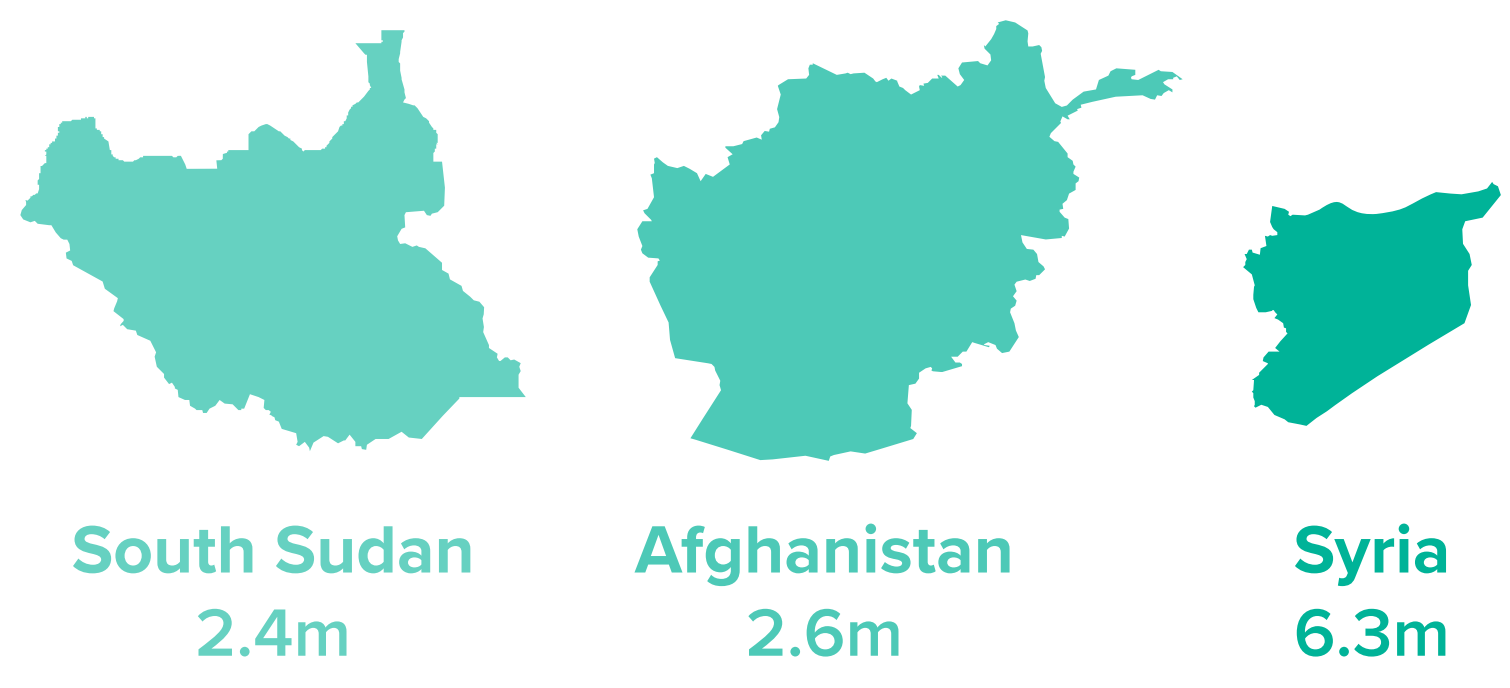

68.5 million

forcibly displaced people worldwide

Internally Displaced People
40 million

Refugees
25.4 million
19.9 million under UNHCR mandate
5.4 million Palestinian refugees registered by UNRWA

Asylum-seekers
3.1 million

Where the world's displaced people are being hosted

85 per cent of the world's displaced people are in developing countries

57% of refugees worldwide came from three countries

Top refugee-hosting countries

10 million stateless people

102,800 Refugees resettled

44,400 people a day forced to flee their homes because of conflict and persecution

11,517 staff
UNHCR employs 11,517 staff (as of 31 May 2018)

128 countries
We work in 128 countries (as of 31 May 2018)