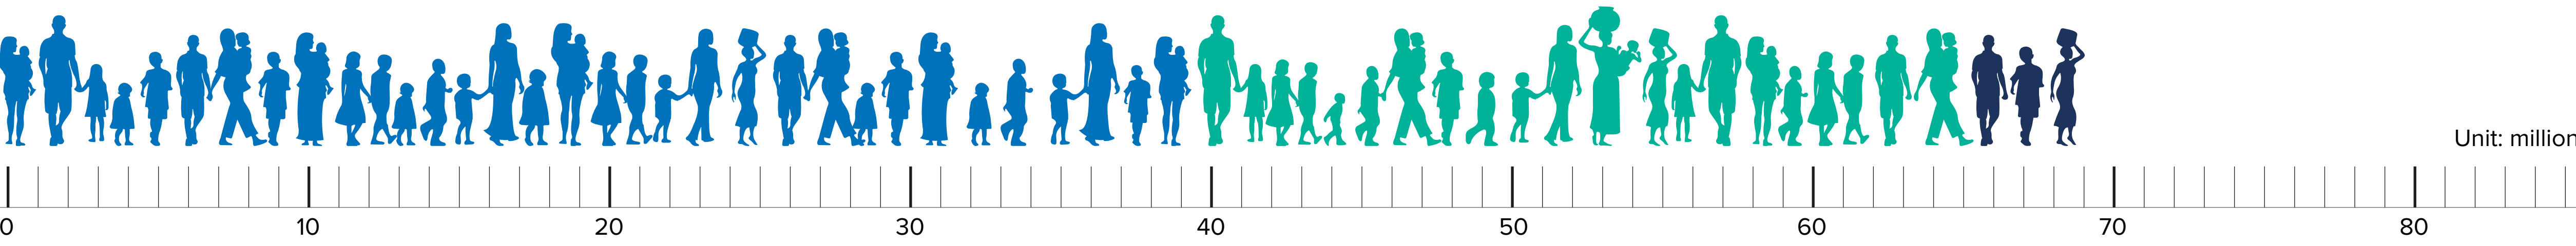

68.5 million

forcibly displaced people worldwide

Internally Displaced People
40 million

Refugees
25.4 million
19.9 million under UNHCR mandate
5.4 million Palestinian refugees registered by UNRWA

Asylum-seekers
3.1 million

Where the world's displaced people are being hosted

85 per cent of the world's displaced people are in developing countries

57% of refugees worldwide came from three countries

Top refugee-hosting countries

10 million stateless people

102,800 Refugees resettled

44,400 people a day forced to flee their homes because of conflict and persecution

11,517 staff
UNHCR employs 11,517 staff (as of 31 May 2018)

128 countries
We work in 128 countries (as of 31 May 2018)