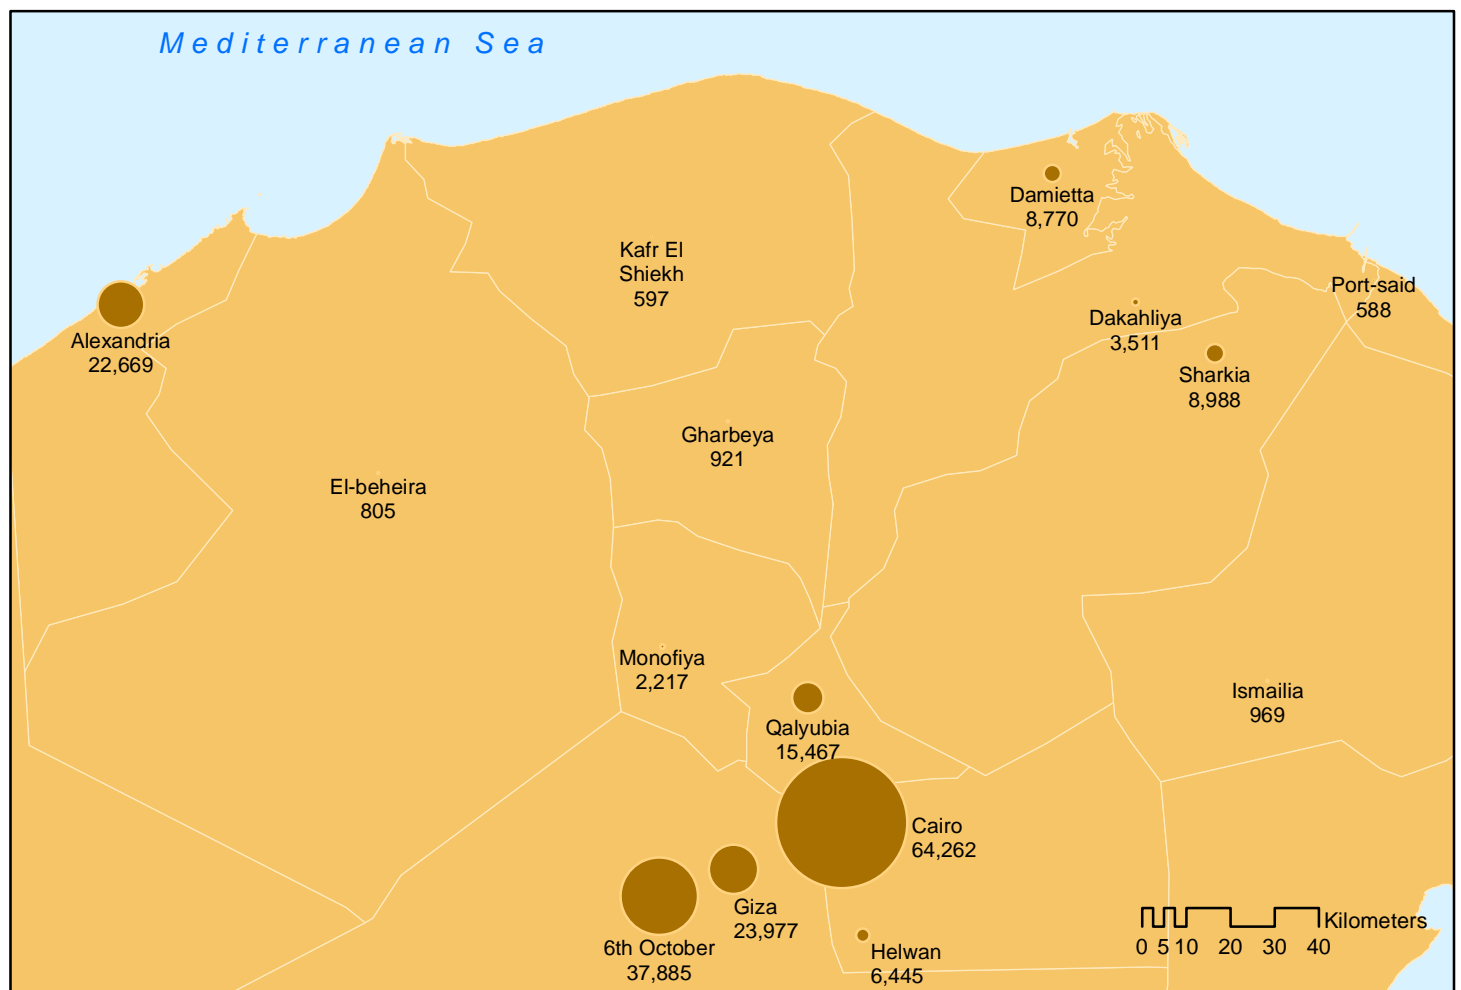

# UNHCR Egypt Monthly Statistical Report

as of 31 March 2017

**Total Population 201,933**

**Asylum Seekers\* 167,916**

**Refugees 34,017**

**Syrians 120,102**      **Other Nationalities 81,831**

## BREAKDOWN BY COUNTRY OF ORIGIN

TOTAL ASYLUM SEEKERS REFUGEES

**SYRIA** 120,102  
114,904 5,198

**IRAQ** 7,104  
2,920 4,184

**SUDAN** 34,317  
19,589 14,728

**ERITREA** 8,162  
6,501 1,661

**ETHIOPIA** 12,975  
11,390 1,585

## TOTAL IN 2017

**ARRIVAL 3559**  
**SYRIANS 2,210**  
**OTHER NATIONALITIES 1,349**

**REGISTERED 14,667**  
**SYRIANS 7,110**  
**OTHER NATIONALITIES 7,557**

\* All Syrians who have approached UNHCR Egypt after 2011 are registered as asylum seekers and do not undergo refugee status determination but are considered as Refugee

The boundaries and names show and the designations used on this map do not imply official endorsement or acceptance by the United Nations

Publishing Date: 5 April 2017 Sources: UNHCR proGres database Author: UNHCR EGYPT, ODM Feedback: arecaadm@unhcr.org