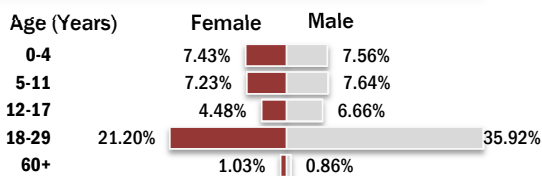

Registration Unit

**Total Registered
Up to Date**

Individuals

222,574

Households

79,269

Registration Trend

This profile is based on
and
The total is

197,587
24,987
222,574

proGres registered persons (Level 2)
level 1 registration *
individuals

Age and Gender Breakdown

■ % Women and Children ■ % of Adults

* Level 1 registration is progressively replaced by level 2 registration