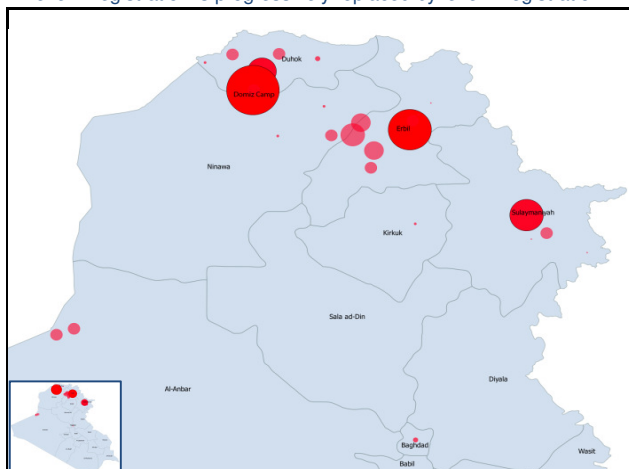

Registration Unit

**Total Registered
Up to Date**

Individuals

222,574

Households

79,269

Registration Trend

This profile is based on
and
The total is

197,587
24,987
222,574

proGres registered persons (Level 2)
level 1 registration *
individuals

Age and Gender Breakdown

■ % Women and Children ■ % of Adults

* Level 1 registration is progressively replaced by level 2 registration

Place of Origin

Camp and non-camp population comparison

Governorate	Individuals	Households	% Total
Duhok	108,118	36,907	48.58%
Erbil	83,478	30,464	37.51%
Sulaymanniyah	24,160	10,019	10.85%
Anbar	5,102	1,281	2.29%
Mosul	385	108	0.17%
Kirkuk	436	133	0.20%
Other	895	357	0.40%
Total Iraq	222,574	79,269	100%

Camps Population			
Camp	Individuals	Households	% Total
Domiz Camp***	58,500	10,000	61.27%
Al-Obaidi Camp	1,911	408	2.00%
Kawergosk Camp	13,412	3,696	14.05%
Darashakran Camp	7,500	1,800	7.86%
Qushtapa Camp	4,373	976	4.58%
Basirma Camp	2,923	700	3.06%
Arbat Camp	3,000	853	3.14%
Akre Camp	1,364	324	1.43%
Gawilan Camp	2,495	674	2.61%
Total	95,478	19,431	100%