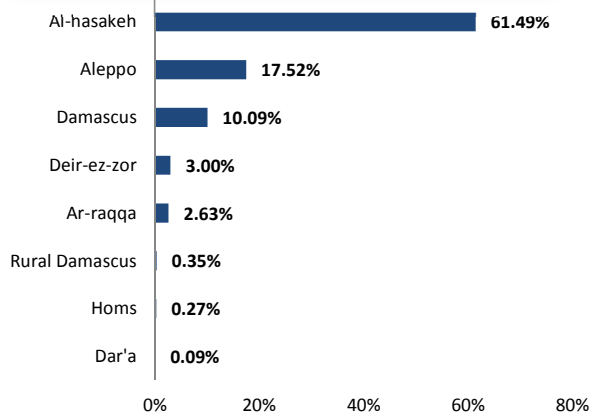

197,587
24,987
222,574

proGres registered persons (Level 2)
level 1 registration *
individuals

Age and Gender Breakdown

■ % Women and Children ■ % of Adults

* Level 1 registration is progressively replaced by level 2 registration

Place of Origin

Camp and non-camp population comparison

Governorate	Individuals	Households	% Total
Duhok	108,118	36,907	48.58%
Erbil	83,478	30,464	37.51%
Sulaymanniyah	24,160	10,019	10.85%
Anbar	5,102	1,281	2.29%
Mosul	385	108	0.17%
Kirkuk	436	133	0.20%
Other	895	357	0.40%
Total Iraq	222,574	79,269	100%