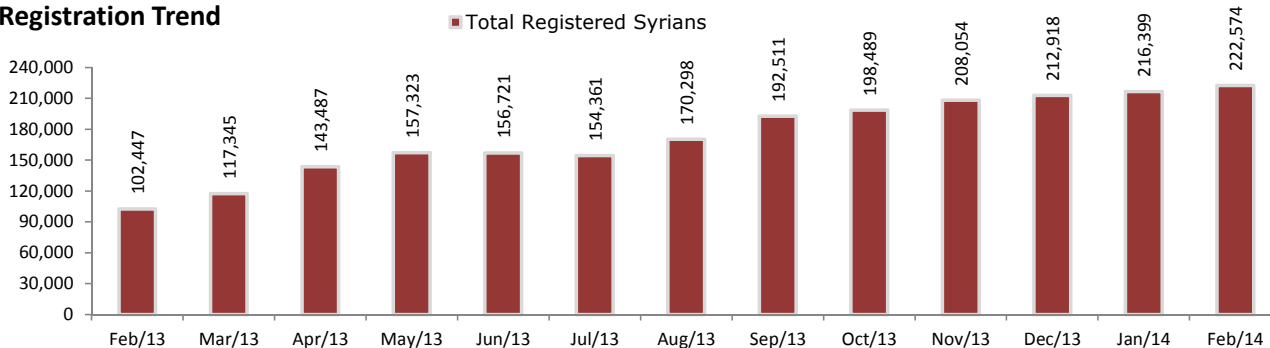

Registration Unit

**Total Registered
Up to Date**

Individuals

222,574

Households

79,269

Registration Trend

This profile is based on
and
The total is

197,587
24,987
222,574

proGres registered persons (Level 2)
level 1 registration *
individuals

Age and Gender Breakdown

■ % Women and Children ■ % of Adults

* Level 1 registration is progressively replaced by level 2 registration