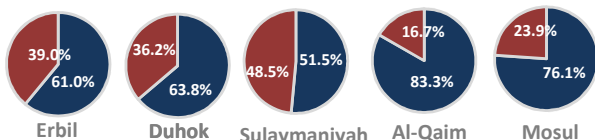

Registration Unit

**Total Registered
Up to Date**

Individuals

222,574

Households

79,269

Registration Trend

This profile is based on
and
The total is

197,587
24,987
222,574

proGres registered persons (Level 2)
level 1 registration *
individuals

Age and Gender Breakdown

■ % Women and Children ■ % of Adults

* Level 1 registration is progressively replaced by level 2 registration