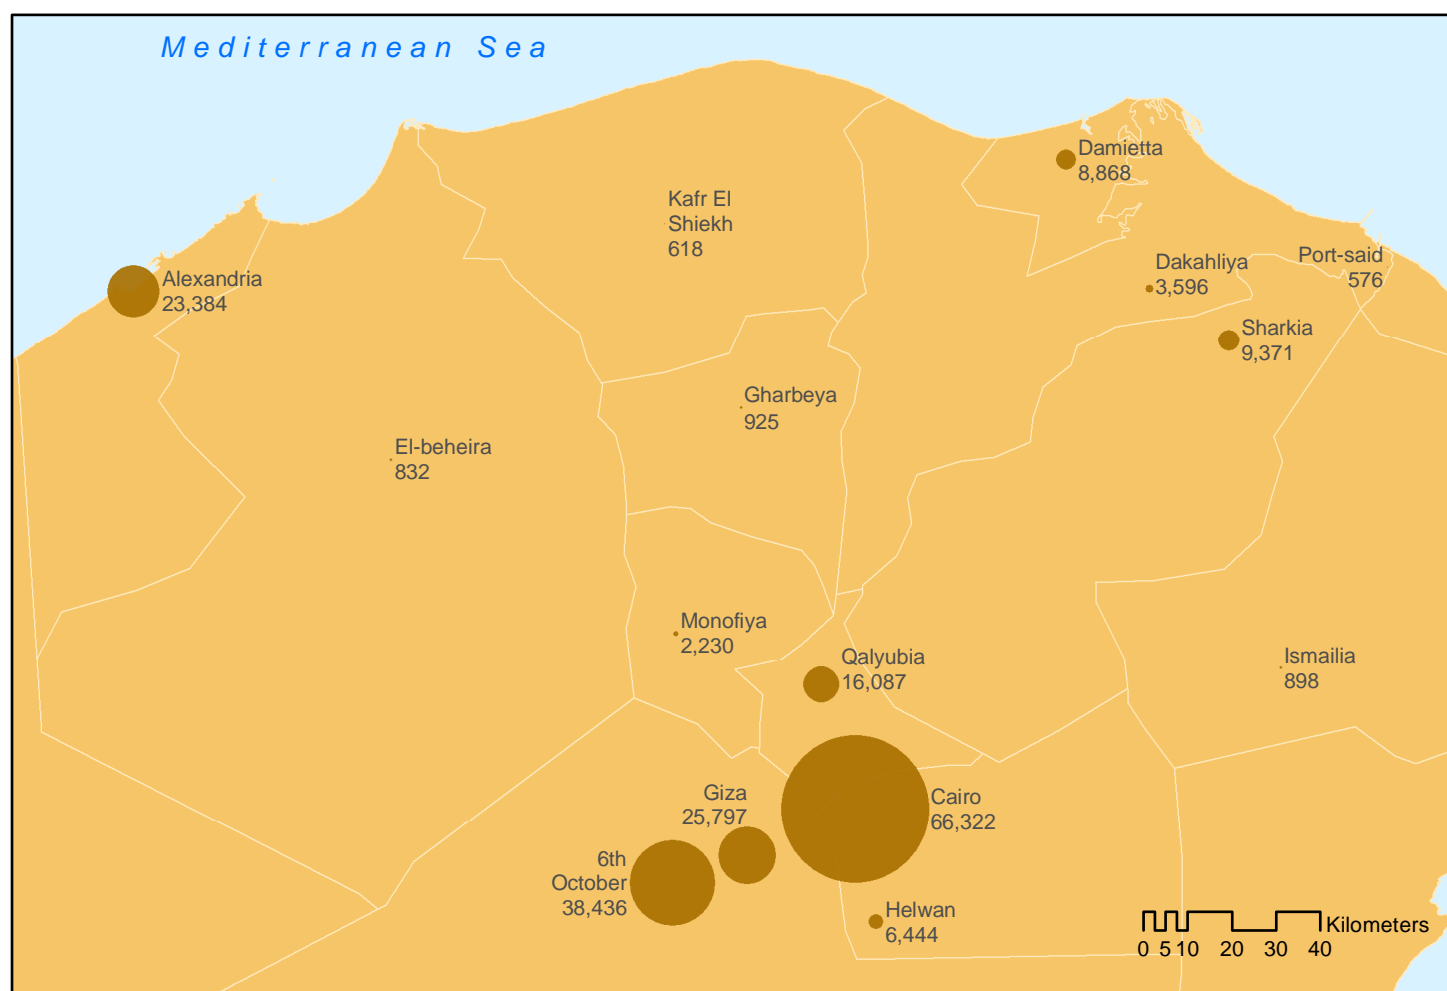

UNHCR Egypt Monthly Statistical Report

as of 30 June 2017

Total Population 208,398

Asylum Seekers* 171,911

Refugees 36,487

Syrians 122,802 **Other Nationalities 85,596**

BREAKDOWN BY COUNTRY OF ORIGIN

TOTAL ASYLUM SEEKERS REFUGEES

SYRIA 122,802
117,457 5,345

ERITREA 9,703
7,826 1,877

SUDAN 34,930
19,156 15,774

SOUTH SUDAN 7,791
4,172 3,619

ETHIOPIA 13,506
11,645 1,861

OTHERS (58 Countries) 19,666
11,655 8,011

TOTAL IN 2017

ARRIVAL 13,134
SYRIANS 7,613
OTHER NATIONALITIES 5,521

REGISTERED 27,766
SYRIANS 13,735
OTHER NATIONALITIES 14,031

* All Syrians who have approached UNHCR Egypt after 2011 are registered as asylum seekers and do not undergo refugee status determination but are considered as Refugees

The boundaries and names show and the designations used on this map do not imply official endorsement or acceptance by the United Nations

Publishing Date: 2 July 2017 Sources: UNHCR proGres database Author: UNHCR EGYPT, ODM Feedback: arecaadm@unhcr.org