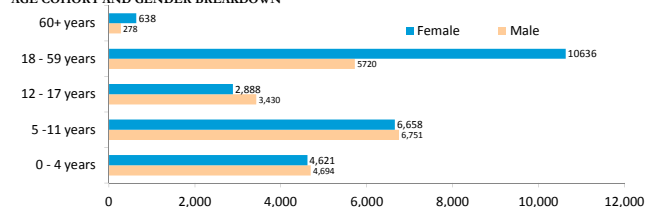

AGE COHORT AND GENDER BREAKDOWN

Age Cohort	Male	Female	Total	%
0-4 years	4,814	4,821	9,635	20%
5 - 11 years	8,340	8,065	16,405	33%
12 - 17 years	4,002	3,719	7,721	16%
18 - 59 years	3,527	11,089	14,616	30%
60+ years	195	550	745	1%
Total	20,878	28,244	49,122	
%	43%	57%		

AGE COHORT AND GENDER BREAKDOWN

Age Cohort	Male	Female	Total	%
0 - 4 years	4,621	4,506	9,127	19%
5 - 11 years	8,390	8,284	16,674	35%
12 - 17 years	4,070	3,788	7,858	16%
18 - 59 years	2,736	10,551	13,287	28%
60+ years	183	580	763	2%
Total	20,000	27,709	47,709	
%	42%	58%		

AVERAGE

3.9

LEITCHUOR
population

47,709
persons

KULE camp

CAMP OPENED: 17 May, 2014

LEVEL 2 REGISTRATION: 100% FINISHED

AGE COHORT AND GENDER BREAKDOWN

AGE COHORT AND GENDER BREAKDOWN

Age Cohort	Male	Female	Total	%
0 - 4 years	4,694	4,621	9,315	20%
5 - 11 years	6,751	6,658	13,409	29%
12 - 17 years	3,430	2,888	6,318	14%
18 - 59 years	5,720	10,636	16,356	35%
60+ years	278	638	916	2%
Total	20,873	25,441	46,314	
%	45%	55%		