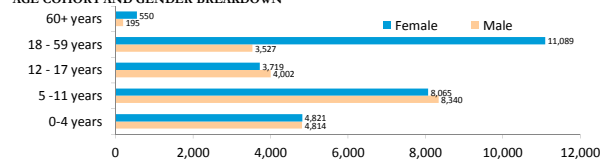

Persons of Concern in Gambella (as of 31-December-2014)

CAMPs in Gambella region

Other locations

AVERAGE
3.9

TOTAL
Population of
249,925
Persons

Pugnido camp

CAMP OPENED: 1993

LEVEL 2 REGISTRATION: 100% FINISHED

AGE COHORT AND GENDER BREAKDOWN

AGE COHORT AND GENDER BREAKDOWN

Age Cohort	Male	Female	Total	%
0-4 years	5,834	5,847	11,681	24%
5 - 11 years	7,717	7,494	15,211	31%
12 - 17 years	4,441	3,938	8,379	17%
18 - 59 years	5,385	11,769	17,154	35%
60+ years	169	626	795	1%
Total	23,546	29,674	53,220	
%	44%	56%		

AVERAGE

4

PUGNIDO
population

53,220
persons

TIERKIDI camp

CAMP OPENED: 26 February, 2014

LEVEL 2 REGISTRATION: 100% FINISHED

AGE COHORT AND GENDER BREAKDOWN

AGE COHORT AND GENDER BREAKDOWN

Age Cohort	Male	Female	Total	%
0-4 years	4,814	4,821	9,635	20%
5 - 11 years	8,340	8,065	16,405	33%
12 - 17 years	4,002	3,719	7,721	16%
18 - 59 years	3,527	11,089	14,616	30%
60+ years	195	550	745	1%
Total	20,878	28,244	49,122	
%	43%	57%		