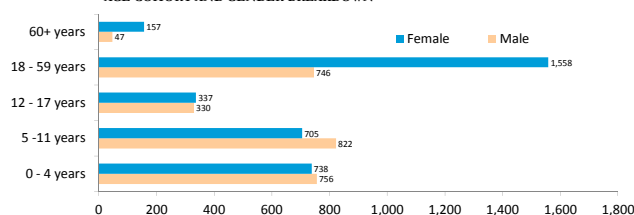

AVERAGE

3.9

LEITCHUOR
population

47,709
persons

KULE camp

CAMP OPENED: 17 May, 2014

LEVEL 2 REGISTRATION: 100% FINISHED

AGE COHORT AND GENDER BREAKDOWN

AGE COHORT AND GENDER BREAKDOWN

Age Cohort	Male	Female	Total	%
0 - 4 years	4,694	4,621	9,315	20%
5 - 11 years	6,751	6,658	13,409	29%
12 - 17 years	3,430	2,888	6,318	14%
18 - 59 years	5,720	10,636	16,356	35%
60+ years	278	638	916	2%
Total	20,873	25,441	46,314	
%	45%	55%		

AVERAGE
FAMILY SIZE

3.8

KULE
population

46,314
persons

OKUGO camp

CAMP OPENED: 7 May, 2013

LEVEL 2 REGISTRATION: 100% FINISHED

AGE COHORT AND GENDER BREAKDOWN

AGE COHORT AND GENDER BREAKDOWN

Age Cohort	Male	Female	Total	%
0 - 4 years	756	738	1,494	24%
5 - 11 years	822	705	1,527	25%
12 - 17 years	330	337	667	11%
18 - 59 years	746	1,558	2,304	37%
60+ years	47	157	204	3%
Total	2,701	3,495	6,196	
%	44%	56%		