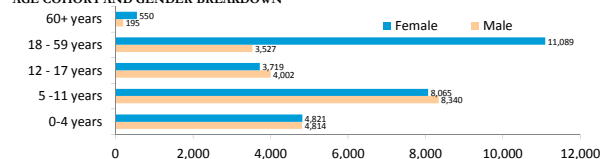

AGE COHORT AND GENDER BREAKDOWN

AGE COHORT AND GENDER BREAKDOWN

Age Cohort	Male	Female	Total	%
0-4 years	5,834	5,847	11,681	24%
5 - 11 years	7,717	7,494	15,211	31%
12 - 17 years	4,441	3,938	8,379	17%
18 - 59 years	5,385	11,769	17,154	35%
60+ years	169	626	795	1%
Total	23,546	29,674	53,220	
%	44%	56%		

AVERAGE

4

PUGNIDO
population

53,220
persons

TIERKIDI camp

CAMP OPENED: 26 February, 2014

LEVEL 2 REGISTRATION: 100% FINISHED

AGE COHORT AND GENDER BREAKDOWN

AGE COHORT AND GENDER BREAKDOWN

Age Cohort	Male	Female	Total	%
0-4 years	4,814	4,821	9,635	20%
5 - 11 years	8,340	8,065	16,405	33%
12 - 17 years	4,002	3,719	7,721	16%
18 - 59 years	3,527	11,089	14,616	30%
60+ years	195	550	745	1%
Total	20,878	28,244	49,122	
%	43%	57%		

AVERAGE

4

TIERKIDI
population

49,122
persons

LEITCHUOR camp

CAMP OPENED: 21 January, 2014

LEVEL 2 REGISTRATION: 100% FINISHED

AGE COHORT AND GENDER BREAKDOWN