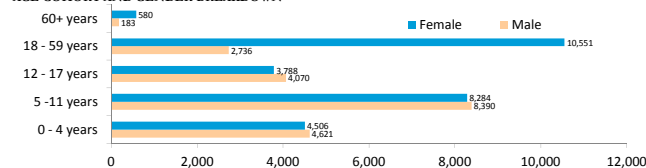

AGE COHORT AND GENDER BREAKDOWN

Age Cohort	Male	Female	Total	%
0-4 years	4,814	4,821	9,635	20%
5 - 11 years	8,340	8,065	16,405	33%
12 - 17 years	4,002	3,719	7,721	16%
18 - 59 years	3,527	11,089	14,616	30%
60+ years	195	550	745	1%
Total	20,878	28,244	49,122	
%	43%	57%		

AVERAGE

4

TIERKIDI
population

49,122
persons

LEITCHUOR camp

CAMP OPENED: 21 January, 2014

LEVEL 2 REGISTRATION: 100% FINISHED

AGE COHORT AND GENDER BREAKDOWN

AGE COHORT AND GENDER BREAKDOWN

Age Cohort	Male	Female	Total	%
0 - 4 years	4,621	4,506	9,127	19%
5 - 11 years	8,390	8,284	16,674	35%
12 - 17 years	4,070	3,788	7,858	16%
18 - 59 years	2,736	10,551	13,287	28%
60+ years	183	580	763	2%
Total	20,000	27,709	47,709	
%	42%	58%		

AVERAGE

3.9

LEITCHUOR
population

47,709
persons

KULE camp

CAMP OPENED: 17 May, 2014

LEVEL 2 REGISTRATION: 100% FINISHED

AGE COHORT AND GENDER BREAKDOWN