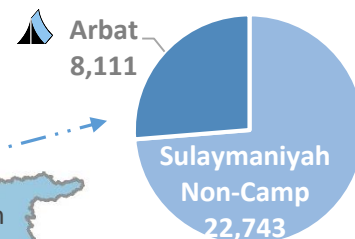

# Iraq: Syrian Refugee stats and locations, 31 March 2017

**Total: 236,772 persons** (77,485 households)

**Population in Camps and non-Camps:** 38% (89,947 persons) live in 9 camps & 62% (146,825 persons) in non-camp/urban areas

**Locations:** 97% (228,567 persons) live in Kurdistan Region – Iraq (KR-I), 03% (8,205 persons) live in other locations in Iraq

**Duhok 82,360**

**Erbil 115,353**

**Sulaymaniyah 30,854**

[irqerbim@unhcr.org](mailto:irqerbim@unhcr.org)