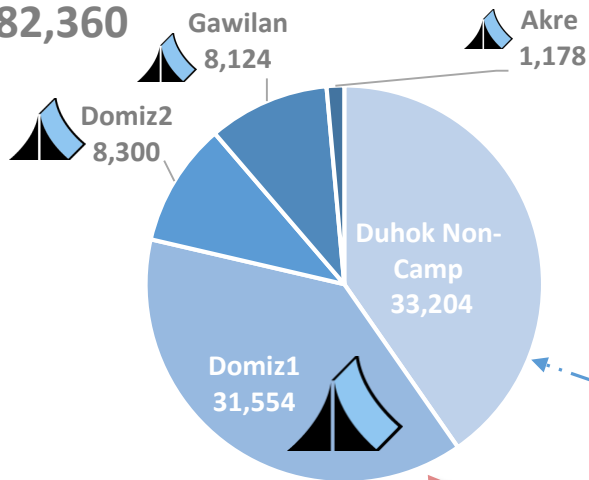

# Iraq: Syrian Refugee stats and locations, 31 March 2017

**Total: 236,772 persons** (77,485 households)

**Population in Camps and non-Camps:** 38% (89,947 persons) live in 9 camps & 62% (146,825 persons) in non-camp/urban areas

**Locations:** 97% (228,567 persons) live in Kurdistan Region – Iraq (KR-I), 03% (8,205 persons) live in other locations in Iraq

**Duhok 82,360**

**Erbil 115,353**

**Sulaymaniyah 30,854**

[irqerbim@unhcr.org](mailto:irqerbim@unhcr.org)