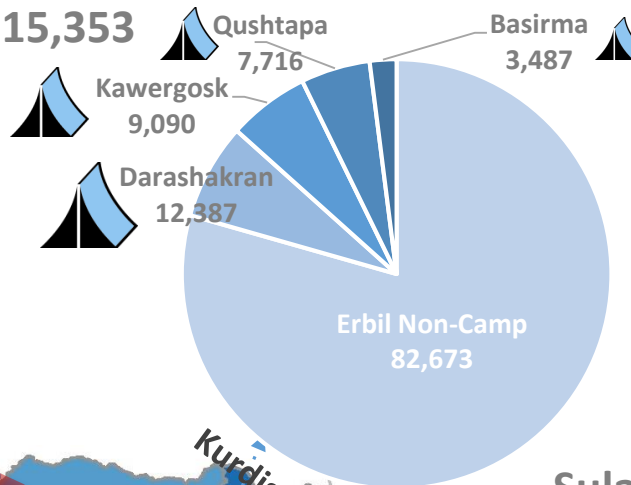

# Iraq: Syrian Refugee stats and locations, 31 March 2017

**Total: 236,772 persons** (77,485 households)

**Population in Camps and non-Camps:** 38% (89,947 persons) live in 9 camps & 62% (146,825 persons) in non-camp/urban areas

**Locations:** 97% (228,567 persons) live in Kurdistan Region – Iraq (KR-I), 03% (8,205 persons) live in other locations in Iraq

**Duhok 82,360**

**Erbil 115,353**

**Sulaymaniyah 30,854**

[irqerbim@unhcr.org](mailto:irqerbim@unhcr.org)

Data Source: Registration Unit, UNHCR Erbil, Kurdistan Region-Iraq  
 Disclaimer: The boundaries and names shown and the designations used on this map do not imply official endorsement or acceptance by the United Nations.