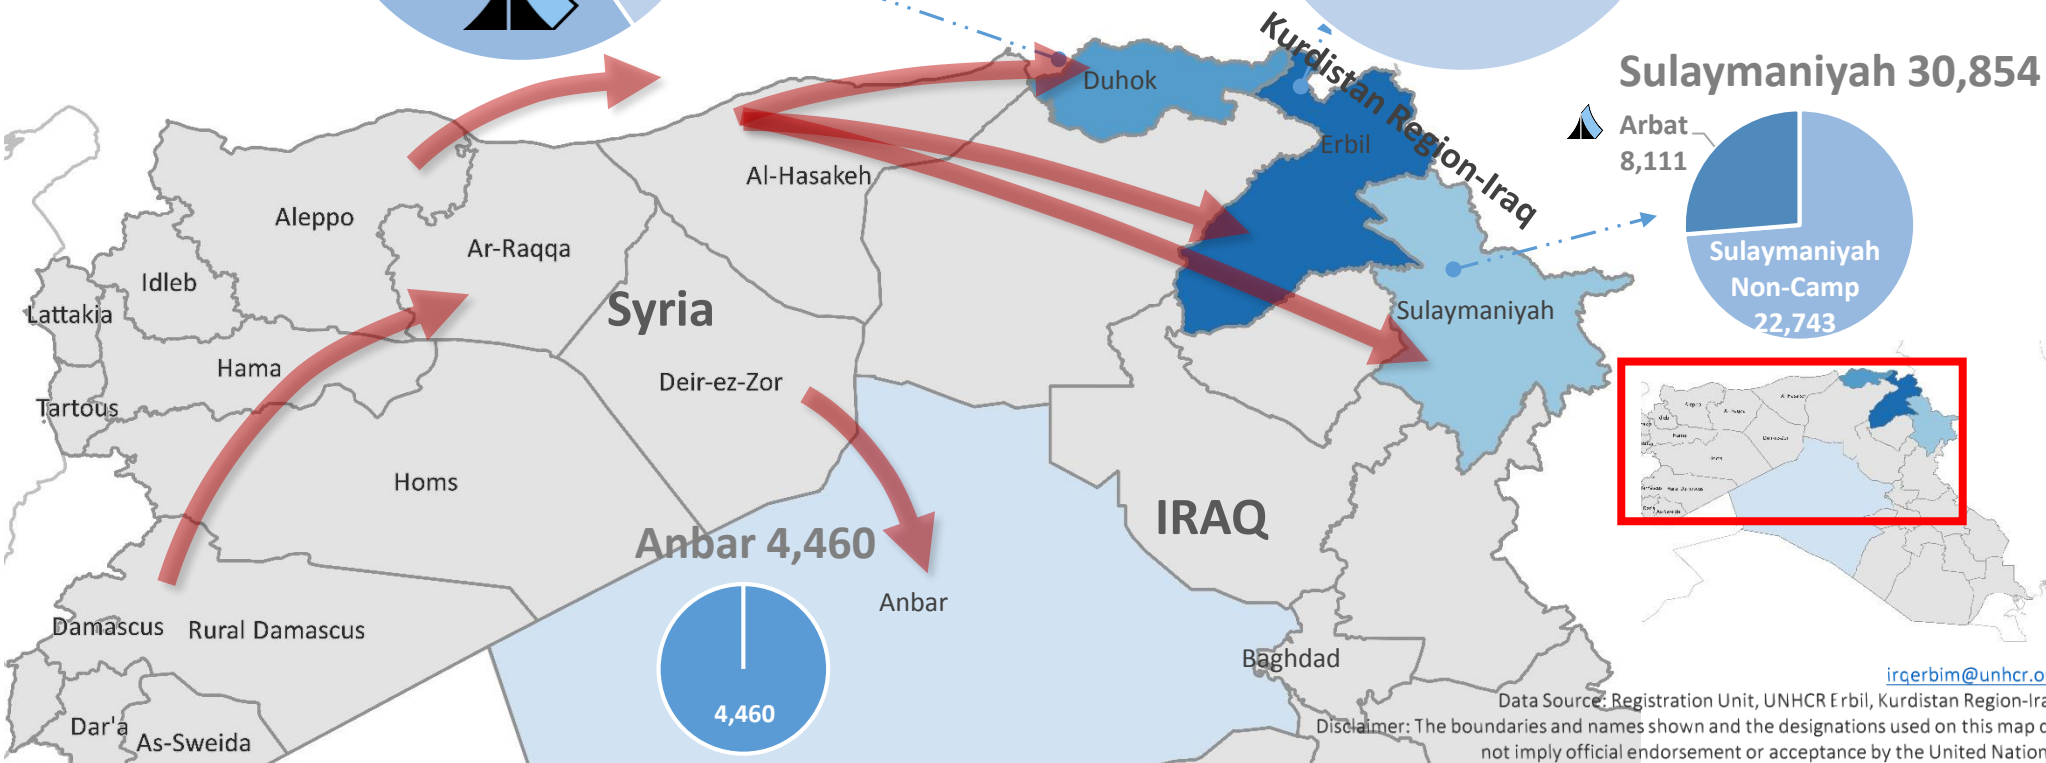

# Iraq: Syrian Refugee stats and locations, 31 March 2017

**Total: 236,772 persons** (77,485 households)

**Population in Camps and non-Camps:** 38% (89,947 persons) live in 9 camps & 62% (146,825 persons) in non-camp/urban areas

**Locations:** 97% (228,567 persons) live in Kurdistan Region – Iraq (KR-I), 03% (8,205 persons) live in other locations in Iraq

**Duhok 82,360**

**Erbil 115,353**

**Sulaymaniyah 30,854**

[irqerbim@unhcr.org](mailto:irqerbim@unhcr.org)

Data Source: Registration Unit, UNHCR Erbil, Kurdistan Region-Iraq  
 Disclaimer: The boundaries and names shown and the designations used on this map do not imply official endorsement or acceptance by the United Nations.