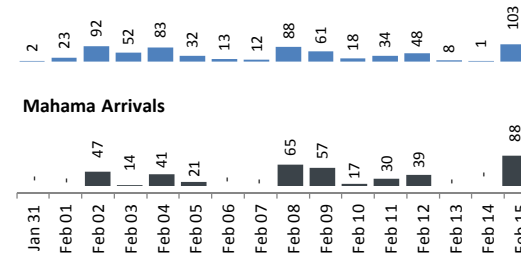

Daily Statistics

Registered on 15 February 2016 

Mahama	59
Kigali	-
Nyagatare	-
Total	59

Camp / Reception Centre Population 

Bugesera*	174	64
Nyanza*	42	22
Nyagatare*	33	17
Mahama	47,282	18,524
Kigali	22,084	9,559
Huye	2,864	985
Total	72,479	29,171

Total Arrivals

	72,479	Total Active Refugees
	72,263	Registered L2
	216	Registered L1**
	3,997	Temporarily Inactivated***
	76,476	Active + Inactive Refugees

Nyanza Arrivals : 4 Bugesera Arrivals : 2 Rusizi Arrivals : 0

Daily Registration Trends

Area of Origin	Age Cohort	Female	Male	Total	%
Kirundo	0 - 4 years	5,396	5,603	10,999	15%
Bujumbura Mairie	5 - 11 years	6,868	6,920	13,788	19%
Muyinga	12 - 17 years	4,705	4,989	9,694	13%
Ngozi	18 - 59 years	18,496	17,782	36,278	50%
Karuzi	60 + years	987	517	1,504	2%
Kayanza					
Cibitoke					
Ruyigi					
Gitega					
Bubanza					
Others					
Total	Total	36,452	35,811	72,263	