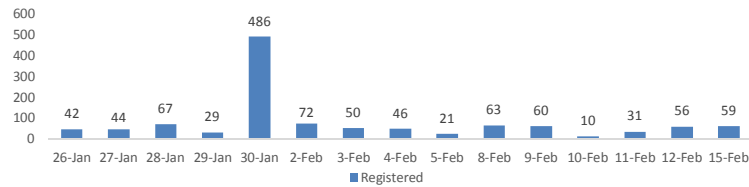

Daily Statistics

Registered on 15 February 2016 

Mahama	59
Kigali	-
Nyagatare	-
Total	59

Camp / Reception Centre Population 

Bugesera*	174	64
Nyanza*	42	22
Nyagatare*	33	17
Mahama	47,282	18,524
Kigali	22,084	9,559
Huye	2,864	985
Total	72,479	29,171

Total Arrivals

	72,479	Total Active Refugees
	72,263	Registered L2
	216	Registered L1**
	3,997	Temporarily Inactivated***
	76,476	Active + Inactive Refugees

Nyanza Arrivals : 4 Bugesera Arrivals : 2 Rusizi Arrivals : 0

Daily Registration Trends

Area of Origin	Age Cohort	Female	Male	Total	%
Kirundo	0 - 4 years	5,396	5,603	10,999	15%
Bujumbura Mairie	5 - 11 years	6,868	6,920	13,788	19%
Muyinga	12 - 17 years	4,705	4,989	9,694	13%
Ngozi	18 - 59 years	18,496	17,782	36,278	50%
Karuzi	60 + years	987	517	1,504	2%
Kayanza					
Cibitoke					
Ruyigi					
Gitega					
Bubanza					
Others					
Total	Total	36,452	35,811	72,263	