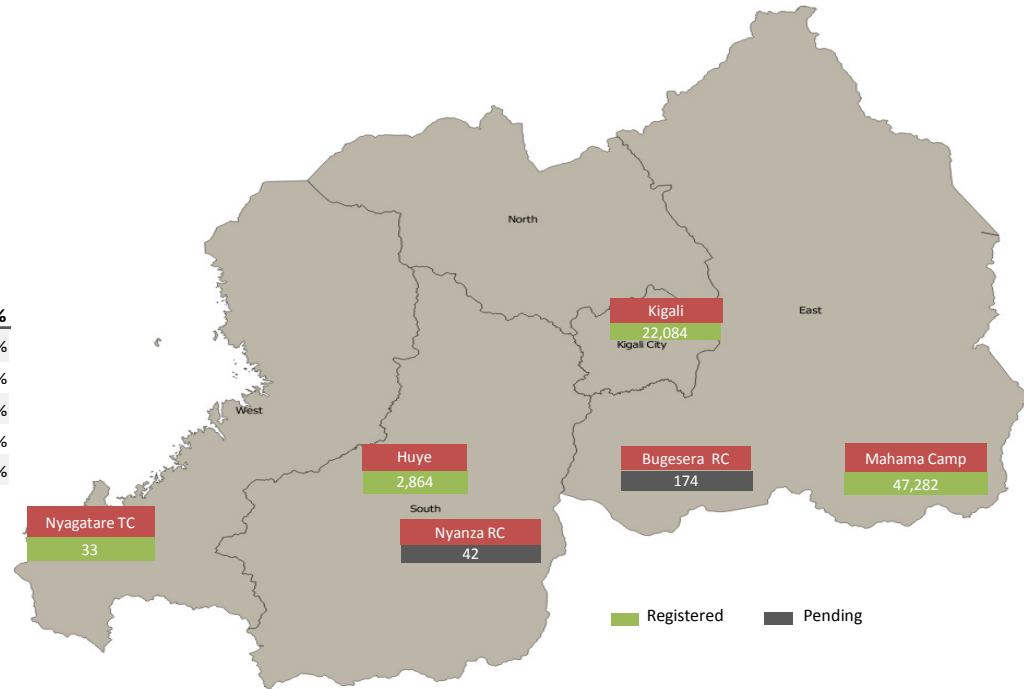

Daily Statistics

Registered on 15 February 2016 

Mahama	59
Kigali	-
Nyagatare	-
Total	59

Camp / Reception Centre Population 

Bugesera*	174	64
Nyanza*	42	22
Nyagatare*	33	17
Mahama	47,282	18,524
Kigali	22,084	9,559
Huye	2,864	985
Total	72,479	29,171

Total Arrivals

	72,479	Total Active Refugees
	72,263	Registered L2
	216	Registered L1**
	3,997	Temporarily Inactivated***
	76,476	Active + Inactive Refugees

Nyanza Arrivals : 4 Bugesera Arrivals : 2 Rusizi Arrivals : 0

Daily Registration Trends

Area of Origin	Age Cohort	Female	Male	Total	%
Kirundo	0 - 4 years	5,396	5,603	10,999	15%
Bujumbura Mairie	5 - 11 years	6,868	6,920	13,788	19%
Muyinga	12 - 17 years	4,705	4,989	9,694	13%
Ngozi	18 - 59 years	18,496	17,782	36,278	50%
Karuzi	60 + years	987	517	1,504	2%
Kayanza					
Cibitoke					
Ruyigi					
Gitega					
Bubanza					
Others					
Total	Total	36,452	35,811	72,263	

* Source: MIDIMAR. All other sources are UNHCR

*** Inactivated due to absence at food distribution for 3 or more consecutive months in Sep - Jan (2,999) or spontaneous departure to BDI (998)

Individuals registered in Nyanza and Bugesera RCs have undergone level 1 biometric registration