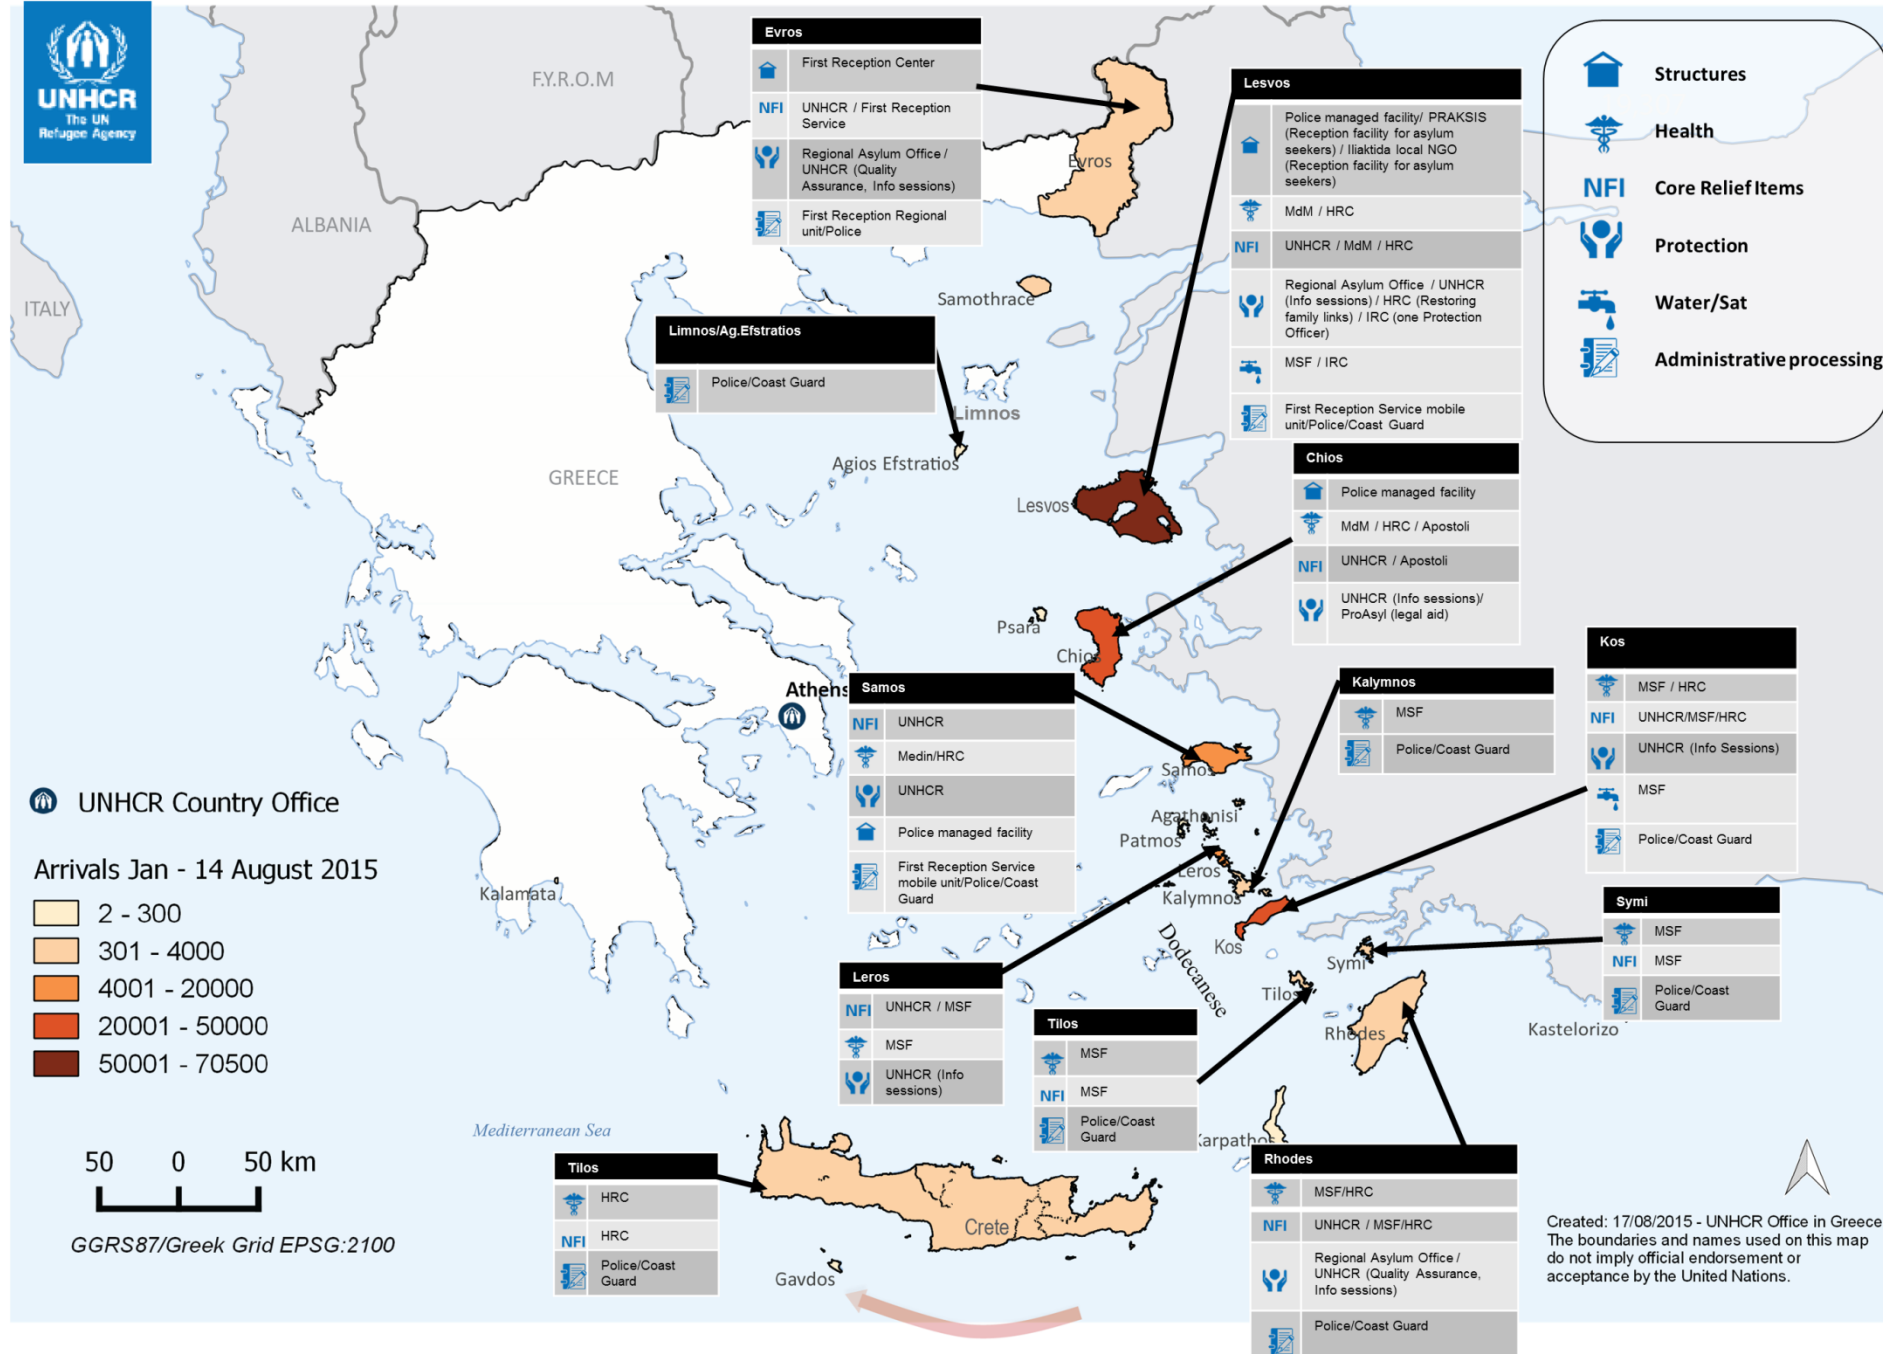

# Who's Doing What Where? (Greek-Turkish borders, as of 17 August 2015)

50 0 50 km

GGRS87/Greek Grid EPSG:2100

Created: 17/08/2015 - UNHCR Office in Greece  
The boundaries and names used on this map do not imply official endorsement or acceptance by the United Nations.