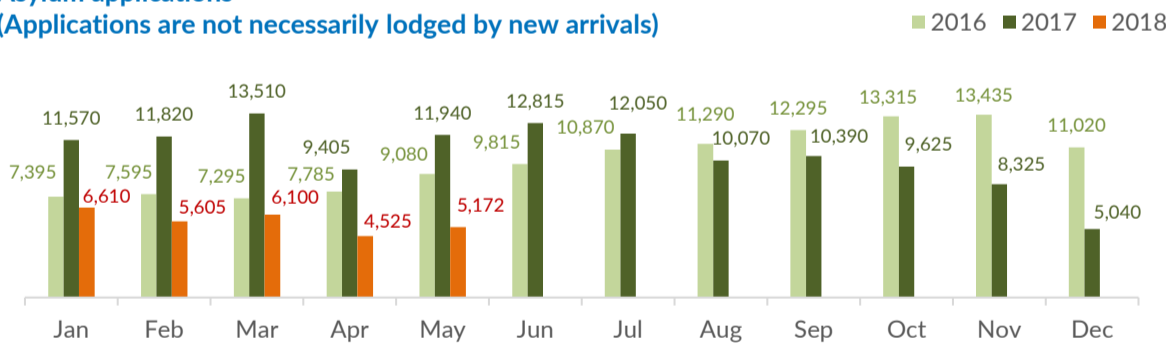

Italy weekly snapshot - 17 Jun 2018

(The charts below are based on figures from the Italian Ministry of Interior and UNHCR estimates. All figures are provisional and subject to change)

Total arrivals (1 Jan - 17 Jun 2018):	15,517
Total arrivals (1 Jan - 17 Jun 2017):	66,752
Total arrivals 1 Jun - 17 Jun 2018	2,155
Total arrivals 1 Jun - 17 Jun 2017	6,524
Average daily arrivals in June 2018 so far:	127
Average daily arrivals in May 2018:	126

Mon, 11 Jun 2018	0
Tue, 12 Jun 2018	167
Wed, 13 Jun 2018	953
Thu, 14 Jun 2018	123
Fri, 15 Jun 2018	46
Sat, 16 Jun 2018	0
Sun, 17 Jun 2018	0

Sea arrivals of last weeks

Arrivals per month

*(as of 17 Jun 2018)

Asylum applications

(Applications are not necessarily lodged by new arrivals)

Sea arrivals by gender and age - Jan - Apr 2018

Most common sea arrival nationalities in Italy (comparison with previous month)