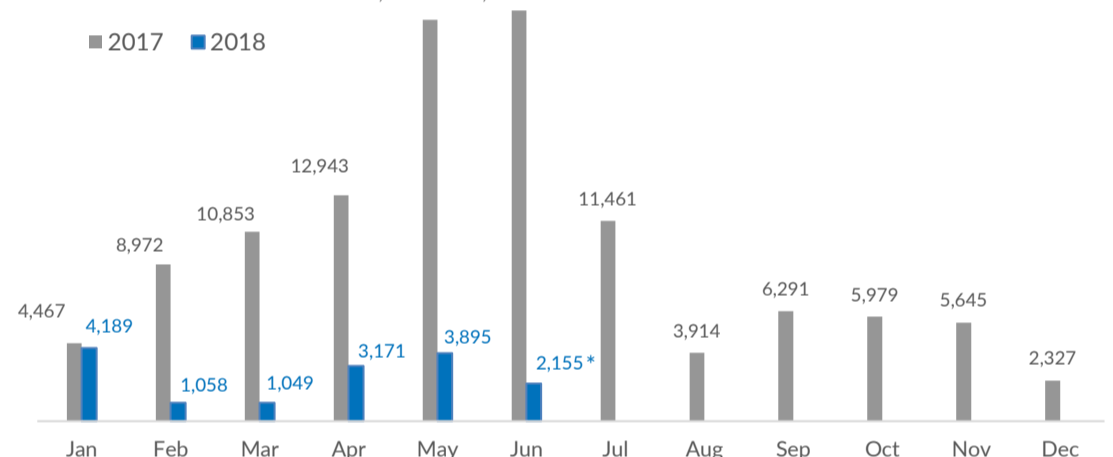

Italy weekly snapshot - 17 Jun 2018

(The charts below are based on figures from the Italian Ministry of Interior and UNHCR estimates. All figures are provisional and subject to change)

Total arrivals (1 Jan - 17 Jun 2018):	15,517
Total arrivals (1 Jan - 17 Jun 2017):	66,752
Total arrivals 1 Jun - 17 Jun 2018	2,155
Total arrivals 1 Jun - 17 Jun 2017	6,524
Average daily arrivals in June 2018 so far:	127
Average daily arrivals in May 2018:	126

Dead and missing in 2018 - Central Med (as of 17 Jun)	500
Dead and missing in 2018 - Mediterranean Sea (as of 17 Jun)	802

Dead and missing in 2017 - Central Med (as of 17 Jun)	2,107
Dead and missing in 2017 - Mediterranean Sea (as of 17 Jun)	2,194

Dead and missing in 2017 - Central Med	2,873
Dead and missing in 2017 - Mediterranean Sea	3,139

Estimated # of arrivals during the last seven days	1,289
---	--------------

(Based on arrivals or registration figures collected by UNHCR staff)

Mon, 11 Jun 2018	0
Tue, 12 Jun 2018	167
Wed, 13 Jun 2018	953
Thu, 14 Jun 2018	123
Fri, 15 Jun 2018	46
Sat, 16 Jun 2018	0
Sun, 17 Jun 2018	0

Sea arrivals of last weeks

Arrivals per month

*(as of 17 Jun 2018)