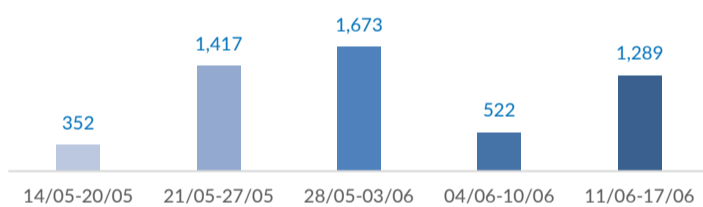

Italy weekly snapshot - 17 Jun 2018

(The charts below are based on figures from the Italian Ministry of Interior and UNHCR estimates. All figures are provisional and subject to change)

Total arrivals (1 Jan - 17 Jun 2018):	15,517
Total arrivals (1 Jan - 17 Jun 2017):	66,752
Total arrivals 1 Jun - 17 Jun 2018	2,155
Total arrivals 1 Jun - 17 Jun 2017	6,524
Average daily arrivals in June 2018 so far:	127
Average daily arrivals in May 2018:	126

Dead and missing in 2017 - Central Med	2,873
Dead and missing in 2017 - Mediterranean Sea	3,139

Estimated # of arrivals during the last seven days	1,289
---	--------------

(Based on arrivals or registration figures collected by UNHCR staff)

Mon, 11 Jun 2018	0
Tue, 12 Jun 2018	167
Wed, 13 Jun 2018	953
Thu, 14 Jun 2018	123
Fri, 15 Jun 2018	46
Sat, 16 Jun 2018	0
Sun, 17 Jun 2018	0

Sea arrivals of last weeks

Arrivals per month

*(as of 17 Jun 2018)