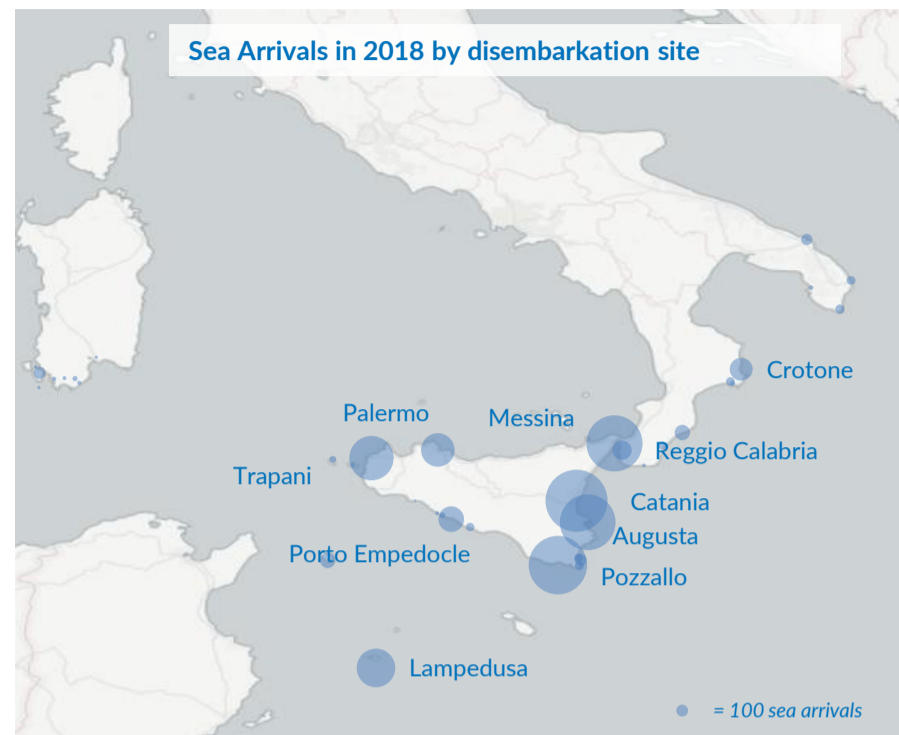

Italy weekly snapshot - 17 Jun 2018

(The charts below are based on figures from the Italian Ministry of Interior and UNHCR estimates. All figures are provisional and subject to change)

Total arrivals (1 Jan - 17 Jun 2018):	15,517
Total arrivals (1 Jan - 17 Jun 2017):	66,752
Total arrivals 1 Jun - 17 Jun 2018	2,155
Total arrivals 1 Jun - 17 Jun 2017	6,524
Average daily arrivals in June 2018 so far:	127
Average daily arrivals in May 2018:	126

Dead and missing in 2018 - Central Med (as of 17 Jun)	500
Dead and missing in 2018 - Mediterranean Sea (as of 17 Jun)	802

Dead and missing in 2017 - Central Med (as of 17 Jun)	2,107
Dead and missing in 2017 - Mediterranean Sea (as of 17 Jun)	2,194

Dead and missing in 2017 - Central Med	2,873
Dead and missing in 2017 - Mediterranean Sea	3,139

Estimated # of arrivals during the last seven days	1,289

(Based on arrivals or registration figures collected by UNHCR staff)

Mon, 11 Jun 2018	0
Tue, 12 Jun 2018	167
Wed, 13 Jun 2018	953
Thu, 14 Jun 2018	123
Fri, 15 Jun 2018	46
Sat, 16 Jun 2018	0
Sun, 17 Jun 2018	0