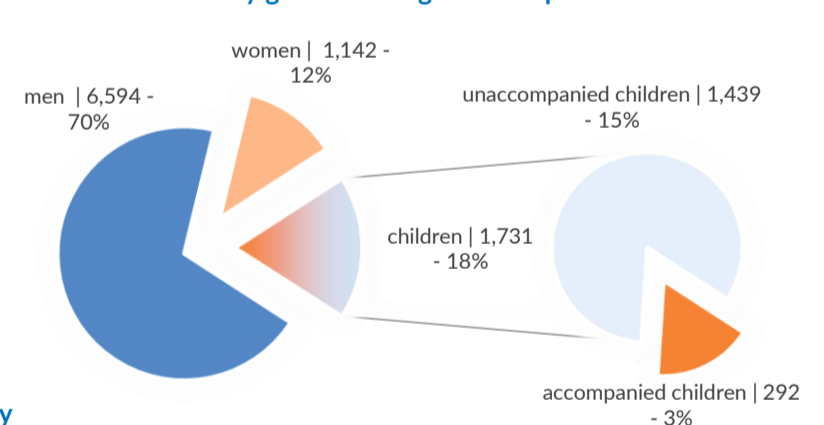

Italy weekly snapshot - 17 Jun 2018

(The charts below are based on figures from the Italian Ministry of Interior and UNHCR estimates. All figures are provisional and subject to change)

Total arrivals (1 Jan - 17 Jun 2018):	15,517
Total arrivals (1 Jan - 17 Jun 2017):	66,752
Total arrivals 1 Jun - 17 Jun 2018	2,155
Total arrivals 1 Jun - 17 Jun 2017	6,524
Average daily arrivals in June 2018 so far:	127
Average daily arrivals in May 2018:	126

Dead and missing in 2017 - Central Med	2,873
Dead and missing in 2017 - Mediterranean Sea	3,139

Estimated # of arrivals during the last seven days	1,289
---	--------------

(Based on arrivals or registration figures collected by UNHCR staff)

Mon, 11 Jun 2018	0
Tue, 12 Jun 2018	167
Wed, 13 Jun 2018	953
Thu, 14 Jun 2018	123
Fri, 15 Jun 2018	46
Sat, 16 Jun 2018	0
Sun, 17 Jun 2018	0

Sea arrivals of last weeks

Arrivals per month

*(as of 17 Jun 2018)

Asylum applications

(Applications are not necessarily lodged by new arrivals)

Sea arrivals by gender and age - Jan - Apr 2018

Most common sea arrival nationalities in Italy (comparison with previous month)