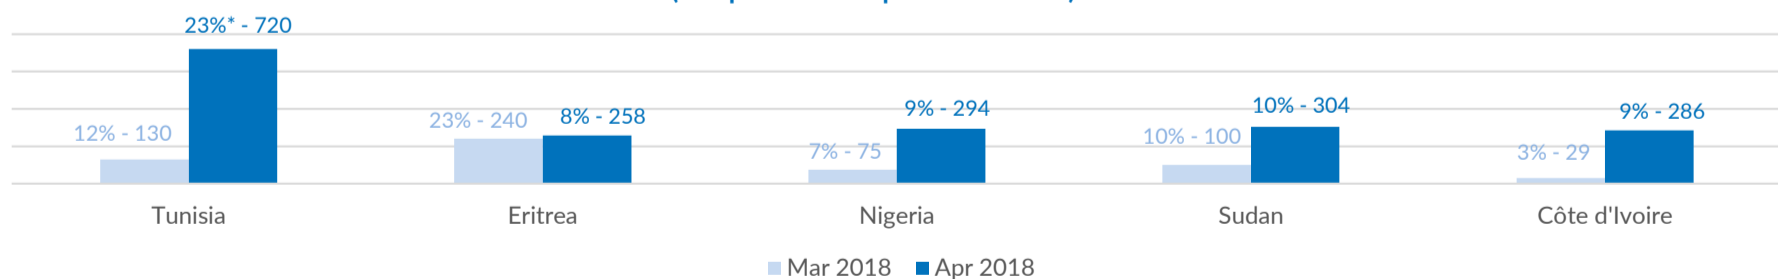

Mon, 11 Jun 2018	0
Tue, 12 Jun 2018	167
Wed, 13 Jun 2018	953
Thu, 14 Jun 2018	123
Fri, 15 Jun 2018	46
Sat, 16 Jun 2018	0
Sun, 17 Jun 2018	0

Sea arrivals of last weeks

Arrivals per month

*(as of 17 Jun 2018)

Asylum applications

(Applications are not necessarily lodged by new arrivals)

Sea arrivals by gender and age - Jan - Apr 2018

Most common sea arrival nationalities in Italy (comparison with previous month)

* % of the monthly total

Estimated daily sea arrivals in 2018