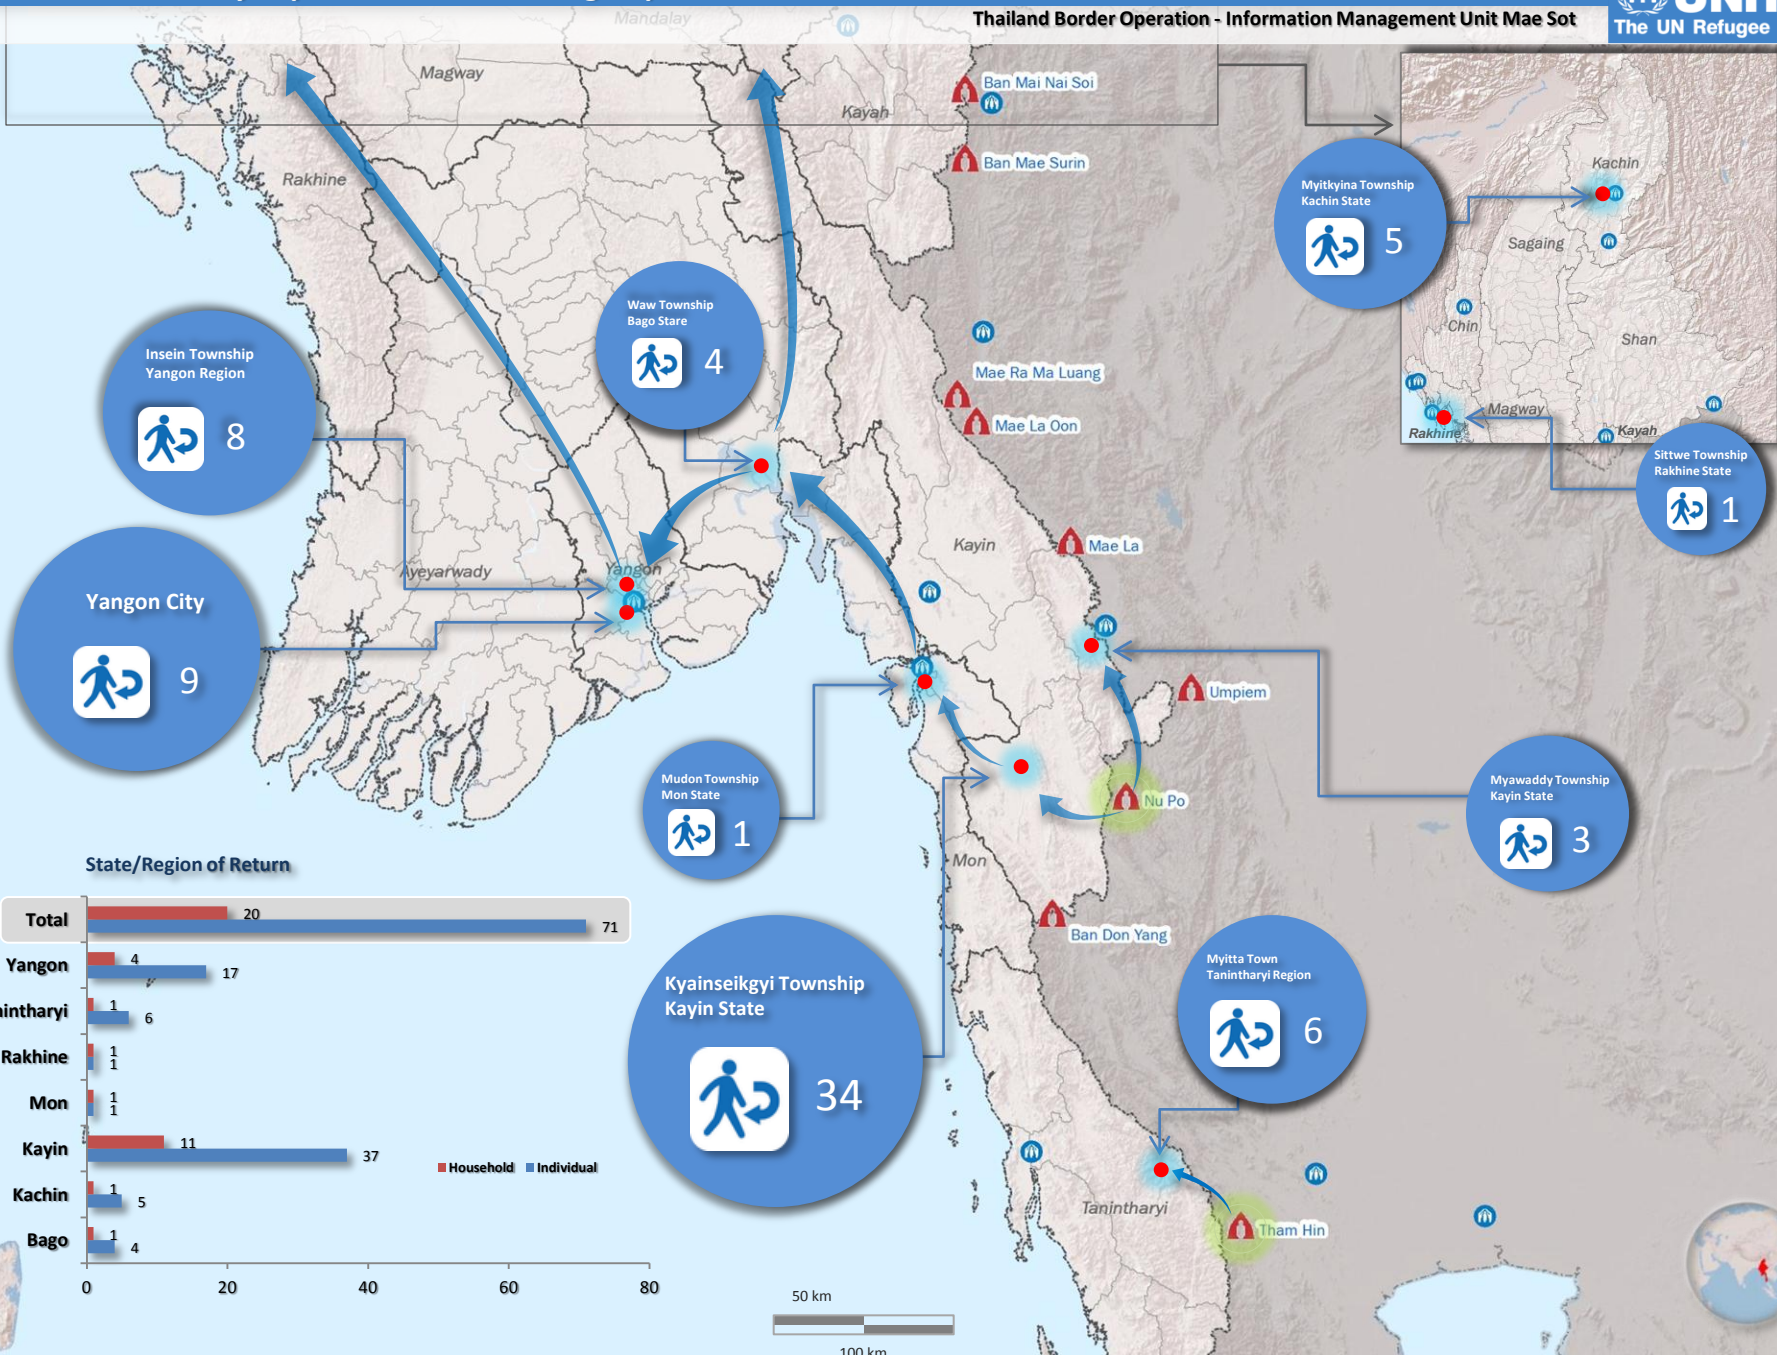

Thailand Border Operation - Information Management Unit Mae Sot

State/Region of Return