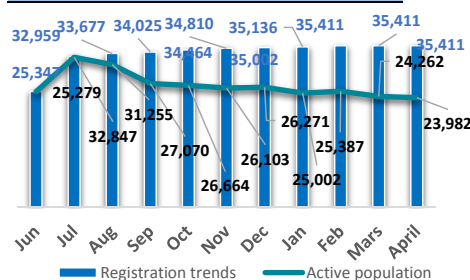

Biometric Registration Update

As of 15 April , 2018

REGISTRATION TRENDS

Gender and Age breakdown

All Location	Female Headed	Total HH	00-04years		05-11years		12-17years		18-59years		60+years		Total		Grand Total
			F	M	F	M	F	M	F	M	F	M			
Grand Total	2,875	9,849	3,859	3,743	3,757	3,569	1,976	1,774	7,600	8,548	226	359	17,418	17,993	35,411

Total Registered
35,411

Average Family Size
3.6

ACTIVE POPULATION

Gender and Age/ breakdown by Location

Location	Female Headed	Total HH	00-04years		05-11years		12-17years		18-59years		60+years		Total		Grand Total	%
			F	M	F	M	F	M	F	M	F	M				
Lovua	719	3,359	1,509	1,422	1,611	1,528	784	773	2,673	2,942	85	148	6,662	6,813	13,475	56%
Urban Area	1,046	2,747	1,085	1,061	1,230	1,183	640	573	2,386	2,175	79	95	5,420	5,087	10,507	44%
Grand Total	1,765	6,106	2,594	2,483	2,841	2,711	1,424	1,346	5,059	5,117	164	243	12,082	11,900	23,982	100%

Total Active
23,982

Average Family Size
4.0

Weekly Population Change			
Increase		Decrease	
Type	PoC	Type	PoC
New REG		Spont. Dep.	9
Birth		de-activation	
F.U		Death/closure	
Transf. In		Transf. out	
Activation		Deregistration	
Total	0	Total	9

Population by Area of origin	
Area of Origin	PoC
Kasai-Longatshimo	18,638
Lovua-Longatshimo	4,690
Kasadi-Sadi	238
Kasai-Kabambaie	225
Tshikapa	50
Other	141

Education			
Grade	05-11years	12-17years	18+years
Kindergarden	90	3	2
Grade 1-3	2,835	432	458
Grade 4-7	619	1,760	2,982
Grade 8-14	8	465	6,151
University			158
Post univ.		1	151
Informal	417	15	14
No education	1,253	73	607