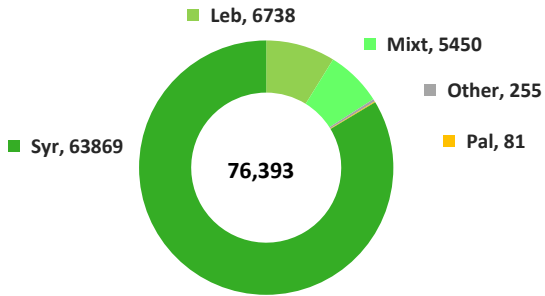

Food Security Sector - Ramadan Response (June-July)2016

Total beneficiaries reached by group

Data Source:

Alrahma Elaalamya, RAF Qatar, SREC-KSA, DRC, IR Lebanon, Intersos, Lebanese Red Cross, MoSA, SIF, KRC, Muslim Aid, URDA, Almanader Alkhayrya, Mercy International