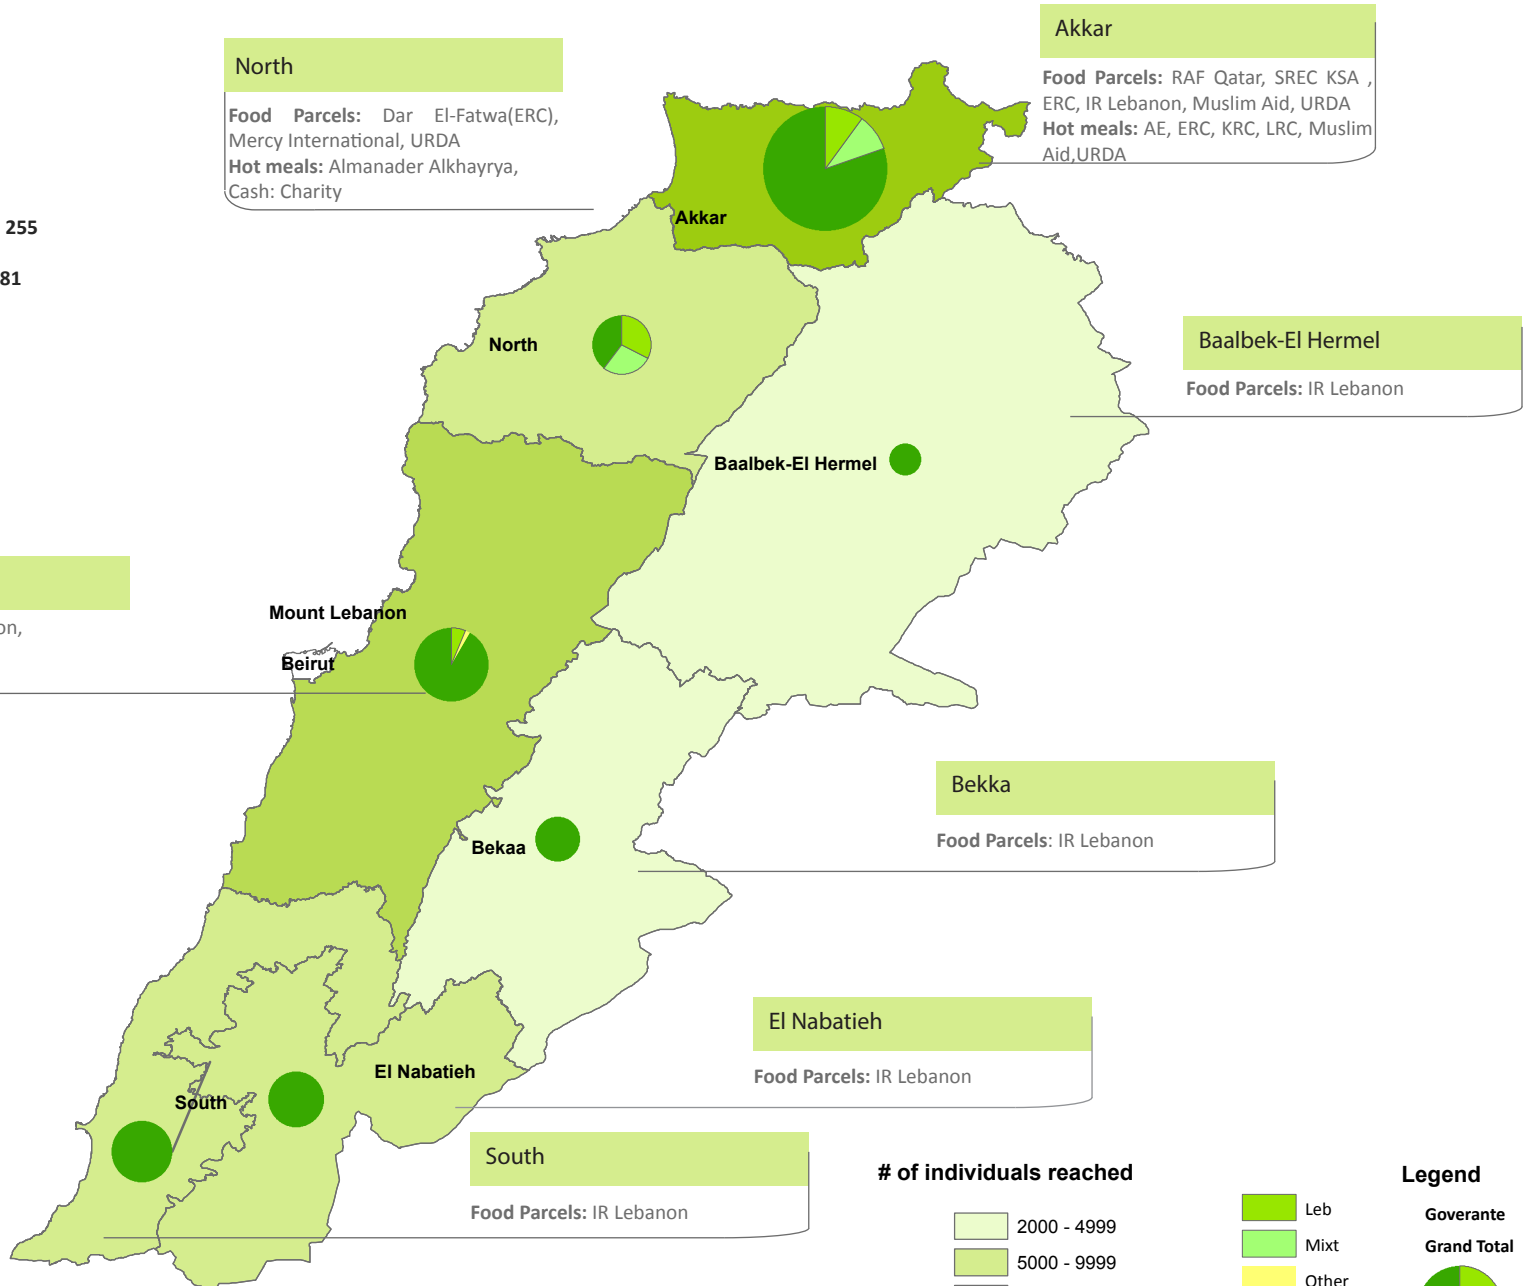

Food Security Sector - Ramadan Response (June-July)2016

Total beneficiaries reached by group

Data Source:

Alrahma Elaalamya, RAF Qatar, SREC-KSA, DRC, IR Lebanon, Intersos, Lebanese Red Cross, MoSA, SIF, KRC, Muslim Aid, URDA, Almanader Alkhayrya, Mercy International

of individuals reached

Legend

The boundaries and names shown and the designations used on this map do not imply official endorsement by the United Nations