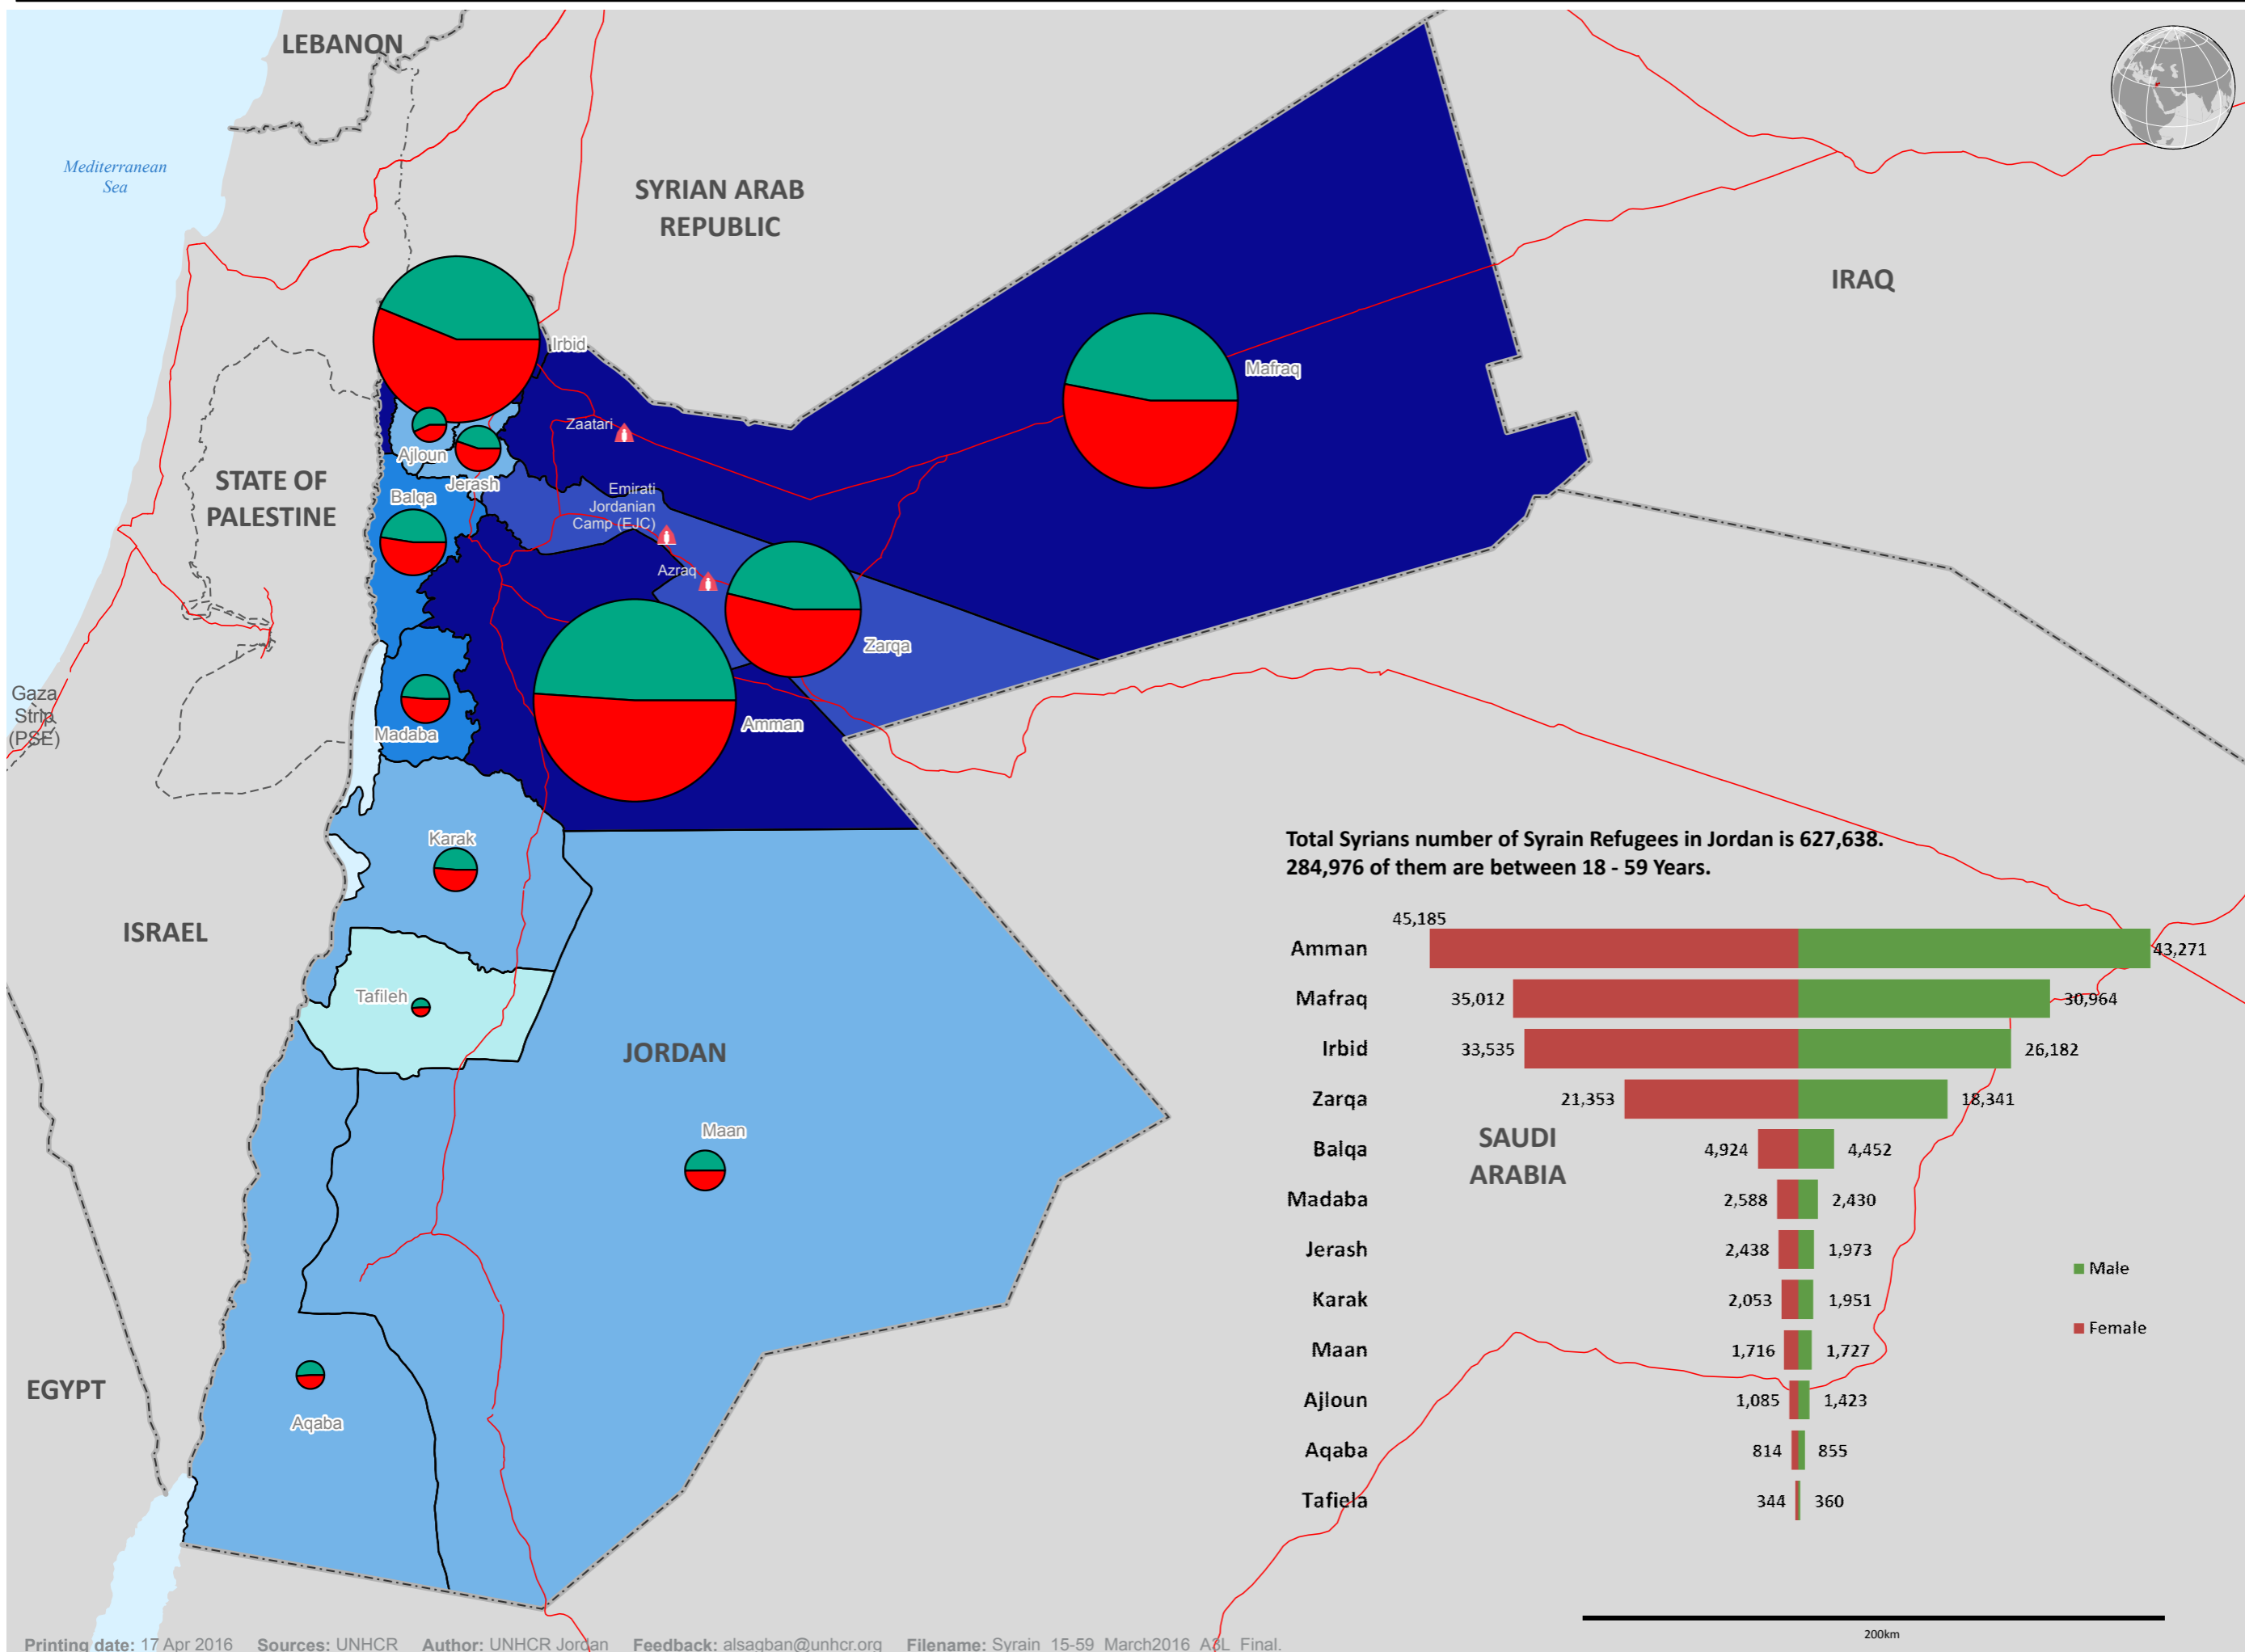

# Syrian Refugees in Jordan between 18-59 Years (Urban and Camp Based)

as of 31 March 2016

The boundaries and names shown and the designations used on this map do not imply official endorsement or acceptance by the United Nations.