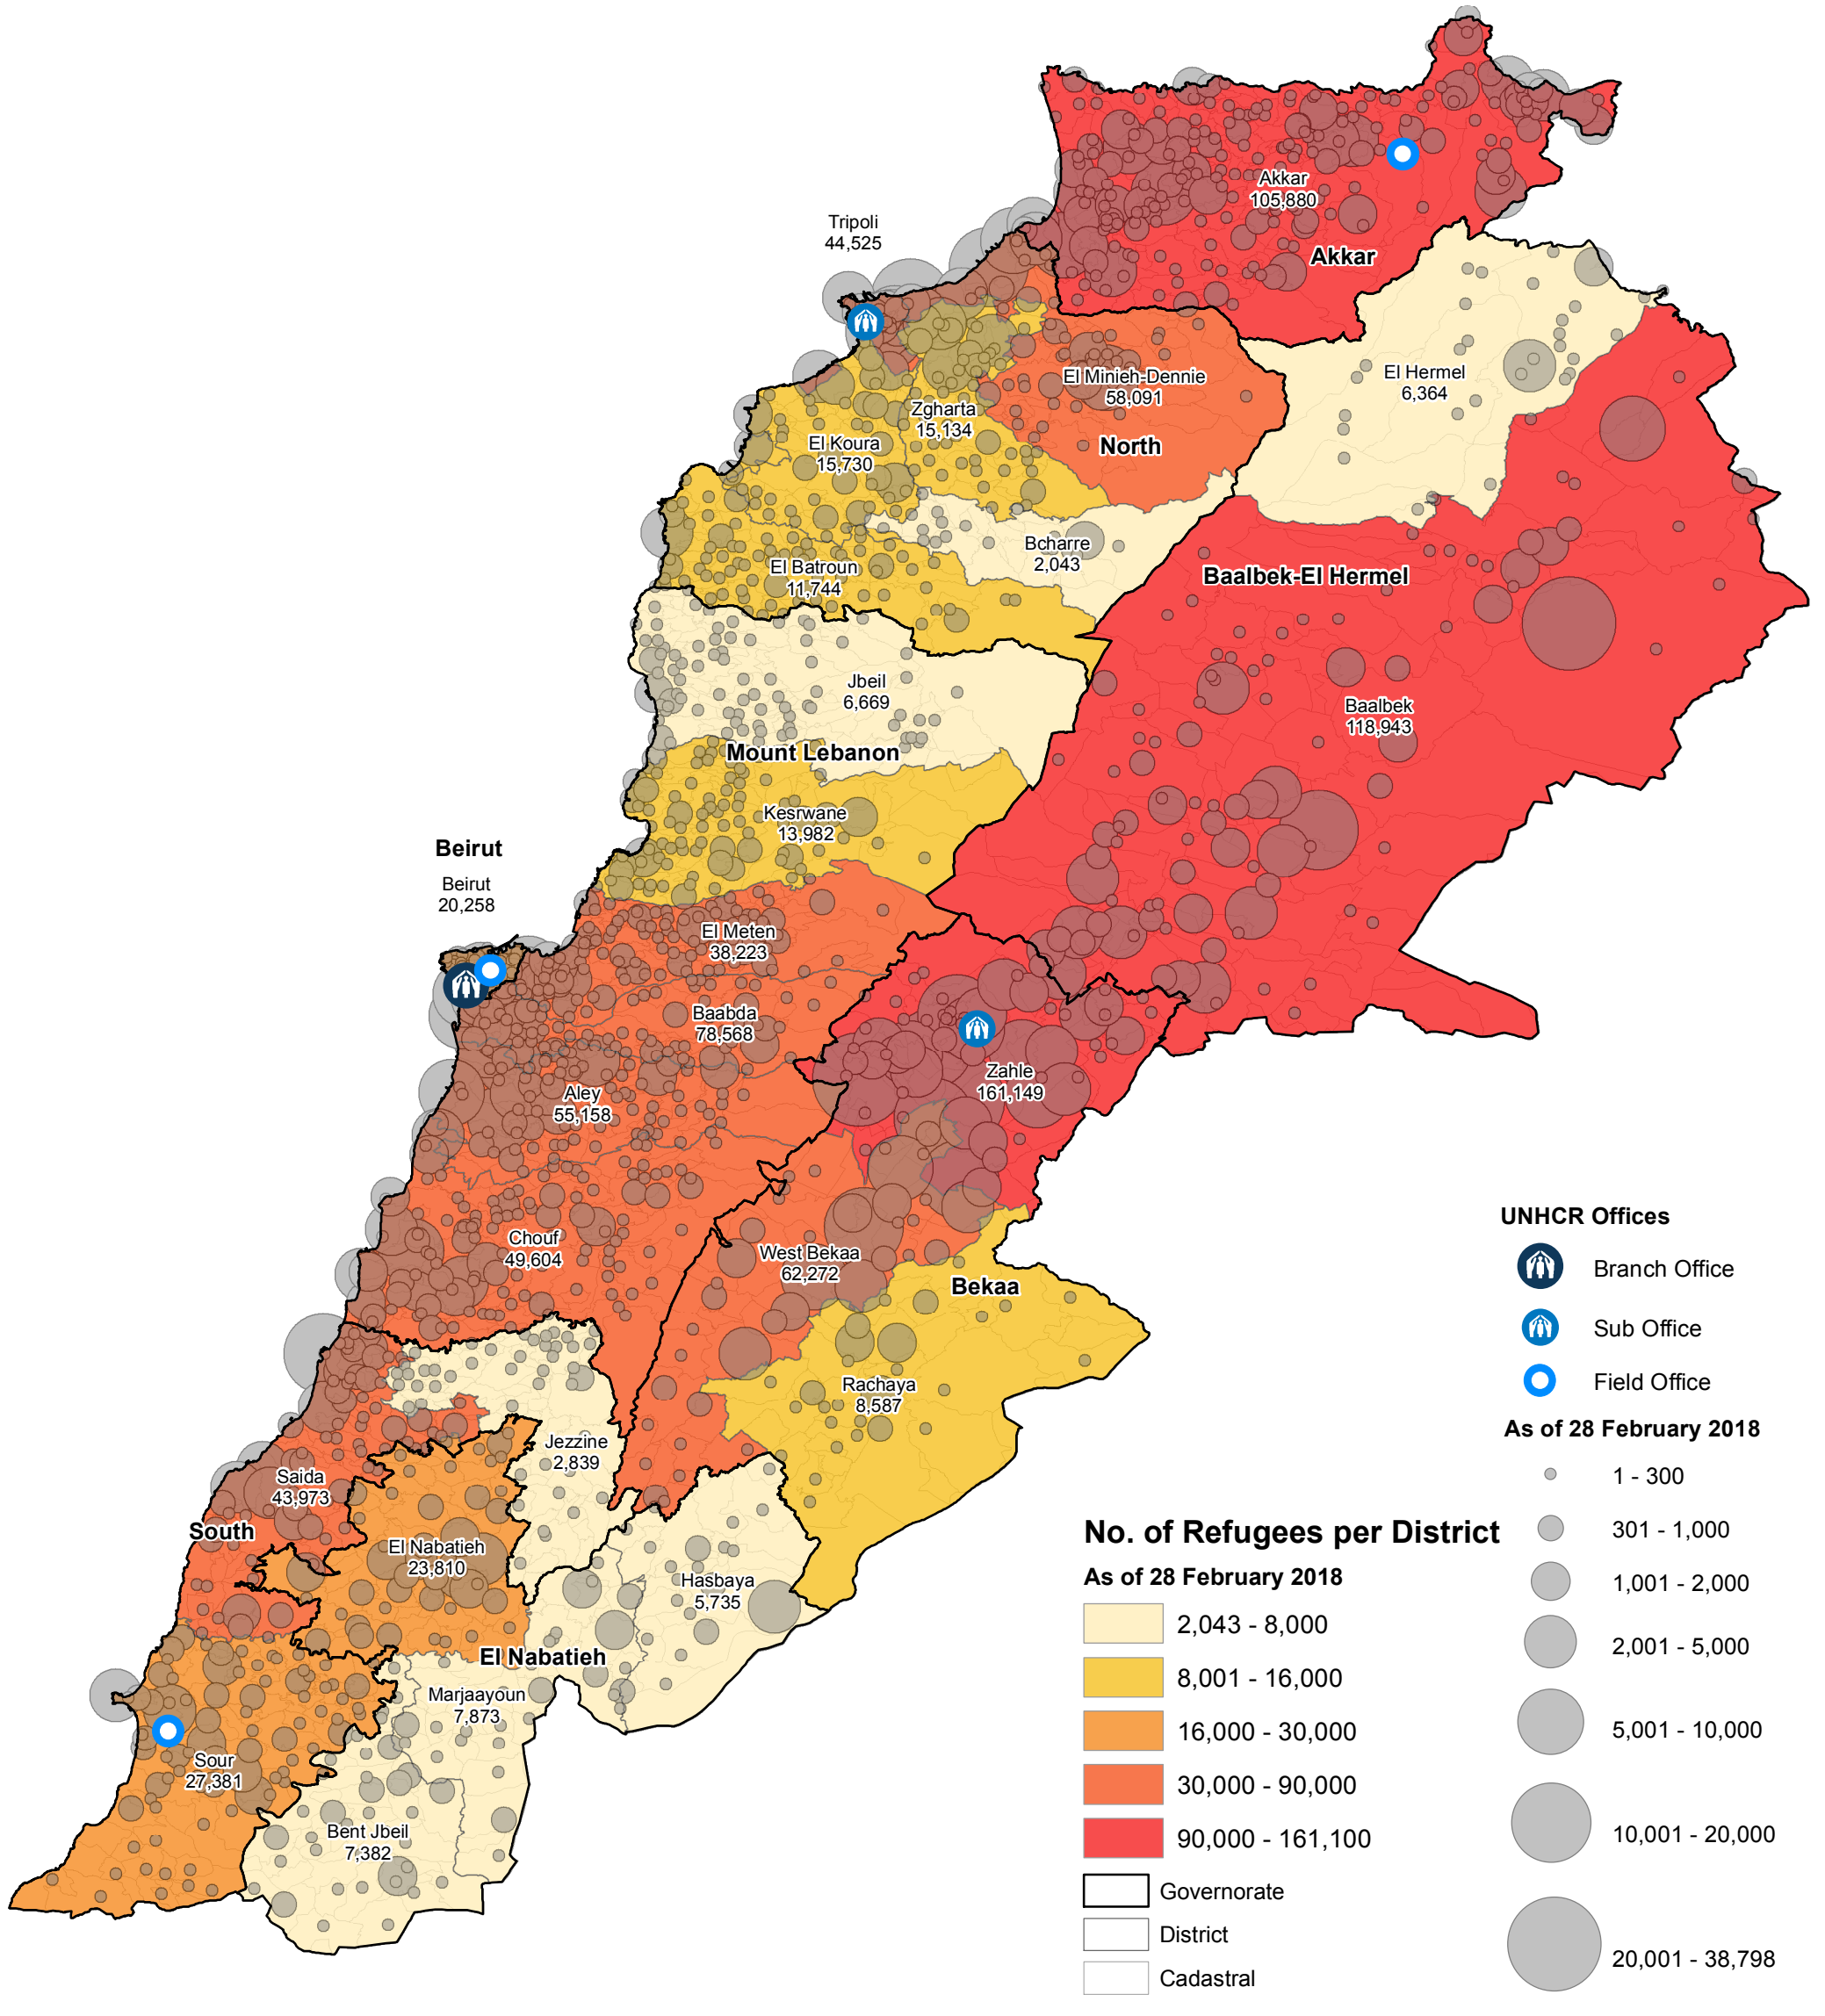

Total No. of Refugees **991,917**

This map has been produced by the Inter-Agency Information Management Unit of UNHCR based on maps and material provided by the Government of Lebanon for operational purposes. It does not constitute an official United Nations map. The designations employed and the presentation of material on this map do not imply the expression of any opinion whatsoever on the part of the Secretariat of the United Nations concerning the legal status of any country, territory, city or area or of its authorities, or concerning the delimitation of its frontiers or boundaries.

Data Sources:  
- Refugee population and location data by UNHCR as of 28 February 2018. For more information on refugee data, contact Diana El Habr at elhabr@unhcr.org

GIS and Mapping by UNHCR Lebanon. For further information on map, contact Jad Ghosn at ghosn@unhcr.org or Maroun Sader at sader@unhcr.org