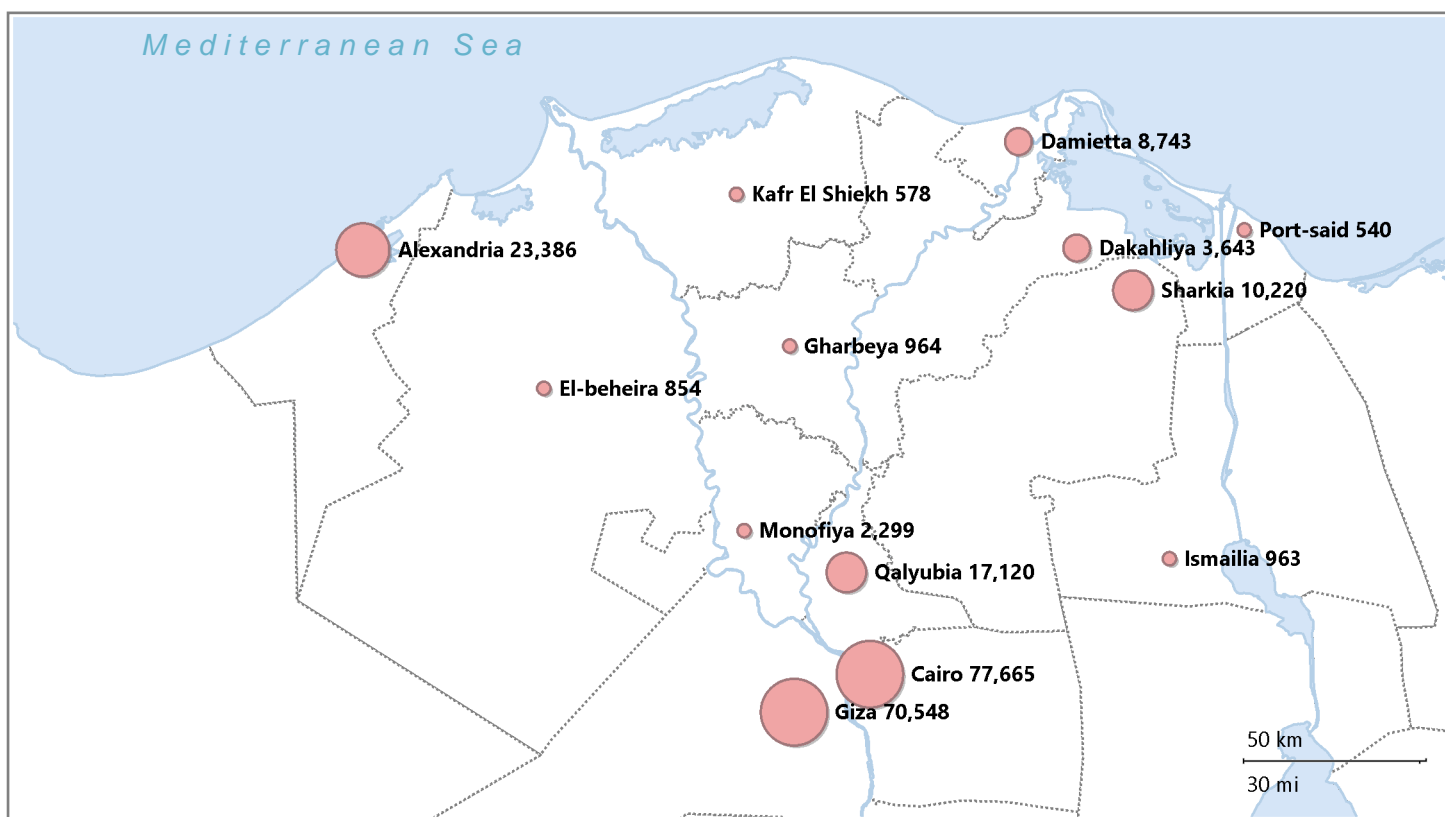

UNHCR Egypt Monthly Statistical Report

as of 31 January 2018

Total Population **221,675**

Asylum Seekers* **178,229**

Refugees **43,446**

Syrians 127,414

Other Nationalities 94,261

BREAKDOWN BY COUNTRY OF ORIGIN

TOTAL **ASYLUM SEEKERS** **REFUGEES**

SYRIA 127,414
121,143 6,271

ERITREA 12,959
10,023 2,936

SUDAN 36,195
18,480 17,715

SOUTH SUDAN 10,518
5,074 5,444

ETHIOPIA 14,564
11,605 2,959

OTHERS (51 Countries) 20,025
11,904 8,121

TOTAL IN 2018

NEW-ARRIVAL 1,897
SYRIANS 416
OTHER NATIONALITIES 1,481

REGISTERED 2,545
SYRIANS 722
OTHER NATIONALITIES 1,823

* All Syrians who have approached UNHCR Egypt after 2011 are registered as asylum seekers and do not undergo refugee status determination but are considered as Refugees. The boundaries and names show and the designations used on this map do not imply official endorsement or acceptance by the United Nations