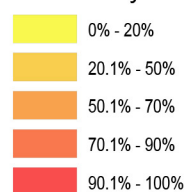

SYRIA

Percentage of out of school children by cadastre *

*Estimate based on difference between registered school-aged refugees and reported enrolled children

Out of School Children

Data Sources: COD, OSM, UNHCR, MoSA