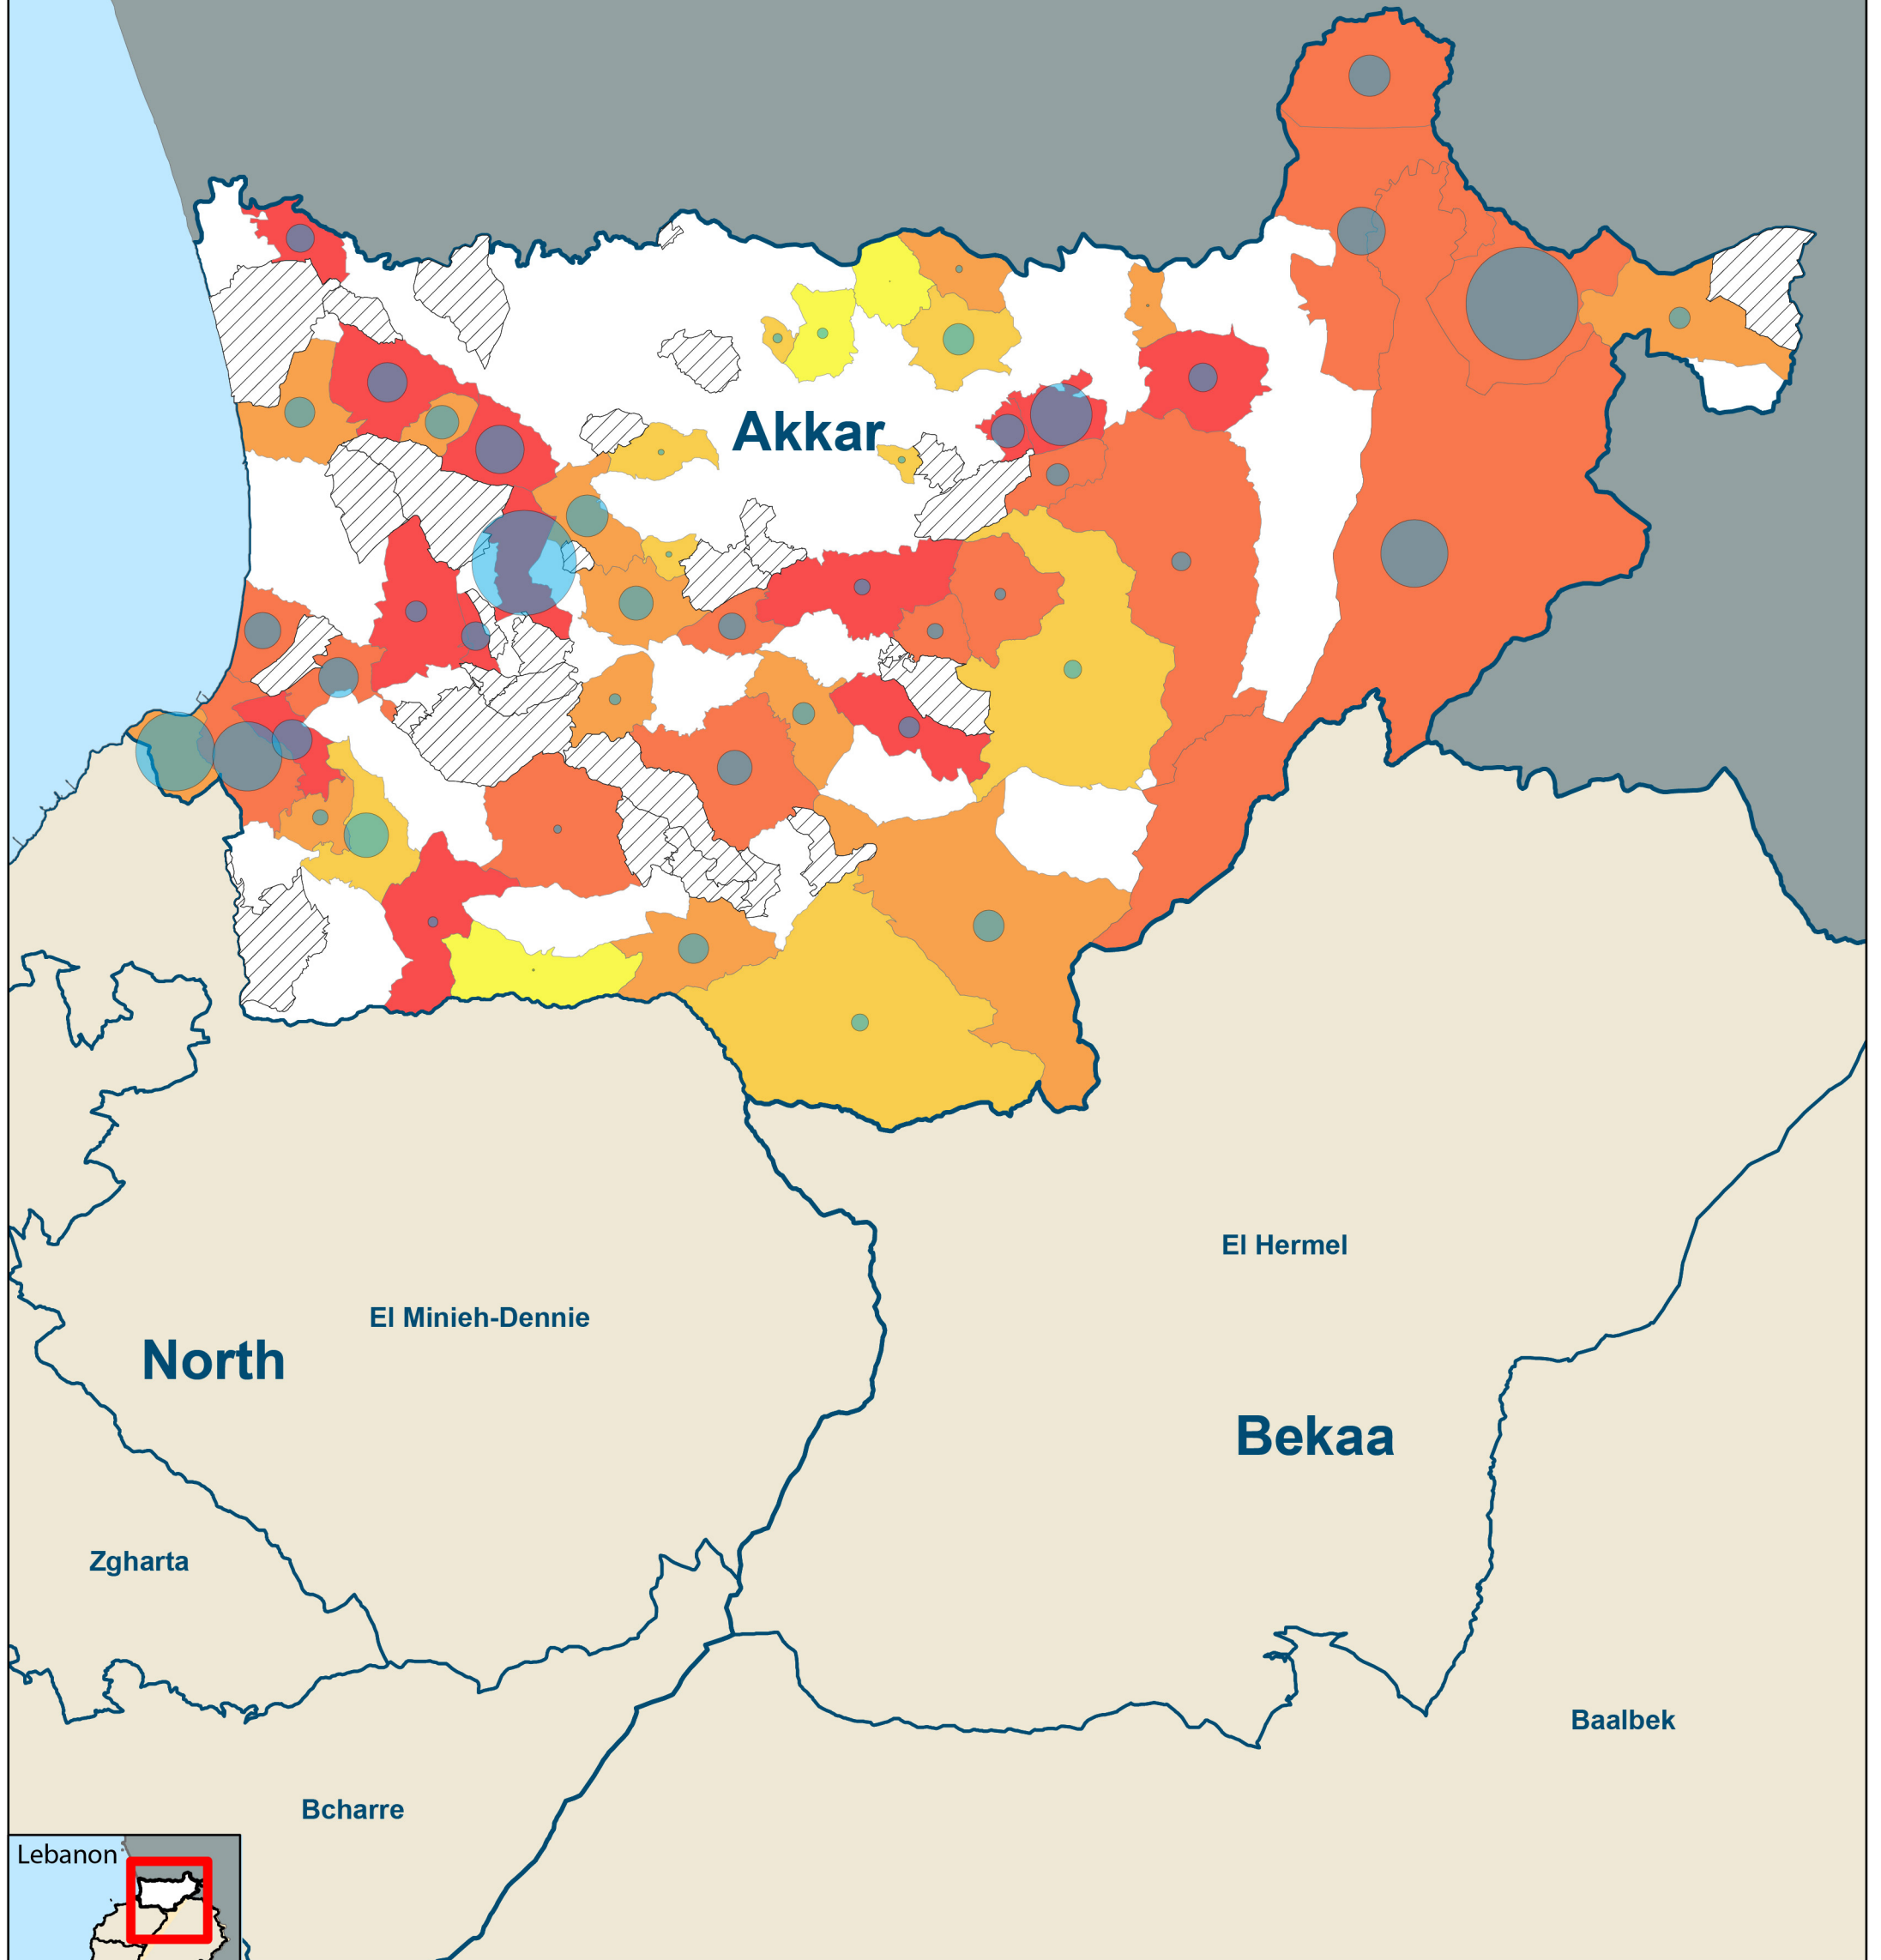

SYRIA

Percentage of out of school children by cadastre *

*Estimate based on difference between registered school-aged refugees and reported enrolled children

Out of School Children

Data Sources: COD, OSM, UNHCR, MoSA

Coordinate System: WGS84
 Document Name: REACH_LBN_MtLeb_OOSC_A4P_20140724
 Contact: reach.mapping@impact-initiatives.org

Note: Data, designations and boundaries contained on this map are not warranted to be error-free and do not imply acceptance by the REACH partners, associated, donors mentioned on this map.