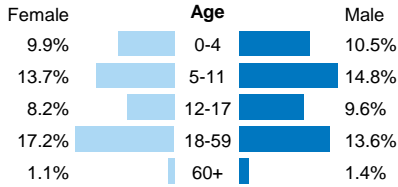

SOMALIA

Somali returnees from Kenya at 31 May 2018

80,115

refugee returnees (2014 - 2018)

Age, gender composition

Women and children combined represent 85% of all returnees to date

Somali returnees by destination

Data on destinations for returnees from Kenya are generally based on the place of initial return. In the case of arrivals by road convoy in 2017, the final destination declared on arrival is used.

Returnees from Kenya by month