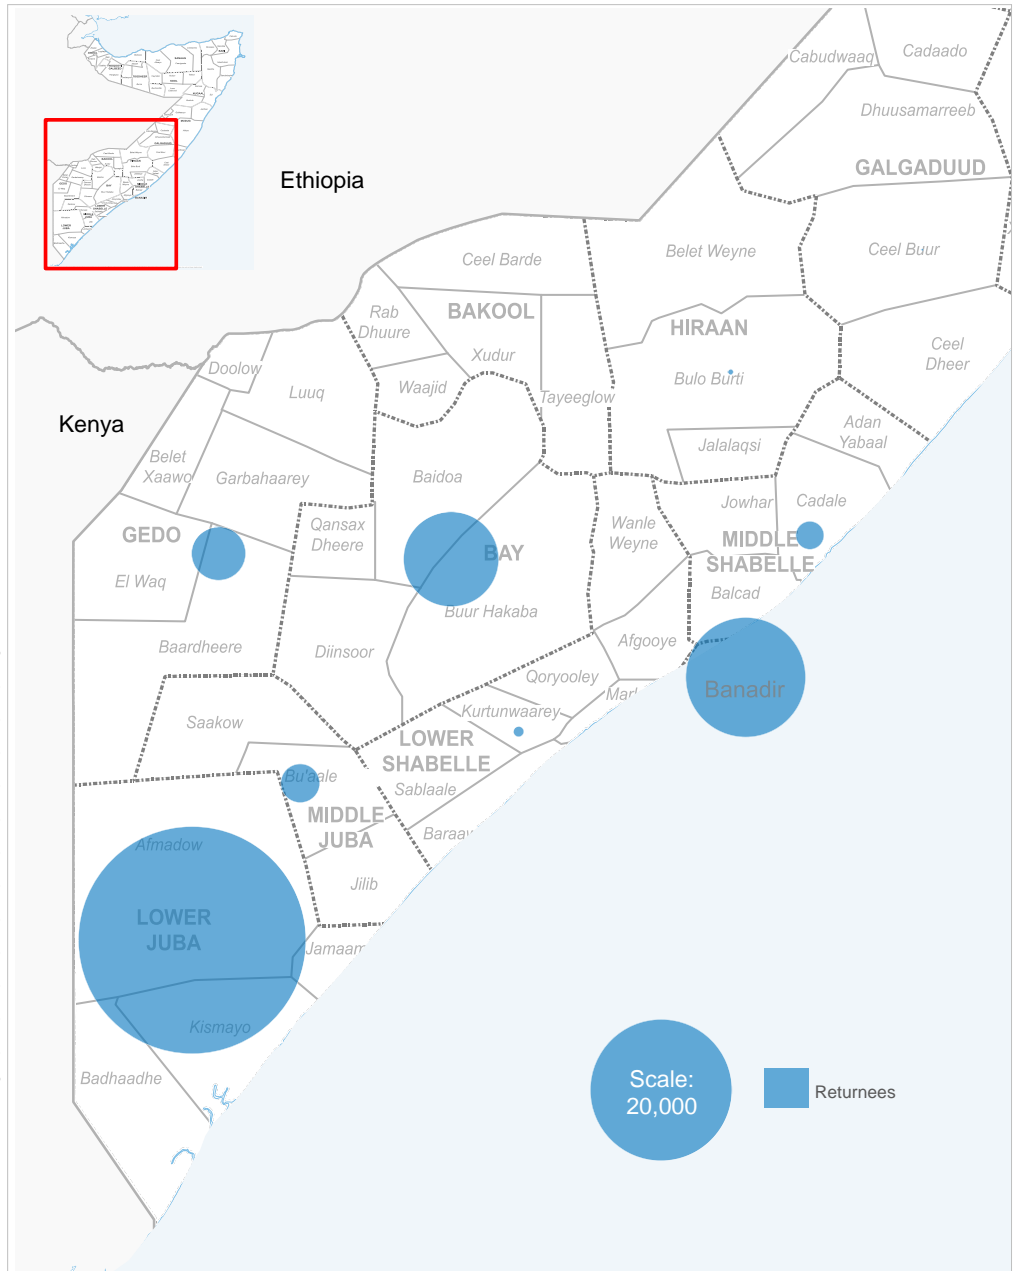

SOMALIA

Somali returnees from Kenya at 31 May 2018

80,115

refugee returnees (2014 - 2018)

Age, gender composition

Women and children combined represent 85% of all returnees to date

Somali returnees by destination

Data on destinations for returnees from Kenya are generally based on the place of initial return. In the case of arrivals by road convoy in 2017, the final destination declared on arrival is used.

Returnees from Kenya by month

UNHCR is grateful for the generous contributions of donors who have directly contributed to the UNHCR Somalia operation in 2018