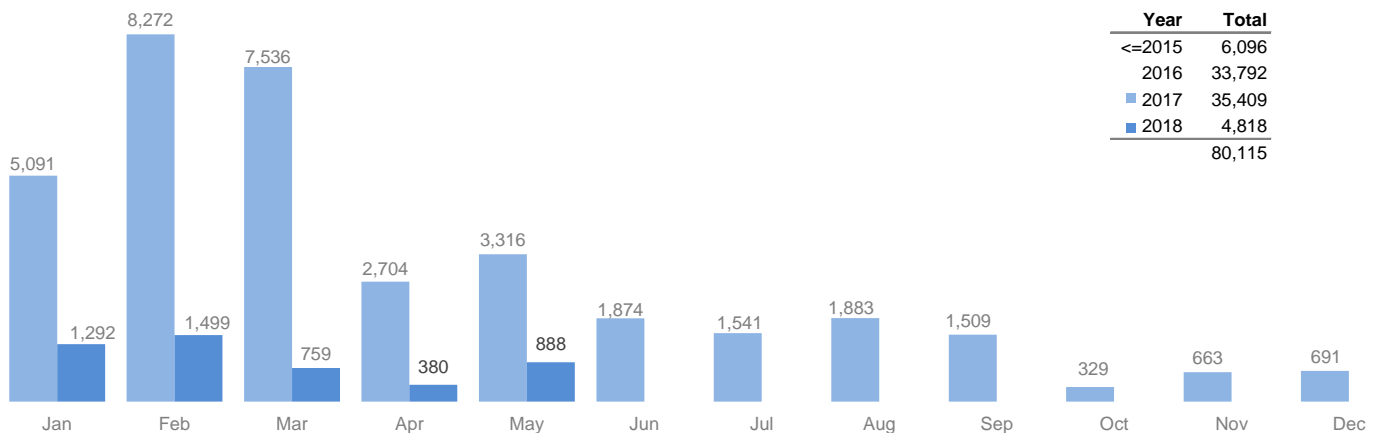

SOMALIA

Somali returnees from Kenya at 31 May 2018

80,115

refugee returnees (2014 - 2018)

Age, gender composition

Women and children combined represent 85% of all returnees to date

Somali returnees by destination

Data on destinations for returnees from Kenya are generally based on the place of initial return. In the case of arrivals by road convoy in 2017, the final destination declared on arrival is used.

Returnees from Kenya by month