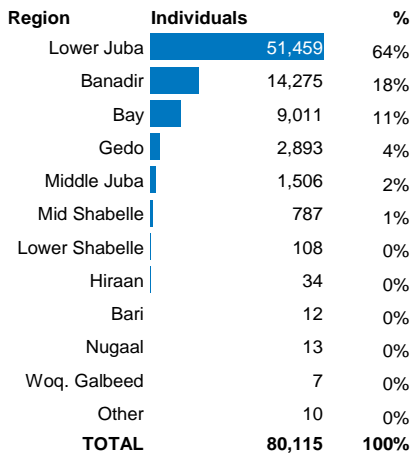

SOMALIA

Somali returnees from Kenya at 31 May 2018

80,115

refugee returnees (2014 - 2018)

Age, gender composition

Women and children combined represent 85% of all returnees to date

Somali returnees by destination

Data on destinations for returnees from Kenya are generally based on the place of initial return. In the case of arrivals by road convoy in 2017, the final destination declared on arrival is used.

Returnees from Kenya by month