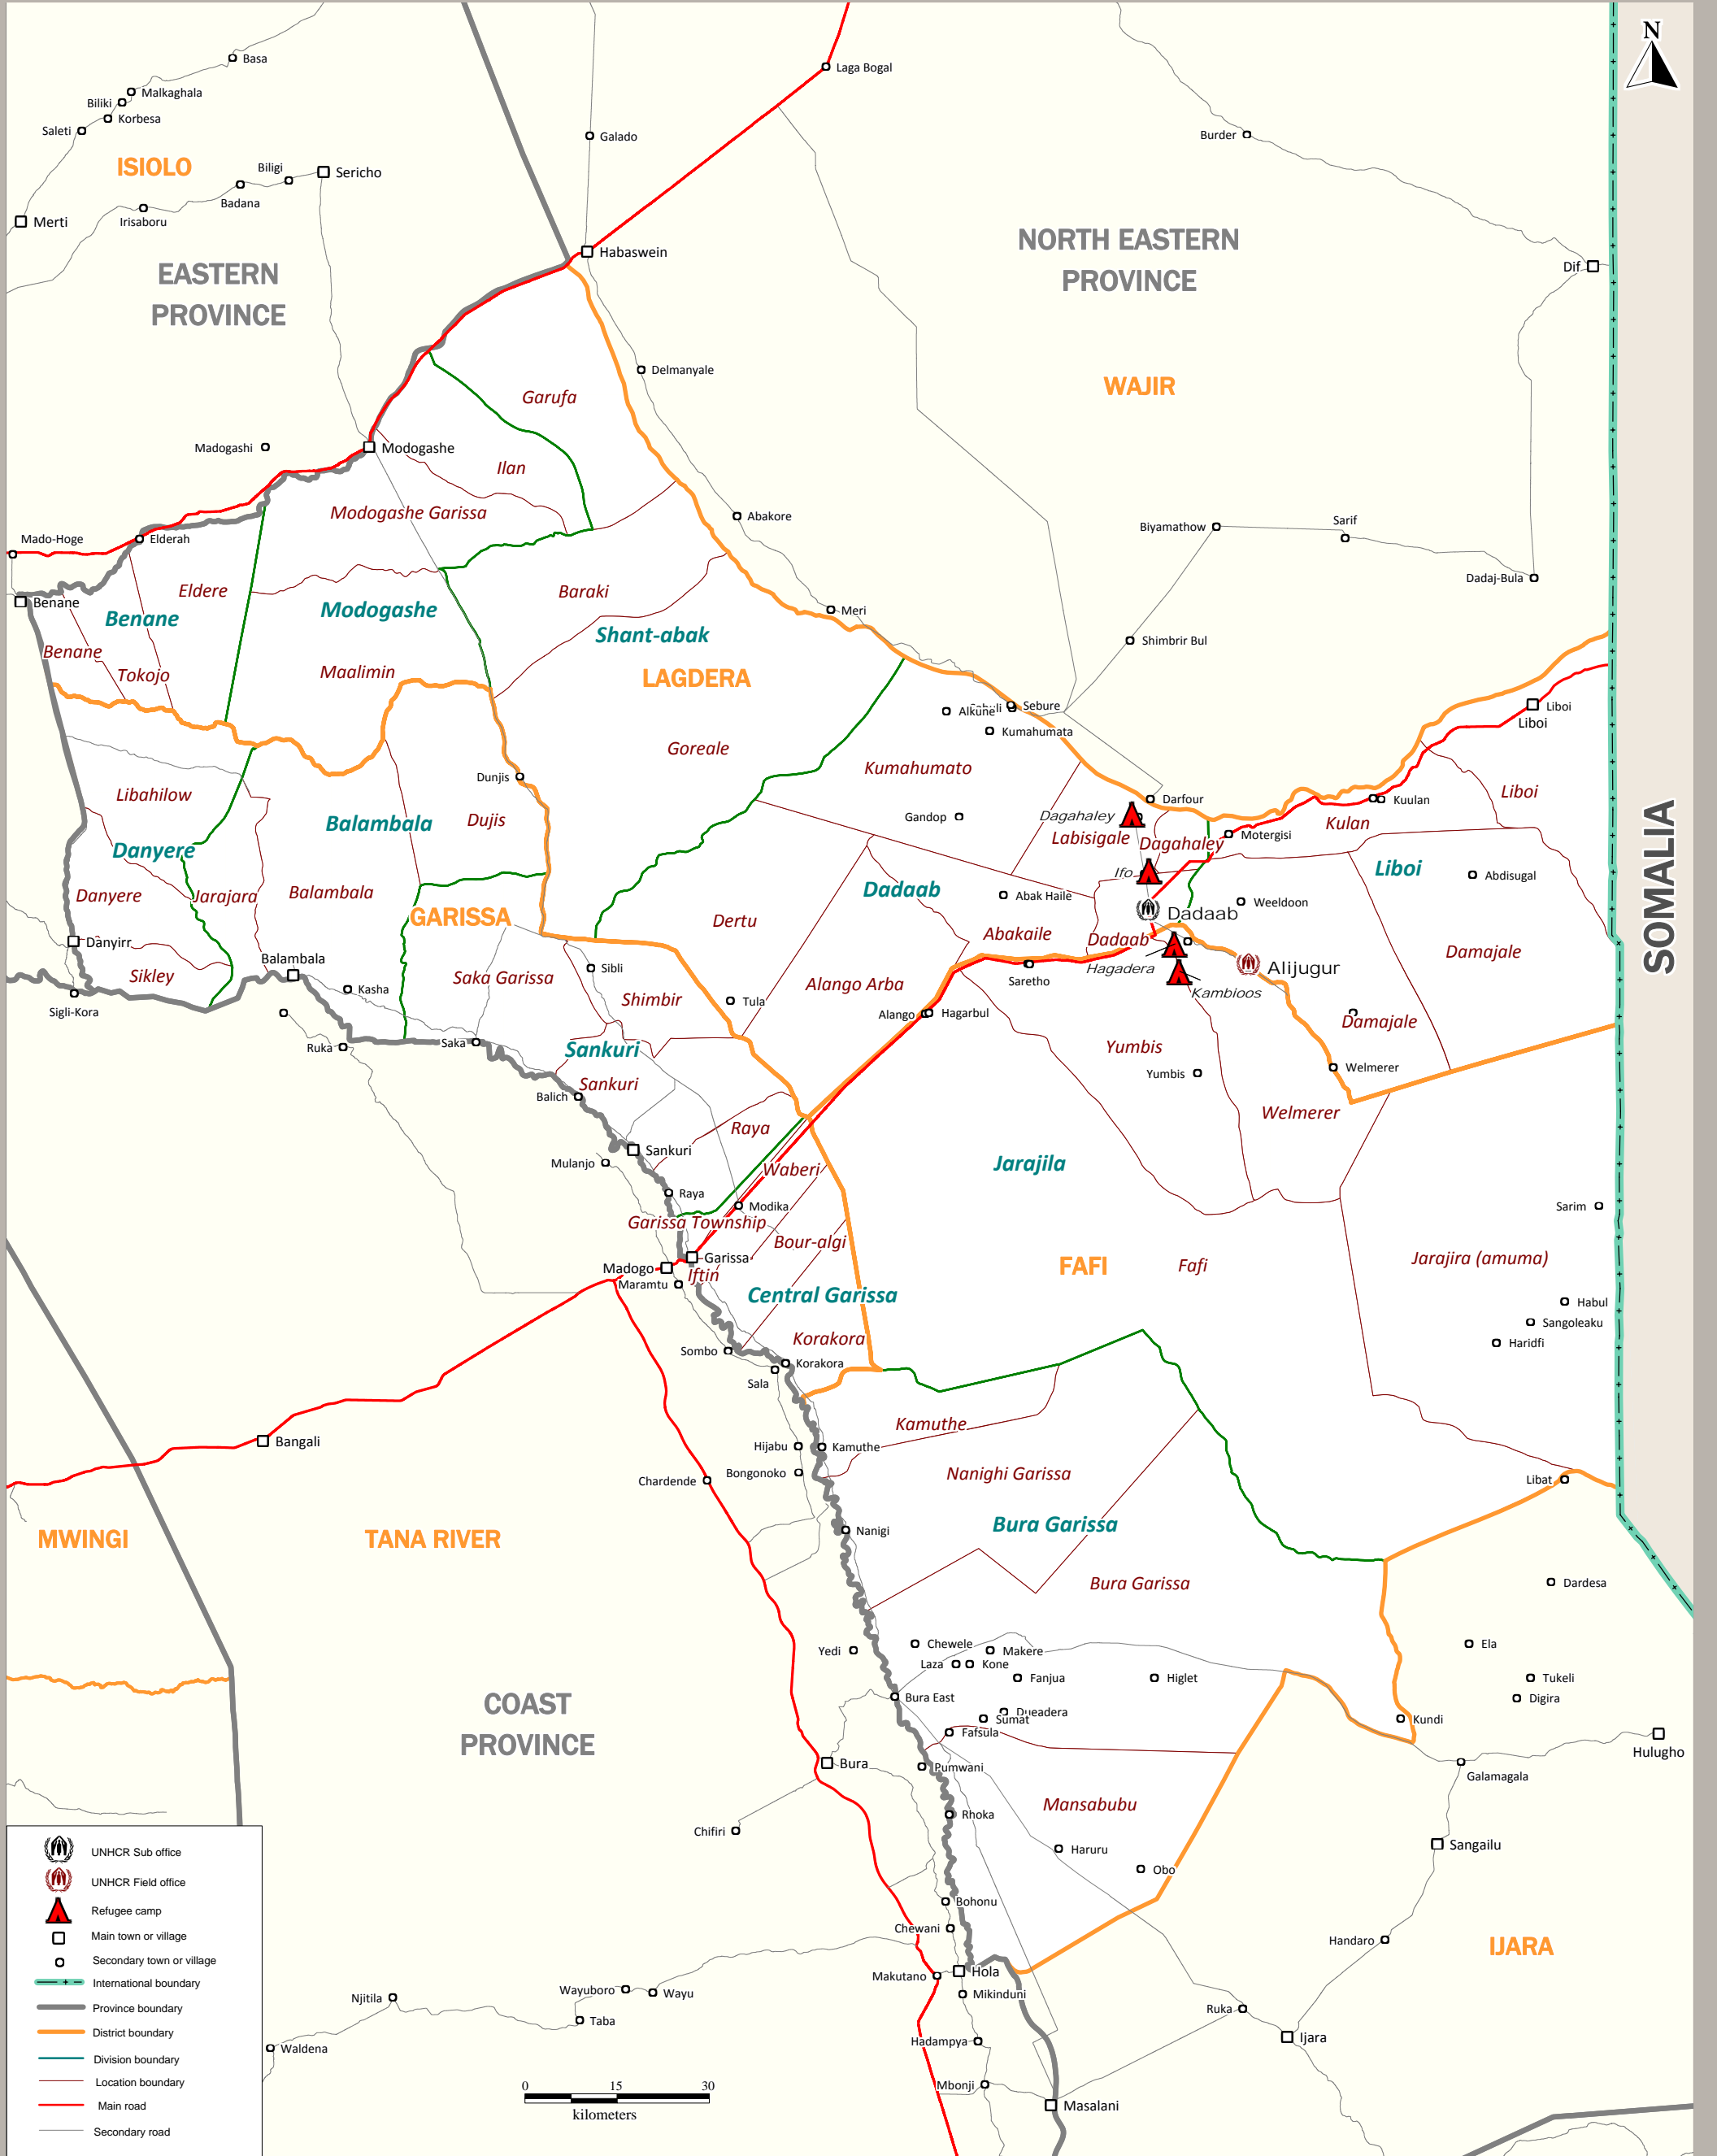

Kenya - North Eastern Province Garissa Overview

Geographic Information Systems and Mapping Unit
UNHCR Regional Support Hub in Nairobi
Tel.: +254 20 4222000 Email: kennarsh@unhcr.org

Sources:
UNHCR, Global Insight digital mapping © 1998
Europa Technologies Ltd.

The boundaries and names shown and the designations used on this map do not imply official endorsement or acceptance by the United Nations.

- UNHCR Sub office
- UNHCR Field office
- Refugee camp
- Main town or village
- Secondary town or village
- International boundary
- Province boundary
- District boundary
- Division boundary
- Location boundary
- Main road
- Secondary road