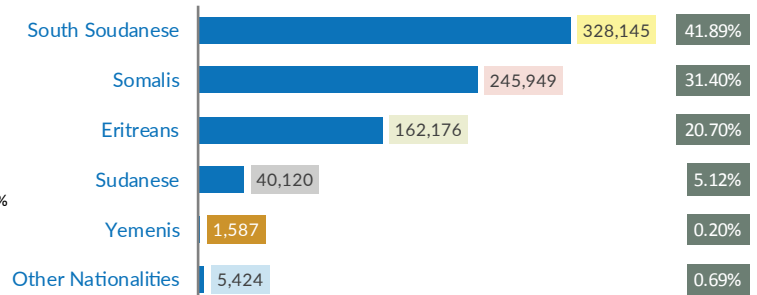

ETHIOPIA

Refugees and Asylum-seekers

as of 30 November 2016

Age/Gender breakdown

Breakdown by nationality

New arrivals trends by location | 2016

New arrivals | 12 months trends