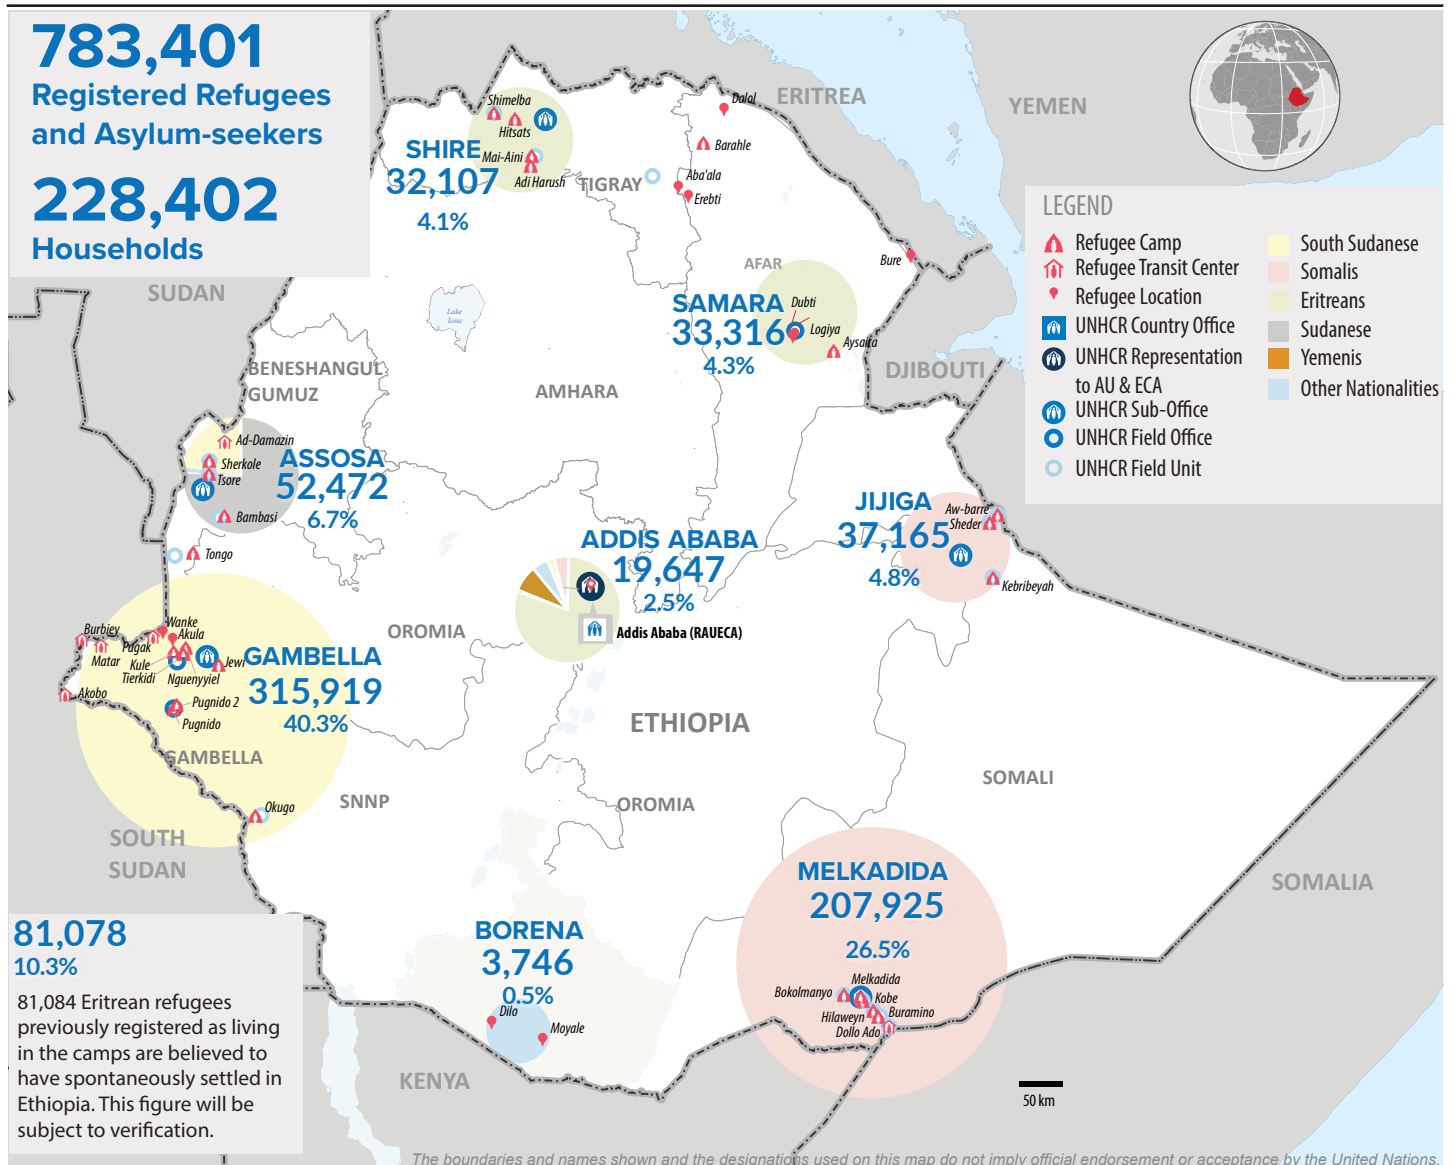

ETHIOPIA

Refugees and Asylum-seekers

as of 30 November 2016

Age/Gender breakdown

Breakdown by nationality

New arrivals trends by location | 2016

New arrivals | 12 months trends