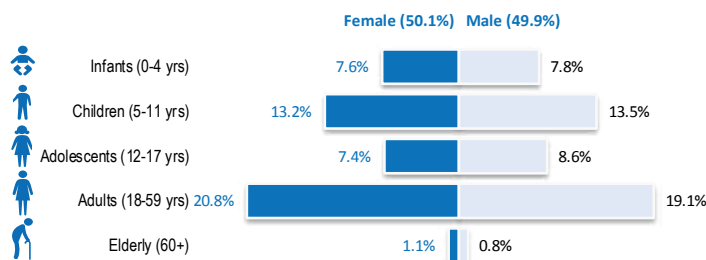

ETHIOPIA

Refugees and Asylum-seekers

as of 30 November 2016

Age/Gender breakdown

Breakdown by nationality

New arrivals trends by location | 2016

New arrivals | 12 months trends