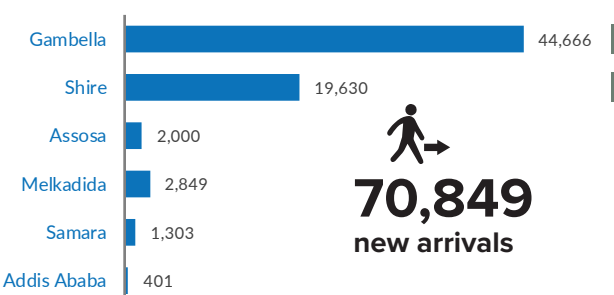

ETHIOPIA

Refugees and Asylum-seekers

as of 30 November 2016

Age/Gender breakdown

Breakdown by nationality

New arrivals trends by location | 2016

New arrivals | 12 months trends